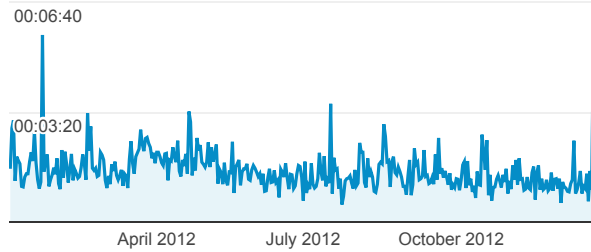

Pageviews

207,807

% of Total: 100.00% (207,807)

Avg. Visit Duration

00:01:34

Site Avg: 00:01:34 (0.00%)

Visits by Traffic Type

- 76.81% organic
86,035 Visits
- 13.28% referral
14,885 Visits
- 9.89% direct
11,083 Visits

Pageviews

Pageviews

Visits

Visits

Avg. Visit Duration

Avg. Visit Duration

Pageviews by Page

Page	Pageviews
/cgi-bin/display.cgi?text=elc c	83,614
/cgi-bin/display.cgi?text=od ec	13,439
/index.shtml	10,846
/texts/poems.shtml	7,401
/cgi-bin/display.cgi?text=od fc	6,748
/cgi-bin/display.cgi?text=ba po	3,696
/materials/bio.shtml	3,679
/cgi-bin/display.cgi?text=pp po	2,227
/texts/letters.shtml	1,799
/cgi-bin/display.cgi?text=oo ts	1,303