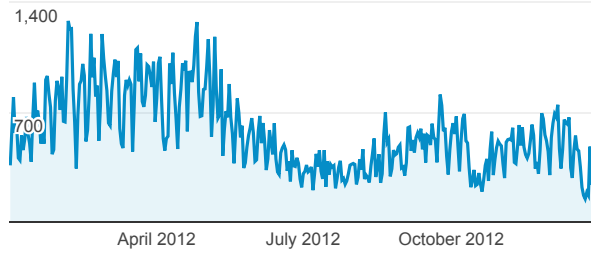

My Dashboard

Jan 1, 2012 - Dec 31, 2012

Visits

112,003

% of Total: 100.00% (112,003)

Visitors

89,639

% of Total: 100.00% (89,639)

Pageviews

207,807

% of Total: 100.00% (207,807)

Avg. Visit Duration

00:01:34

Site Avg: 00:01:34 (0.00%)

Visits by Traffic Type

- 76.81% organic
86,035 Visits
- 13.28% referral
14,885 Visits
- 9.89% direct
11,083 Visits

Pageviews

Pageviews

Visits

Visits

Avg. Visit Duration

Avg. Visit Duration

Pageviews by Page

Page	Pageviews
/cgi-bin/display.cgi?text=elc c	83,614
/cgi-bin/display.cgi?text=od ec	13,439
/index.shtml	10,846
/texts/poems.shtml	7,401
/cgi-bin/display.cgi?text=od fc	6,748
/cgi-bin/display.cgi?text=ba po	3,696
/materials/bio.shtml	3,679
/cgi-bin/display.cgi?text=pp po	2,227
/texts/letters.shtml	1,799
/cgi-bin/display.cgi?text=oo ts	1,303