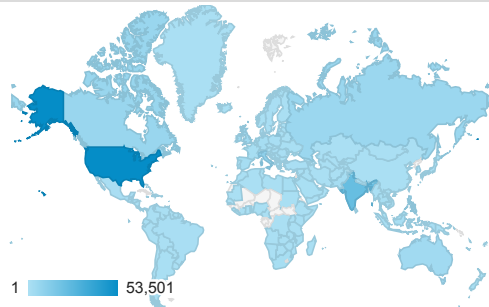

% of Total: 100.00% (188,689)

Visitors

104,901

% of Total: 100.00% (104,901)

Pageviews

● Page Views

2,000

Avg. Visit Duration

00:01:16

Avg for View: 00:01:16 (0.00%)

Pageviews by Page

Page	Page Views
/cgi-bin/display.cgi?text=elcc	98,313
/index.shtml	14,154
/cgi-bin/display.cgi?text=odec	12,660
/texts/poems.shtml	7,203
/cgi-bin/display.cgi?text=odfc	6,920
/cgi-bin/display.cgi?text=bapo	4,344
/cgi-bin/display.cgi?text=pppo	4,235
/resources/bio.shtml	4,225
/cgi-bin/display.cgi?text=otad	2,184
/cgi-bin/display.cgi?text=sorw	2,006

Sessions

Visits and Pages / Visit by Browser

Browser	Sessions	Pages/Session
Chrome	65,364	1.42
Safari	32,164	1.35
Firefox	10,695	1.61
Internet Explorer	6,679	1.56
UC Browser	5,820	1.32
Opera Mini	5,433	1.32
Android Browser	2,222	1.41
Edge	2,127	1.46

Visits and Pageviews by Mobile

Mobile (Including Tablet)	Sessions	Page Views
No	73,087	108,178
Yes	60,086	80,511

Visits by Traffic Type

■ organic
 ■ direct
 ■ referral
 ■ Chat