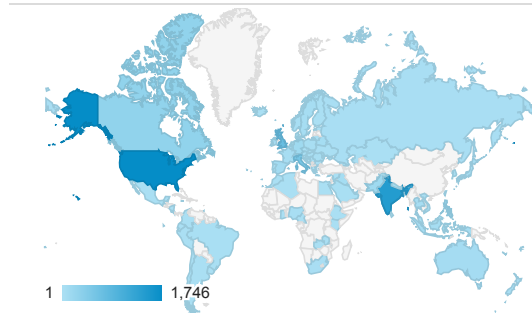

Sessions

Sessions by Browser

Browser	Sessions
Chrome	3,252
Safari	1,400
Firefox	396
Edge	232
Internet Explorer	163