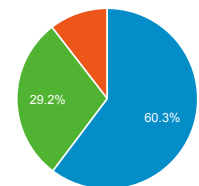

Visits by Traffic Type

organic direct referral

Pageviews by Page

Page	Page Views
/cgi-bin/display.cgi?text=elcc	33,699
/index.shtml	4,948
/cgi-bin/display.cgi?text=odec	4,741
/resources/bio.shtml	3,867
/cgi-bin/display.cgi?text=pppo	3,734