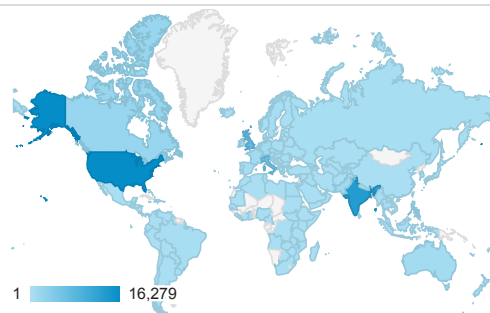

Thomas Gray Archive - Dashboard

1 Jan 2018 - 31 Dec 2018

All Users
100.00% Sessions

Sessions

57,899

% of Total: 100.00% (57,899)

Visitors

45,326

% of Total: 100.00% (45,326)

Avg. Visit Duration

00:01:25

Avg for View: 00:01:25 (0.00%)

Pageviews

90,707

% of Total: 100.00% (90,707)

Pageviews

● Page Views

1,000

500

Visits and Pages / Visit by Browser

Browser	Sessions	Pages/Session
Chrome	32,680	1.69
Safari	12,780	1.33
Firefox	3,189	1.60
Edge	2,187	1.52
UC Browser	1,440	1.25
Internet Explorer	1,413	1.74
Samsung Internet	1,028	1.31
Opera Mini	879	1.36

Pageviews by Page

Page	Page Views
/cgi-bin/display.cgi?text=elcc	33,699
/index.shtml	4,948
/cgi-bin/display.cgi?text=odec	4,741
/resources/bio.shtml	3,867
/cgi-bin/display.cgi?text=pppo	3,734
/texts/poems.shtml	2,858
/cgi-bin/display.cgi?text=bapo	2,851
/cgi-bin/display.cgi?text=odfc	2,763
/cgi-bin/display.cgi?text=sorw	1,406
/cgi-bin/display.cgi?text=otad	1,313

Sessions

Visits and Pageviews by Mobile

Mobile (Including Tablet)	Sessions	Page Views
No	29,544	53,724
Yes	28,355	36,983

Visits by Traffic Type

organic direct referral

Pageviews by Page

Page	Page Views
/cgi-bin/display.cgi?text=elcc	33,699
/index.shtml	4,948
/cgi-bin/display.cgi?text=odec	4,741
/resources/bio.shtml	3,867
/cgi-bin/display.cgi?text=pppo	3,734