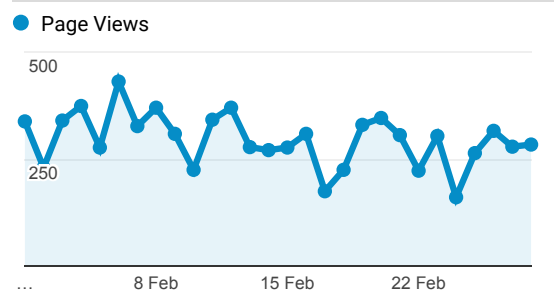

Thomas Gray Archive - Dashboard

1 Feb 2018 - 28 Feb 2018

All Users
100.00% Sessions

Sessions

5,411
% of Total: 100.00% (5,411)

Visitors

4,379
% of Total: 100.00% (4,379)

Avg. Visit Duration

00:01:20
Avg for View: 00:01:20 (0.00%)

Pageviews by Page

Page	Page Views
/cgi-bin/display.cgi?text=elcc	3,032
/cgi-bin/display.cgi?text=odec	588
/cgi-bin/display.cgi?text=pppo	407
/resources/bio.shtml	406
/index.shtml	361
/cgi-bin/display.cgi?text=bapo	338
/texts/poems.shtml	241
/cgi-bin/display.cgi?text=odfc	216
/cgi-bin/display.cgi?text=sorw	105
/cgi-bin/view.cgi?collection=secondary&edition=1783	95

Pageviews

8,281
% of Total: 100.00% (8,281)

Pageviews