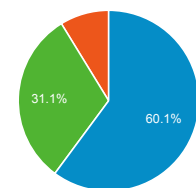

Visits by Traffic Type

■ organic ■ direct ■ referral