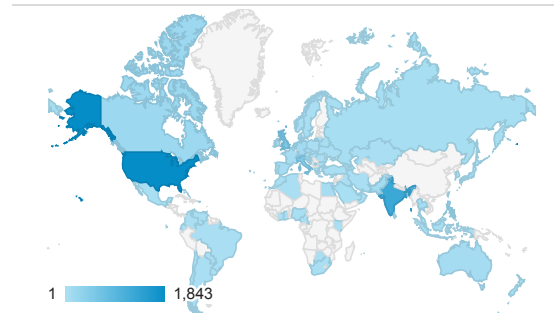

Sessions

Visits and Pages / Visit by Browser

Browser	Sessions	Pages/Session
Chrome	2,935	1.56
Safari	1,192	1.42
Firefox	327	1.58
Edge	192	1.58
UC Browser	192	1.36
Internet Explorer	158	1.89
Opera Mini	89	1.42
Samsung Internet	81	1.26

Visits and Pageviews by Mobile

Mobile (Including Tablet)	Sessions	Page Views
No	2,848	4,786
Yes	2,563	3,495

Visits by Traffic Type

■ organic ■ direct ■ referral