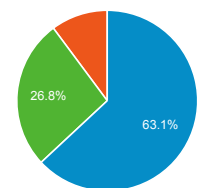

Pageviews

● Page Views

Sessions

Visits and Pages / Visit by Browser

Browser	Sessions	Pages/Session
Chrome	3,173	1.49
Safari	1,197	1.28
Firefox	272	1.68
Edge	188	1.24
Internet Explorer	167	1.46
UC Browser	147	1.22
Samsung Internet	118	1.30
Opera Mini	98	1.38

Visits and Pageviews by Mobile

Mobile (Including Tablet)	Sessions	Page Views
Yes	2,874	3,768
No	2,740	4,268

Visits by Traffic Type

■ organic ■ direct ■ referral

/index.shtml	373
/cgi-bin/display.cgi?text=bapo	332
/texts/poems.shtml	284
/cgi-bin/display.cgi?text=odfc	244
/cgi-bin/display.cgi?text=otad	155
/cgi-bin/display.cgi?text=sorw	121