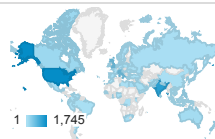

Pageviews by Page

Page	Page Views
/cgi-bin/display.cgi?text=elcc	3,316
/cgi-bin/display.cgi?text=odec	541
/resources/bio.shtml	423
/cgi-bin/display.cgi?text=pppo	404
/index.shtml	373

Pageviews

8,036
 % of Total: 100.00% (8,036)

Pageviews

● Page Views

Sessions

Visits and Pages / Visit by Browser

Browser	Sessions	Pages/Session
Chrome	3,173	1.49
Safari	1,197	1.28
Firefox	272	1.68
Edge	188	1.24
Internet Explorer	167	1.46
UC Browser	147	1.22
Samsung Internet	118	1.30
Opera Mini	98	1.38