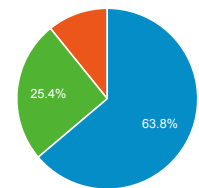

Pageviews by Page

Page	Page Views
/cgi-bin/display.cgi?text=elcc	3,452
/cgi-bin/display.cgi?text=odec	487
/index.shtml	401
/cgi-bin/display.cgi?text=pppo	364
/resources/bio.shtml	326
/cgi-bin/display.cgi?text=bapo	268
/cgi-bin/display.cgi?text=odfc	251
/texts/poems.shtml	221
/cgi-bin/display.cgi?text=oots	111
/cgi-bin/display.cgi?text=otad	111

Sessions

Visits and Pageviews by Mobile

Mobile (Including Tablet)	Sessions	Page Views
Yes	2,858	3,672
No	2,689	4,215

Visits by Traffic Type

■ organic ■ direct ■ referral

Pageviews by Page

Page	Page Views
/cgi-bin/display.cgi?text=elcc	3,452
/cgi-bin/display.cgi?text=odec	487
/index.shtml	401
/cgi-bin/display.cgi?text=pppo	364
/resources/bio.shtml	326