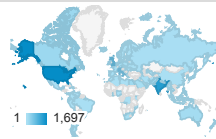

Sessions

Visits and Pageviews by Mobile

Mobile (Including Tablet)	Sessions	Page Views
Yes	2,858	3,672
No	2,689	4,215