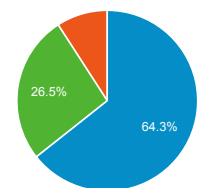

Pageviews

Sessions

Visits and Pages / Visit by Browser

Browser	Sessions	Pages/Session
Chrome	3,036	1.58
Safari	1,263	1.34
Firefox	284	1.59
Edge	215	1.47
UC Browser	155	1.23
Internet Explorer	131	1.67
Samsung Internet	100	1.28
Opera Mini	89	1.31

Visits and Pageviews by Mobile

Mobile (Including Tablet)	Sessions	Page Views
Yes	2,815	3,480
No	2,622	4,620

Visits by Traffic Type

■ organic ■ direct ■ referral

/cgi-bin/display.cgi?text=pppo	325
/cgi-bin/display.cgi?text=bapo	228
/cgi-bin/display.cgi?text=odfc	217
/texts/poems.shtml	194
/cgi-bin/display.cgi?text=sorw	130
/cgi-bin/view.cgi?collection=secondary&edition=1783	118