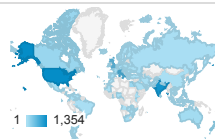

Pageviews by Page

Page	Page Views
/cgi-bin/display.cgi?text=elcc	3,220
/index.shtml	418
/cgi-bin/display.cgi?text=odec	362
/resources/bio.shtml	349
/cgi-bin/display.cgi?text=...	...

Pageviews

8,100
 % of Total: 100.00% (8,100)

Pageviews

Sessions

Visits and Pages / Visit by Browser

Browser	Sessions	Pages/Session
Chrome	3,036	1.58
Safari	1,263	1.34
Firefox	284	1.59
Edge	215	1.47
UC Browser	155	1.23
Internet Explorer	131	1.67
Samsung Internet	100	1.28
Opera Mini	89	1.31