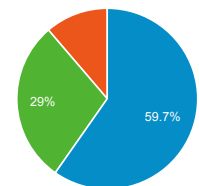

Pageviews

Sessions

Visits and Pages / Visit by Browser

Browser	Sessions	Pages/Session
Chrome	1,918	1.74
Safari	674	1.36
Edge	210	1.35
Firefox	172	1.54
UC Browser	119	1.23
Internet Explorer	99	1.68
Opera Mini	70	1.67
Samsung Internet	61	1.30

Visits and Pageviews by Mobile

Mobile (Including Tablet)	Sessions	Page Views
Yes	1,721	2,442
No	1,704	3,017

Visits by Traffic Type

■ organic ■ direct ■ referral

/cgi-bin/display.cgi?text=bapo	143
/texts/poems.shtml	138
/cgi-bin/view.cgi?collection=primary&edition=BrJ_1891	87
/index.html	80
/texts/letters.shtml	77