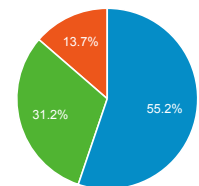

**Pageviews**

**Sessions**

**Visits and Pages / Visit by Browser**

Browser	Sessions	Pages/Session
Chrome	1,616	1.98
Safari	552	1.23
Firefox	193	1.78
Edge	105	1.18
UC Browser	98	1.31
Internet Explorer	73	1.67
Opera Mini	70	1.13
Samsung Internet	58	1.22

**Visits and Pageviews by Mobile**

Mobile (Including Tablet)	Sessions	Page Views
Yes	1,492	1,892
No	1,387	3,018

**Visits by Traffic Type**

■ organic ■ direct ■ referral

t-ppp0	
/cgi-bin/display.cgi?text=odfc	138
/texts/poems.shtml	132
/cgi-bin/display.cgi?text=bapo	104
/texts/letters.shtml	95
/cgi-bin/view.cgi?collection=primary&edition=BrJ_1891	66