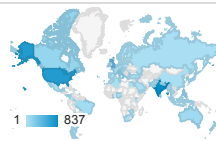

**Pageviews by Page**

Page	Page Views
/cgi-bin/display.cgi?text=elcc	1,554
/index.shtml	275
/cgi-bin/display.cgi?text=odec	268
/resources/bio.shtml	243
/cgi-bin/display.cgi?text=pppo	176

**Pageviews**

**4,910**  
 % of Total: 100.00% (4,910)

**Pageviews**

**Sessions**

**Visits and Pages / Visit by Browser**

Browser	Sessions	Pages/Session
Chrome	1,616	1.98
Safari	552	1.23
Firefox	193	1.78
Edge	105	1.18
UC Browser	98	1.31
Internet Explorer	73	1.67
Opera Mini	70	1.13
Samsung Internet	58	1.22