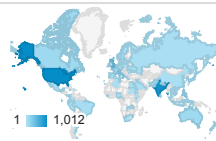

Pageviews by Page

Page	Page Views
/cgi-bin/display.cgi?text=elcc	1,804
/cgi-bin/display.cgi?text=odec	406

Pageviews

5,865
 % of Total: 100.00% (5,865)

Pageviews

Sessions

Visits and Pages / Visit by Browser

Browser	Sessions	Pages/Session
Chrome	1,956	1.94
Safari	665	1.38
Firefox	233	1.73
Edge	95	2.05
UC Browser	85	1.27
Opera Mini	61	1.41
Internet Explorer	57	1.82
Samsung Internet	49	1.24

Visits and Pageviews by Mobile

Mobile (Including Tablet)	Sessions	Page Views
No	1,726	3,699
Yes	1,602	2,166

Visits by Traffic Type

■ organic ■ direct ■ referral

/index.shtml	402
/resources/bio.shtml	225
/texts/letters.shtml	159
/cgi-bin/display.cgi?text=pppo	144
/texts/poems.shtml	143
/cgi-bin/display.cgi?text=odfc	136
/cgi-bin/display.cgi?text=bapo	131
/cgi-bin/display.cgi?collection=letters&author=Gray,+Thomas,+1716-1771&addressee=Walpole,+Horace,+1717-1797&mentions=all&dateletfrom=1734&dateletto=1771&placelet=all&holding=all	102