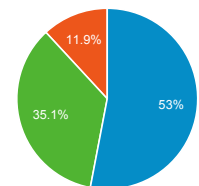

00:01:47
 Avg for View: 00:01:47 (0.00%)

Pageviews by Page

Page	Page Views
/cgi-bin/display.cgi?text=elcc	1,804
/cgi-bin/display.cgi?text=odec	406
/index.shtml	402
/resources/bio.shtml	225
/texts/letters.shtml	159
/cgi-bin/display.cgi?text=pppo	144
/texts/poems.shtml	143
/cgi-bin/display.cgi?text=odfc	136
/cgi-bin/display.cgi?text=bapo	131
/cgi-bin/display.cgi?collection=letters&author=Gray,+Thomas,+1716-1771&addressee=Walpole,+Horace,+1717-1797&mentions=all&dateletfrom=1734&dateletto=1771&placelet=all&holding=all	102

Pageviews by Page

Page	Page Views
/cgi-bin/display.cgi?text=elcc	1,804
/cgi-bin/display.cgi?text=odec	406

Pageviews

5,865
 % of Total: 100.00% (5,865)

Pageviews

Sessions

Visits and Pages / Visit by Browser

Browser	Sessions	Pages/Session
Chrome	1,956	1.94
Safari	665	1.38
Firefox	233	1.73
Edge	95	2.05
UC Browser	85	1.27
Opera Mini	61	1.41
Internet Explorer	57	1.82
Samsung Internet	49	1.24

Visits and Pageviews by Mobile

Mobile (Including Tablet)	Sessions	Page Views
No	1,726	3,699
Yes	1,602	2,166

Visits by Traffic Type

■ organic ■ direct ■ referral

/index.shtml	402
/resources/bio.shtml	225
/texts/letters.shtml	159
/cgi-bin/display.cgi?text=pppo	144
/texts/poems.shtml	143
/cgi-bin/display.cgi?text=odfc	136
/cgi-bin/display.cgi?text=bapo	131
/cgi-bin/display.cgi?collection=letters&author=Gray,+Thomas,+1716-1771&addressee=Walpole,+Horace,+1717-1797&mentions=all&dateletfrom=1734&dateletto=1771&placelet=all&holding=all	102