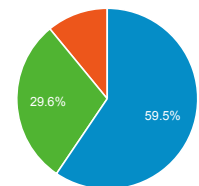

Visits by Traffic Type

■ organic ■ direct ■ referral

Pageviews by Page

Page	Page Views
/cgi-bin/display.cgi?text=elcc	2,635
/index.shtml	417
/resources/bio.shtml	343
/cgi-bin/display.cgi?text=odec	306
/texts/poems.shtml	264