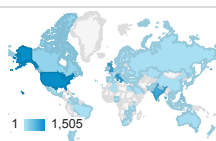

Pageviews by Page

Page	Page Views
/cgi-bin/display.cgi?text=elcc	3,951
/texts/poems.shtml	480
/index.shtml	464
/resources/bio.shtml	393
/cgi-bin/display.cgi?text=odec	328

Pageviews

9,457
% of Total: 100.00% (9,457)

Pageviews

Sessions

Visits and Pages / Visit by Browser

Browser	Sessions	Pages/Session
Chrome	3,258	1.62
Safari	1,553	1.44
Firefox	320	1.80
Edge	287	1.63
Internet Explorer	130	2.85
UC Browser	88	1.08
Samsung Internet	81	1.21
Opera	80	1.21