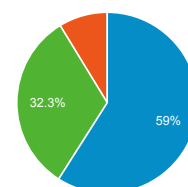

Pageviews

Sessions

Visits and Pages / Visit by Browser

Browser	Sessions	Pages/Session
Chrome	3,258	1.62
Safari	1,553	1.44
Firefox	320	1.80
Edge	287	1.63
Internet Explorer	130	2.85
UC Browser	88	1.08
Samsung Internet	81	1.21
Opera	80	1.21

Visits and Pageviews by Mobile

Mobile (Including Tablet)	Sessions	Page Views
No	3,317	5,912
Yes	2,657	3,545

Visits by Traffic Type

organic direct referral

/cgi-bin/display.cgi?tex t=sorw	296
/cgi-bin/display.cgi?tex t=odfc	279
/cgi-bin/display.cgi?tex t=bapo	267
/cgi-bin/display.cgi?tex t=oots	255
/cgi-bin/display.cgi?tex t=pppo	236