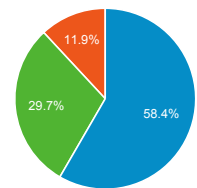

Visits by Traffic Type

■ organic ■ direct ■ referral

Pageviews by Page

Page	Page Views
/cgi-bin/display.cgi?text=elcc	2,744
/index.shtml	708
/cgi-bin/display.cgi?text=odec	358
/cgi-bin/display.cgi?text=odfc	350
/resources/bio.shtml	276