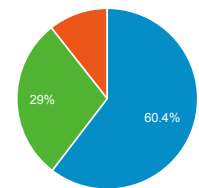

Pageviews by Page

Page	Page Views
/cgi-bin/display.cgi?text=elcc	2,753
/index.shtml	415
/cgi-bin/display.cgi?text=bapo	352
/cgi-bin/display.cgi?text=odec	323
/texts/poems.shtml	308
/resources/bio.shtml	276
/cgi-bin/display.cgi?text=odfc	269
/cgi-bin/display.cgi?text=pppo	256
/cgi-bin/display.cgi?text=sorw	137
/about/index.shtml	131

Sessions

Visits and Pageviews by Mobile

Mobile (Including Tablet)	Sessions	Page Views
No	2,436	4,628
Yes	2,341	3,048

Visits by Traffic Type

■ organic ■ direct ■ referral

Pageviews by Page

Page	Page Views
/cgi-bin/display.cgi?text=elcc	2,753
/index.shtml	415
/cgi-bin/display.cgi?text=bapo	352
/cgi-bin/display.cgi?text=odec	323
/texts/poems.shtml	308