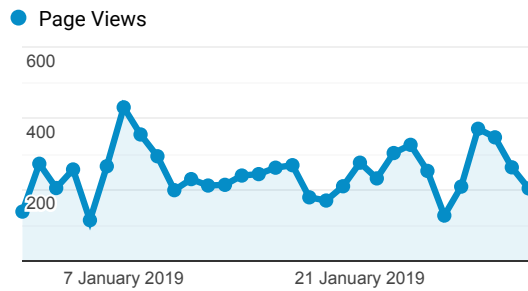

Thomas Gray Archive - Dashboard

1 Jan 2019 - 31 Jan 2019

All Users
 100.00% Sessions

Sessions

4,777
 % of Total: 100.00% (4,777)

Visitors

3,887
 % of Total: 100.00% (3,887)

Avg. Visit Duration

00:01:32
 Avg for View: 00:01:32 (0.00%)

Pageviews

7,676
 % of Total: 100.00% (7,676)

Pageviews

Visits and Pages / Visit by Browser

Browser	Sessions	Pages/Session
Chrome	2,865	1.67
Safari	1,046	1.33
Firefox	221	2.63
Edge	170	1.32
Samsung Internet	94	1.17
Internet Explorer	89	1.97
Opera	63	1.70
UC Browser	60	1.23