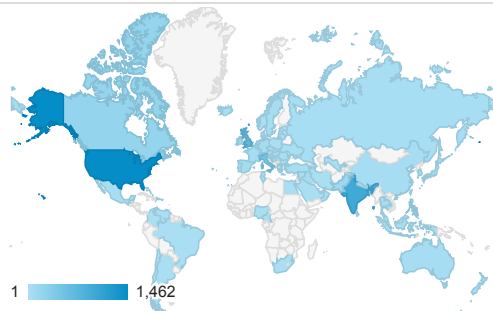

00:01:32
 Avg for View: 00:01:32 (0.00%)

Pageviews

7,676
 % of Total: 100.00% (7,676)

Pageviews

Visits and Pages / Visit by Browser

Browser	Sessions	Pages/Session
Chrome	2,865	1.67
Safari	1,046	1.33
Firefox	221	2.63
Edge	170	1.32
Samsung Internet	94	1.17
Internet Explorer	89	1.97
Opera	63	1.70
UC Browser	60	1.23

Pageviews by Page

Page	Page Views
/cgi-bin/display.cgi?text=elcc	2,753
/index.shtml	415
/cgi-bin/display.cgi?text=bapo	352
/cgi-bin/display.cgi?text=odec	323
/texts/poems.shtml	308
/resources/bio.shtml	276
/cgi-bin/display.cgi?text=odfc	269
/cgi-bin/display.cgi?text=pppo	256
/cgi-bin/display.cgi?text=sorw	137
/about/index.shtml	131

Sessions

Visits and Pageviews by Mobile

Mobile (Including Tablet)	Sessions	Page Views
No	2,436	4,628
Yes	2,341	3,048

Visits by Traffic Type

■ organic ■ direct ■ referral

Pageviews by Page

Page	Page Views
/cgi-bin/display.cgi?text=elcc	2,753
/index.shtml	415
/cgi-bin/display.cgi?text=bapo	352
/cgi-bin/display.cgi?text=odec	323
/texts/poems.shtml	308