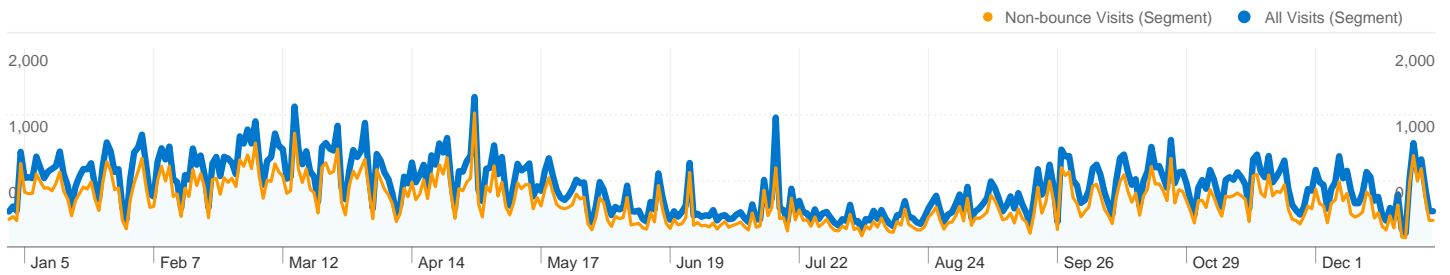

Pages on this site were viewed a total of 223,031 times in the "All Visits" segment

All Visits 223,031 Pageviews
Non-bounce Visits 169,329

All Visits 173,075 Unique Views
Non-bounce Visits 119,373

All Visits 64.09% Bounce Rate
Non-bounce Visits 0.00%

Top Content

Pages	Pageviews	% Pageviews
/cgi-bin/display.cgi?text=elcc		
All Visits	53,534	24.00%
Non-bounce Visits	28,966	12.99%
% of Total	54.11%	54.11%
/index.shtml		
All Visits	15,497	6.95%
Non-bounce Visits	12,396	5.56%
% of Total	79.99%	79.99%
/texts/poems.shtml		
All Visits	11,992	5.38%
Non-bounce Visits	11,306	5.07%
% of Total	94.28%	94.28%
/materials/bio.shtml		
All Visits	9,529	4.27%
Non-bounce Visits	6,466	2.90%
% of Total	67.86%	67.86%