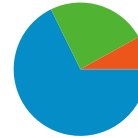

- **Search Engines**
  56,766.00 (67.75%)
- **Referring Sites**
  20,290.00 (24.21%)
- **Direct Traffic**
  6,735.00 (8.04%)
- **Other**
  1 (> 0.00%)

Top Traffic Sources

Sources	Visits	% visits
google (organic)		
All Visits	47,453	56.63%
Non-bounce Visits	17,380	20.74%
% of Total	36.63%	36.63%
(direct) ((none))		
All Visits	6,735	8.04%
Non-bounce Visits	2,159	2.58%
% of Total	32.06%	32.06%
en.wikipedia.org (referral)		
All Visits	6,445	7.69%
Non-bounce Visits	1,817	2.17%
% of Total	28.19%	28.19%
yahoo (organic)		
All Visits	5,893	7.03%
Non-bounce Visits	2,048	2.44%
% of Total	34.75%	34.75%

Keywords	Visits	% visits
thomas gray		
All Visits	6,496	11.44%
Non-bounce Visits	4,037	7.11%
% of Total	62.15%	62.15%
elegy written in a country churchyard		
All Visits	5,787	10.19%
Non-bounce Visits	1,884	3.32%
% of Total	32.56%	32.56%
ode on a distant prospect of eton college		
All Visits	948	1.67%
Non-bounce Visits	294	0.52%
% of Total	31.01%	31.01%
elegy in a country churchyard		
All Visits	700	1.23%
Non-bounce Visits	199	0.35%
% of Total	28.43%	28.43%