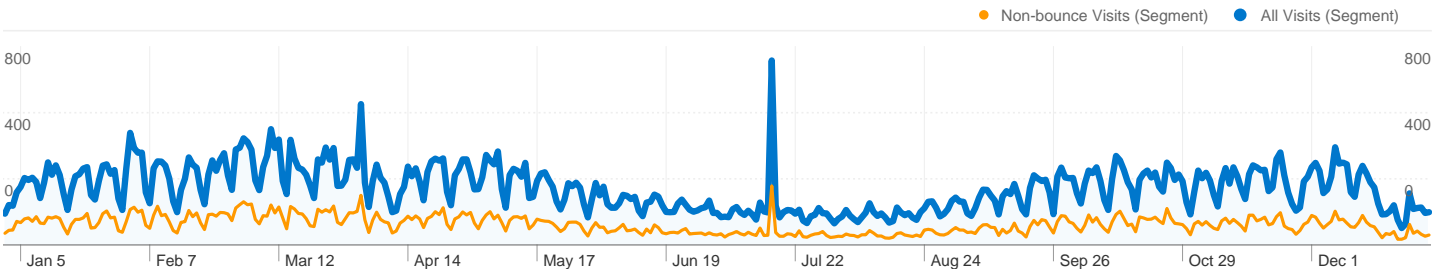

 **All Visits 2.66 Average Pageviews**
Non-bounce Visits 5.63

 **All Visits 00:02:22 Time on Site**
Non-bounce Visits 00:06:36

 **All Visits 64.09% Bounce Rate**
Non-bounce Visits 0.00%

 **All Visits 84.05% New Visits**
Non-bounce Visits 79.51%

All traffic sources sent a total of 83,792 visits in the "All Visits" segment

 All Visits **8.04%** Direct Traffic
 Non-bounce Visits **7.18%**

 All Visits **24.21%** Referring Sites
 Non-bounce Visits **23.86%**

1 - 10 of 175

Pages on this site were viewed a total of 223,031 times in the "All Visits" segment

All Visits 223,031 Pageviews
Non-bounce Visits 169,329

All Visits 173,075 Unique Views
Non-bounce Visits 119,373