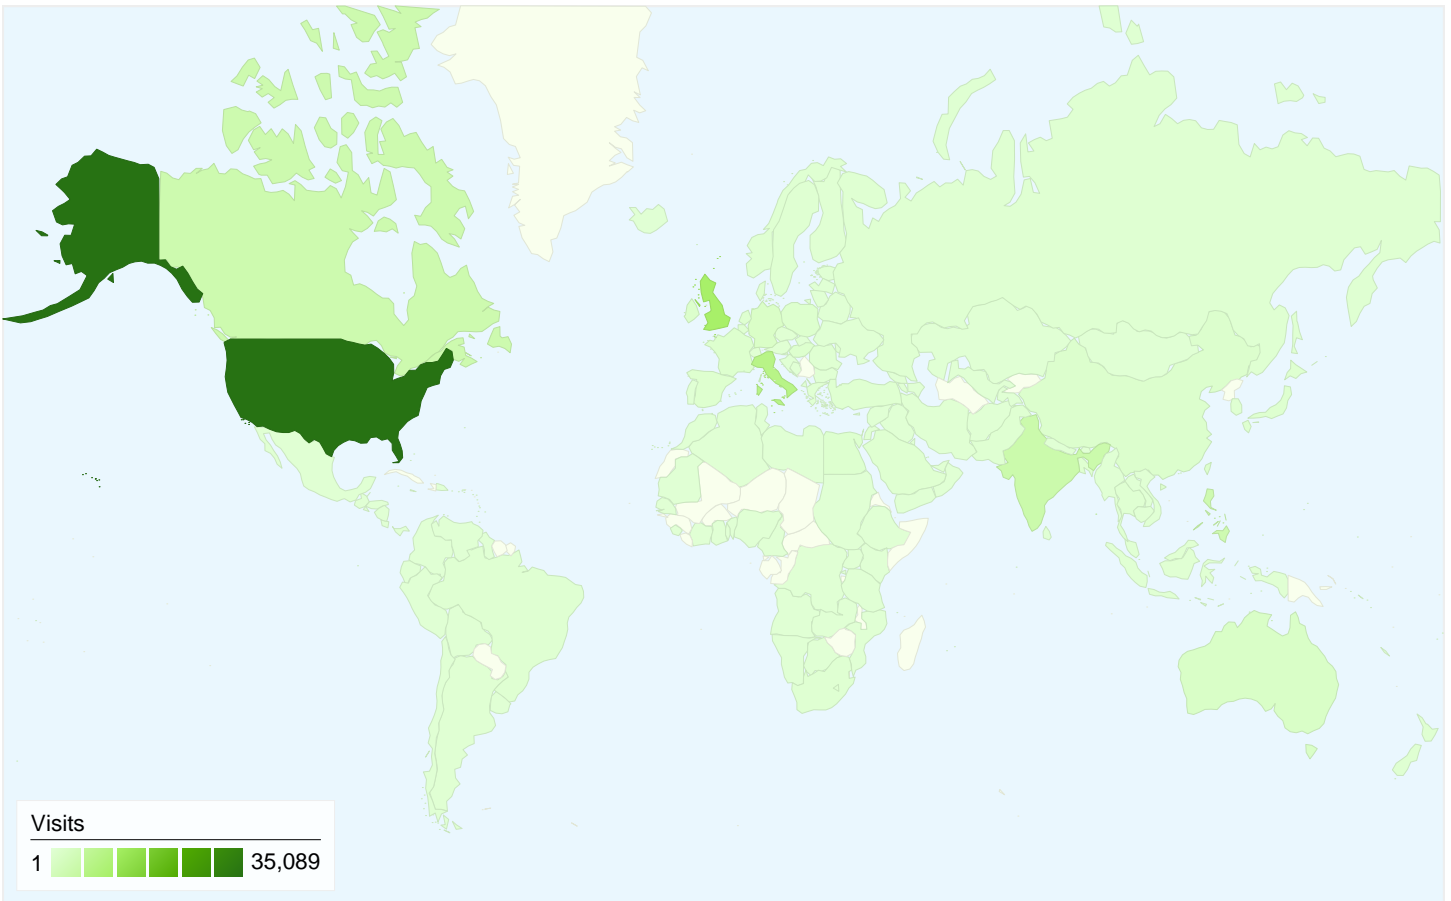

83,792 visits came from 175 countries/territories in the "All Visits" segment

Site Usage

Visits	Pages/Visit	Avg. Time on Site	% New Visits	Bounce Rate	
83,792 Non-bounce Visits: 30,090	2.66 Non-bounce Visits: 5.63	00:02:22 Non-bounce Visits: 00:06:36	84.05% Non-bounce Visits: 79.51%	64.09% Non-bounce Visits: 0.00%	
Country/Territory	Visits	Pages/Visit	Avg. Time on Site	% New Visits	Bounce Rate
United States					
All Visits	35,089	2.42	00:02:11	85.22%	66.16%
Non-bounce Visits	11,873	5.19	00:06:28	80.83%	0.00%
% of Total	33.84%	114.71%	195.54%	-5.15%	-100.00%
United Kingdom					
All Visits	11,156	3.28	00:02:40	80.73%	60.34%
Non-bounce Visits	4,424	6.76	00:06:43	75.14%	0.00%
% of Total	39.66%	105.81%	152.17%	-6.93%	-100.00%
Italy					
All Visits	8,073	2.46	00:02:01	86.28%	64.33%