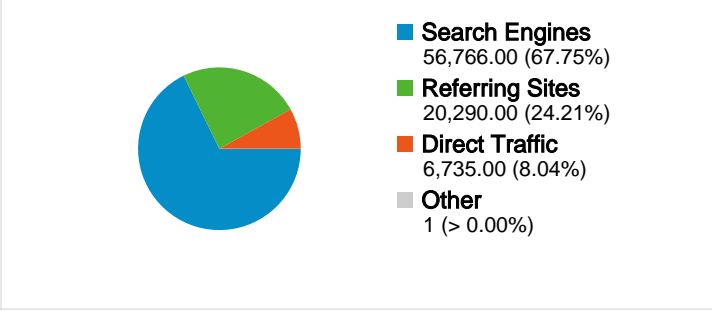

Site Usage

 <p>All Visits 83,792 Visits Non-bounce Visits 30,090</p>	 <p>All Visits 64.09% Bounce Rate Non-bounce Visits 0.00%</p>
 <p>All Visits 223,031 Pageviews Non-bounce Visits 169,329</p>	 <p>All Visits 00:02:22 Avg. Time on Site Non-bounce Visits 00:06:36</p>
 <p>All Visits 2.66 Pages/Visit Non-bounce Visits 5.63</p>	 <p>All Visits 84.05% % New Visits Non-bounce Visits 79.51%</p>

Visitors Overview

Traffic Sources Overview

Map Overlay world

Content Overview		
Pages	Pageviews	% Pageviews
/cgi-bin/display.cgi?text=elcc		
All Visits	53,534	24.00%
Non-bounce Visits	28,966	12.99%
% of Total	54.11%	54.11%
/index.shtml		
All Visits	15,497	6.95%
Non-bounce Visits	12,396	5.56%
% of Total	79.99%	79.99%
/texts/poems.shtml		
All Visits	11,992	5.38%
Non-bounce Visits	11,306	5.07%
% of Total	94.28%	94.28%
/materials/bio.shtml		
All Visits	9,529	4.27%
Non-bounce Visits	6,466	2.90%
% of Total	67.86%	67.86%
/cgi-bin/display.cgi?text=odec		
All Visits	8,544	3.83%
Non-bounce Visits	4,403	1.97%
% of Total	51.53%	51.53%

This site received 83,792 visits in the "All Visits" segment

 **All Visits 83,792 Visits**
Non-bounce Visits 30,090

 **All Visits N/A Absolute Unique Visitors**
Non-bounce Visits N/A

 **All Visits 223,031 Pageviews**
Non-bounce Visits 169,329

All traffic sources sent a total of 83,792 visits in the "All Visits" segment

 All Visits **8.04%** Direct Traffic
 Non-bounce Visits **7.18%**

 All Visits **24.21%** Referring Sites
 Non-bounce Visits **23.86%**