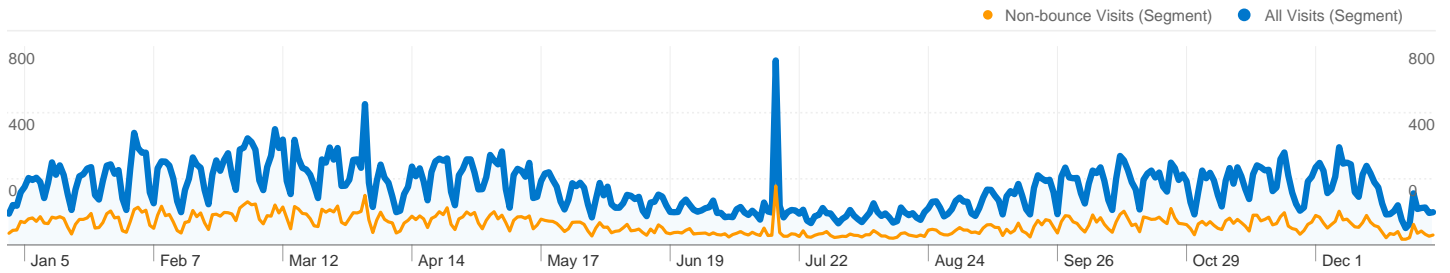

Visitors Overview

Traffic Sources Overview

Map Overlay world

Content Overview		
Pages	Pageviews	% Pageviews
/cgi-bin/display.cgi?text=elcc		
All Visits	53,534	24.00%
Non-bounce Visits	28,966	12.99%
% of Total	54.11%	54.11%
/index.shtml		
All Visits	15,497	6.95%
Non-bounce Visits	12,396	5.56%
% of Total	79.99%	79.99%
/texts/poems.shtml		
All Visits	11,992	5.38%
Non-bounce Visits	11,306	5.07%
% of Total	94.28%	94.28%
/materials/bio.shtml		
All Visits	9,529	4.27%
Non-bounce Visits	6,466	2.90%
% of Total	67.86%	67.86%
/cgi-bin/display.cgi?text=odec		
All Visits	8,544	3.83%
Non-bounce Visits	4,403	1.97%
% of Total	51.53%	51.53%

This site received 83,792 visits in the "All Visits" segment

 **All Visits 83,792 Visits**
Non-bounce Visits 30,090

 **All Visits N/A Absolute Unique Visitors**
Non-bounce Visits N/A

 **All Visits 223,031 Pageviews**
Non-bounce Visits 169,329

Site Usage

Visits	Pages/Visit	Avg. Time on Site	% New Visits	Bounce Rate	
83,792 Non-bounce Visits: 30,090	2.66 Non-bounce Visits: 5.63	00:02:22 Non-bounce Visits: 00:06:36	84.05% Non-bounce Visits: 79.51%	64.09% Non-bounce Visits: 0.00%	
Country/Territory	Visits	Pages/Visit	Avg. Time on Site	% New Visits	Bounce Rate
United States					
All Visits	35,089	2.42	00:02:11	85.22%	66.16%
Non-bounce Visits	11,873	5.19	00:06:28	80.83%	0.00%
% of Total	33.84%	114.71%	195.54%	-5.15%	-100.00%
United Kingdom					
All Visits	11,156	3.28	00:02:40	80.73%	60.34%
Non-bounce Visits	4,424	6.76	00:06:43	75.14%	0.00%
% of Total	39.66%	105.81%	152.17%	-6.93%	-100.00%
Italy					
All Visits	8,073	2.46	00:02:01	86.28%	64.33%

1 - 10 of 175

Pages on this site were viewed a total of 223,031 times in the "All Visits" segment

All Visits 223,031 Pageviews
Non-bounce Visits 169,329

All Visits 173,075 Unique Views
Non-bounce Visits 119,373