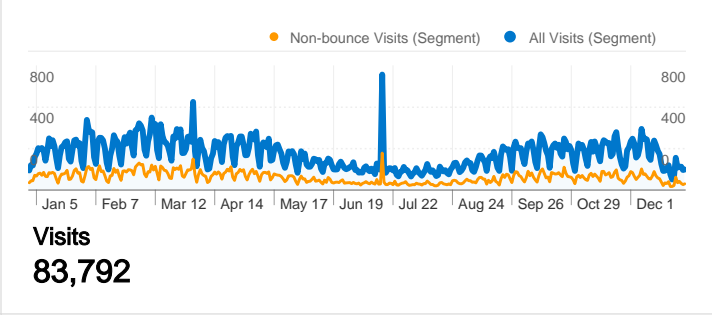

Visitors Overview