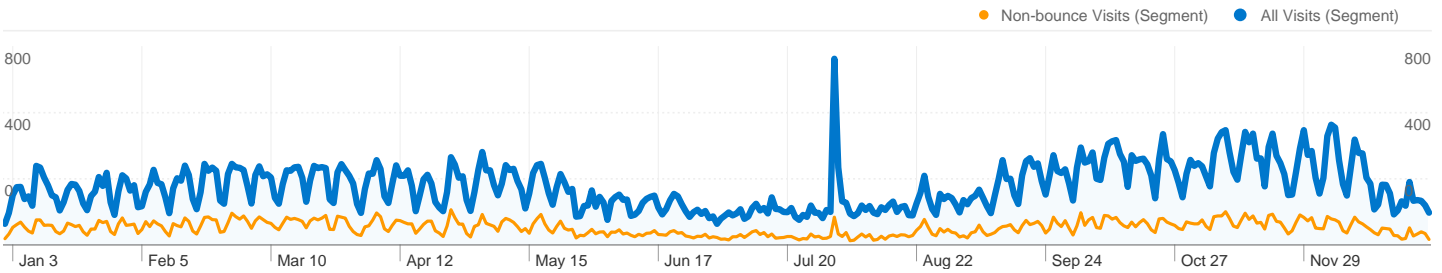

All traffic sources sent a total of 86,430 visits in the "All Visits" segment

All Visits **10.37%** Direct Traffic
Non-bounce Visits **10.14%**

All Visits **16.13%** Referring Sites
Non-bounce Visits **18.75%**

All Visits **73.50%** Search Engines
Non-bounce Visits **71.11%**

- **Search Engines**
  63,528.00 (73.50%)
- **Referring Sites**
  13,941.00 (16.13%)
- **Direct Traffic**
  8,961.00 (10.37%)

Top Traffic Sources

Sources	Visits	% visits
google (organic)		
All Visits	57,910	67.00%
Non-bounce Visits	16,312	18.87%
% of Total	28.17%	28.17%
(direct) ((none))		
All Visits	8,961	10.37%
Non-bounce Visits	2,563	2.97%
% of Total	28.60%	28.60%
it.wikipedia.org (referral)		
All Visits	2,421	2.80%
Non-bounce Visits	612	0.71%
% of Total	25.28%	25.28%
en.wikipedia.org (referral)		
All Visits	2,300	2.66%
Non-bounce Visits	800	0.93%
% of Total	34.78%	34.78%

Keywords	Visits	% visits
elegy written in a country churchyard		
All Visits	7,639	12.02%
Non-bounce Visits	1,865	2.94%
% of Total	24.41%	24.41%
thomas gray		
All Visits	4,392	6.91%
Non-bounce Visits	2,585	4.07%
% of Total	58.86%	58.86%
ode on a distant prospect of eton college		
All Visits	1,841	2.90%
Non-bounce Visits	432	0.68%
% of Total	23.47%	23.47%
(not provided)		
All Visits	1,831	2.88%
Non-bounce Visits	531	0.84%
% of Total	29.00%	29.00%