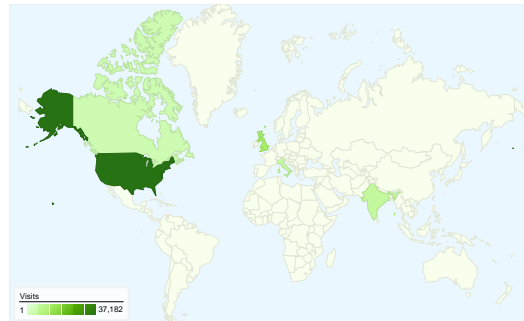

Site Usage

All Visits 86,431 Visits
Non-bounce Visits 25,282

All Visits 70.74% Bounce Rate
Non-bounce Visits 0.00%

All Visits 192,818 Pageviews
Non-bounce Visits 131,578

All Visits 00:01:55 Avg. Time on Site
Non-bounce Visits 00:06:34

All Visits 2.23 Pages/Visit
Non-bounce Visits 5.20

All Visits 79.93% % New Visits
Non-bounce Visits 75.57%

Visitors Overview

Visits
86,431

Map Overlay

Traffic Sources Overview

- **Search Engines**
63,528.00 (73.50%)
- **Referring Sites**
13,941.00 (16.13%)
- **Direct Traffic**
8,961.00 (10.37%)

This site received 86,431 visits in the "All Visits" segment

 All Visits **86,431** Visits
 Non-bounce Visits **25,282**

 All Visits **N/A** Absolute Unique Visitors
 Non-bounce Visits **N/A**

 All Visits **192,818** Pageviews
 Non-bounce Visits **131,578**

86,430 visits came from 167 countries/territories in the "All Visits" segment

Site Usage						
Visits	Pages/Visit	Avg. Time on Site	% New Visits	Bounce Rate		
86,431 Non-bounce Visits: 25,282	2.23 Non-bounce Visits: 5.20	00:01:55 Non-bounce Visits: 00:06:34	79.93% Non-bounce Visits: 75.57%	70.74% Non-bounce Visits: 0.00%		
Country/Territory	Visits	Pages/Visit	Avg. Time on Site	% New Visits	Bounce Rate	
United States						
All Visits	37,182	2.16	00:01:59	80.08%	70.99%	
Non-bounce Visits	10,785	4.99	00:06:50	75.50%	0.00%	
% of Total	29.01%	131.37%	244.76%	-5.72%	-100.00%	
United Kingdom						
All Visits	12,240	2.73	00:02:08	76.14%	69.04%	
Non-bounce Visits	3,784	6.58	00:06:52	68.13%	0.00%	
% of Total	30.92%	140.76%	221.16%	-10.53%	-100.00%	
India						
All Visits	5,977	2.22	00:02:05	83.07%	71.14%	