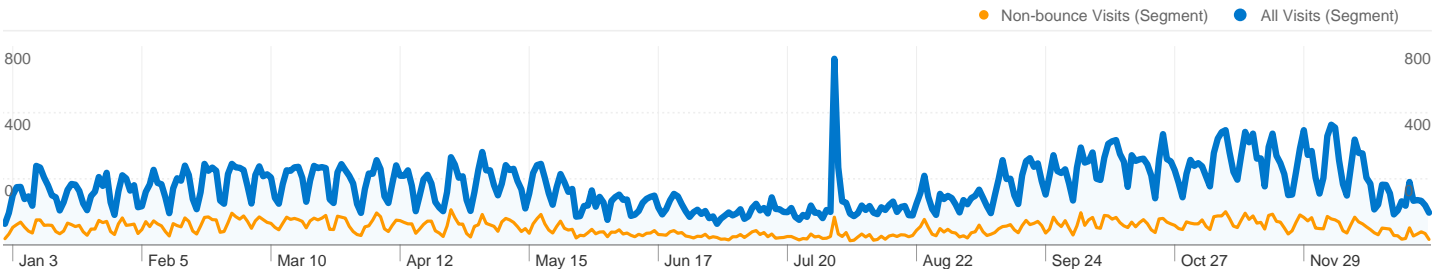

This site received 86,431 visits in the "All Visits" segment

All Visits **86,431** Visits
Non-bounce Visits **25,282**

All Visits **N/A** Absolute Unique Visitors
Non-bounce Visits **N/A**

All Visits **192,818** Pageviews
Non-bounce Visits **131,578**

All Visits **2.23** Average Pageviews
Non-bounce Visits **5.20**

All Visits **00:01:55** Time on Site
Non-bounce Visits **00:06:34**

All Visits **70.74%** Bounce Rate
Non-bounce Visits **0.00%**

All Visits **79.93%** New Visits
Non-bounce Visits **75.57%**

Technical Profile

Browser	Visits	% visits
Internet Explorer		
All Visits	29,777	34.45%
Non-bounce Visits	9,103	10.53%
% of Total	30.57%	30.57%
Firefox		
All Visits	22,849	26.44%