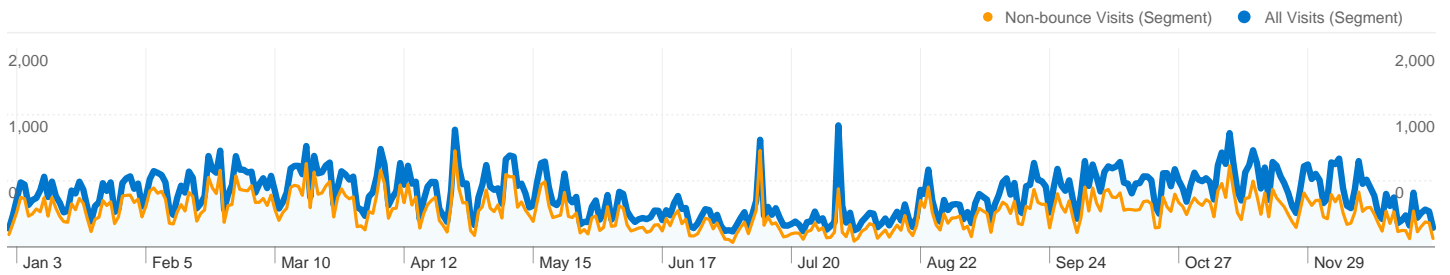

Pages on this site were viewed a total of 192,818 times in the "All Visits" segment

All Visits **192,818** Pageviews
Non-bounce Visits **131,578**

All Visits **154,265** Unique Views
Non-bounce Visits **93,067**

All Visits **70.74%** Bounce Rate
Non-bounce Visits **0.00%**

Top Content

Pages	Pageviews	% Pageviews
/cgi-bin/display.cgi?text=elcc		
All Visits	54,346	28.19%
Non-bounce Visits	23,511	12.19%
% of Total	43.26%	43.26%
/cgi-bin/display.cgi?text=odec		
All Visits	13,655	7.08%
Non-bounce Visits	5,947	3.08%
% of Total	43.55%	43.55%
/index.shtml		
All Visits	13,547	7.03%
Non-bounce Visits	10,026	5.20%
% of Total	74.01%	74.01%
/texts/poems.shtml		
All Visits	7,902	4.10%
Non-bounce Visits	7,582	3.93%
% of Total	95.95%	95.95%