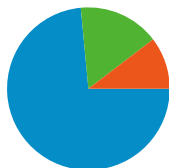

Site Usage

All Visits 86,431 Visits
Non-bounce Visits 25,282

All Visits 70.74% Bounce Rate
Non-bounce Visits 0.00%

All Visits 192,818 Pageviews
Non-bounce Visits 131,578

All Visits 00:01:55 Avg. Time on Site
Non-bounce Visits 00:06:34

All Visits 2.23 Pages/Visit
Non-bounce Visits 5.20

All Visits 79.93% % New Visits
Non-bounce Visits 75.57%

Visitors Overview

Visits
86,431

Map Overlay

Traffic Sources Overview

- **Search Engines**
63,528.00 (73.50%)
- **Referring Sites**
13,941.00 (16.13%)
- **Direct Traffic**
8,961.00 (10.37%)

Content Overview		
Pages	Pageviews	% Pageviews
/cgi-bin/display.cgi?text=elcc		
All Visits	54,346	28.19%
Non-bounce Visits	23,511	12.19%
% of Total	43.26%	43.26%
/cgi-bin/display.cgi?text=odec		
All Visits	13,655	7.08%
Non-bounce Visits	5,947	3.08%
% of Total	43.55%	43.55%
/index.shtml		
All Visits	13,547	7.03%
Non-bounce Visits	10,026	5.20%
% of Total	74.01%	74.01%
/texts/poems.shtml		
All Visits	7,902	4.10%
Non-bounce Visits	7,582	3.93%
% of Total	95.95%	95.95%
/cgi-bin/display.cgi?text=odfc		
All Visits	7,548	3.91%
Non-bounce Visits	4,259	2.21%
% of Total	56.43%	56.43%

86,430 visits came from 167 countries/territories in the "All Visits" segment

Site Usage						
Visits	Pages/Visit	Avg. Time on Site	% New Visits	Bounce Rate		
86,431 Non-bounce Visits: 25,282	2.23 Non-bounce Visits: 5.20	00:01:55 Non-bounce Visits: 00:06:34	79.93% Non-bounce Visits: 75.57%	70.74% Non-bounce Visits: 0.00%		
Country/Territory	Visits	Pages/Visit	Avg. Time on Site	% New Visits	Bounce Rate	
United States						
All Visits	37,182	2.16	00:01:59	80.08%	70.99%	
Non-bounce Visits	10,785	4.99	00:06:50	75.50%	0.00%	
% of Total	29.01%	131.37%	244.76%	-5.72%	-100.00%	
United Kingdom						
All Visits	12,240	2.73	00:02:08	76.14%	69.04%	
Non-bounce Visits	3,784	6.58	00:06:52	68.13%	0.00%	
% of Total	30.92%	140.76%	221.16%	-10.53%	-100.00%	
India						
All Visits	5,977	2.22	00:02:05	83.07%	71.14%	