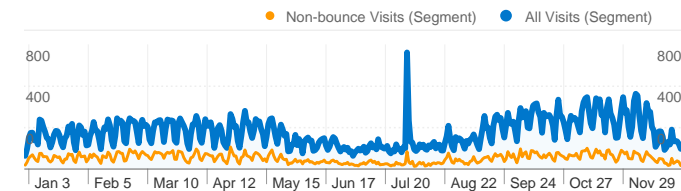

Site Usage

All Visits 86,431 Visits
Non-bounce Visits 25,282

All Visits 70.74% Bounce Rate
Non-bounce Visits 0.00%

All Visits 192,818 Pageviews
Non-bounce Visits 131,578

All Visits 00:01:55 Avg. Time on Site
Non-bounce Visits 00:06:34

All Visits 2.23 Pages/Visit
Non-bounce Visits 5.20

All Visits 79.93% % New Visits
Non-bounce Visits 75.57%

Visitors Overview

Visits
86,431

Map Overlay

Traffic Sources Overview

- **Search Engines**
63,528.00 (73.50%)
- **Referring Sites**
13,941.00 (16.13%)
- **Direct Traffic**
8,961.00 (10.37%)

86,430 visits came from 167 countries/territories in the "All Visits" segment

Site Usage						
Visits	Pages/Visit	Avg. Time on Site	% New Visits	Bounce Rate		
86,431 Non-bounce Visits: 25,282	2.23 Non-bounce Visits: 5.20	00:01:55 Non-bounce Visits: 00:06:34	79.93% Non-bounce Visits: 75.57%	70.74% Non-bounce Visits: 0.00%		
Country/Territory	Visits	Pages/Visit	Avg. Time on Site	% New Visits	Bounce Rate	
United States						
All Visits	37,182	2.16	00:01:59	80.08%	70.99%	
Non-bounce Visits	10,785	4.99	00:06:50	75.50%	0.00%	
% of Total	29.01%	131.37%	244.76%	-5.72%	-100.00%	
United Kingdom						
All Visits	12,240	2.73	00:02:08	76.14%	69.04%	
Non-bounce Visits	3,784	6.58	00:06:52	68.13%	0.00%	
% of Total	30.92%	140.76%	221.16%	-10.53%	-100.00%	
India						
All Visits	5,977	2.22	00:02:05	83.07%	71.14%	

1 - 10 of 167

Pages on this site were viewed a total of 192,818 times in the "All Visits" segment

 All Visits **192,818** Pageviews
 Non-bounce Visits **131,578**

 All Visits **154,265** Unique Views
 Non-bounce Visits **93,067**