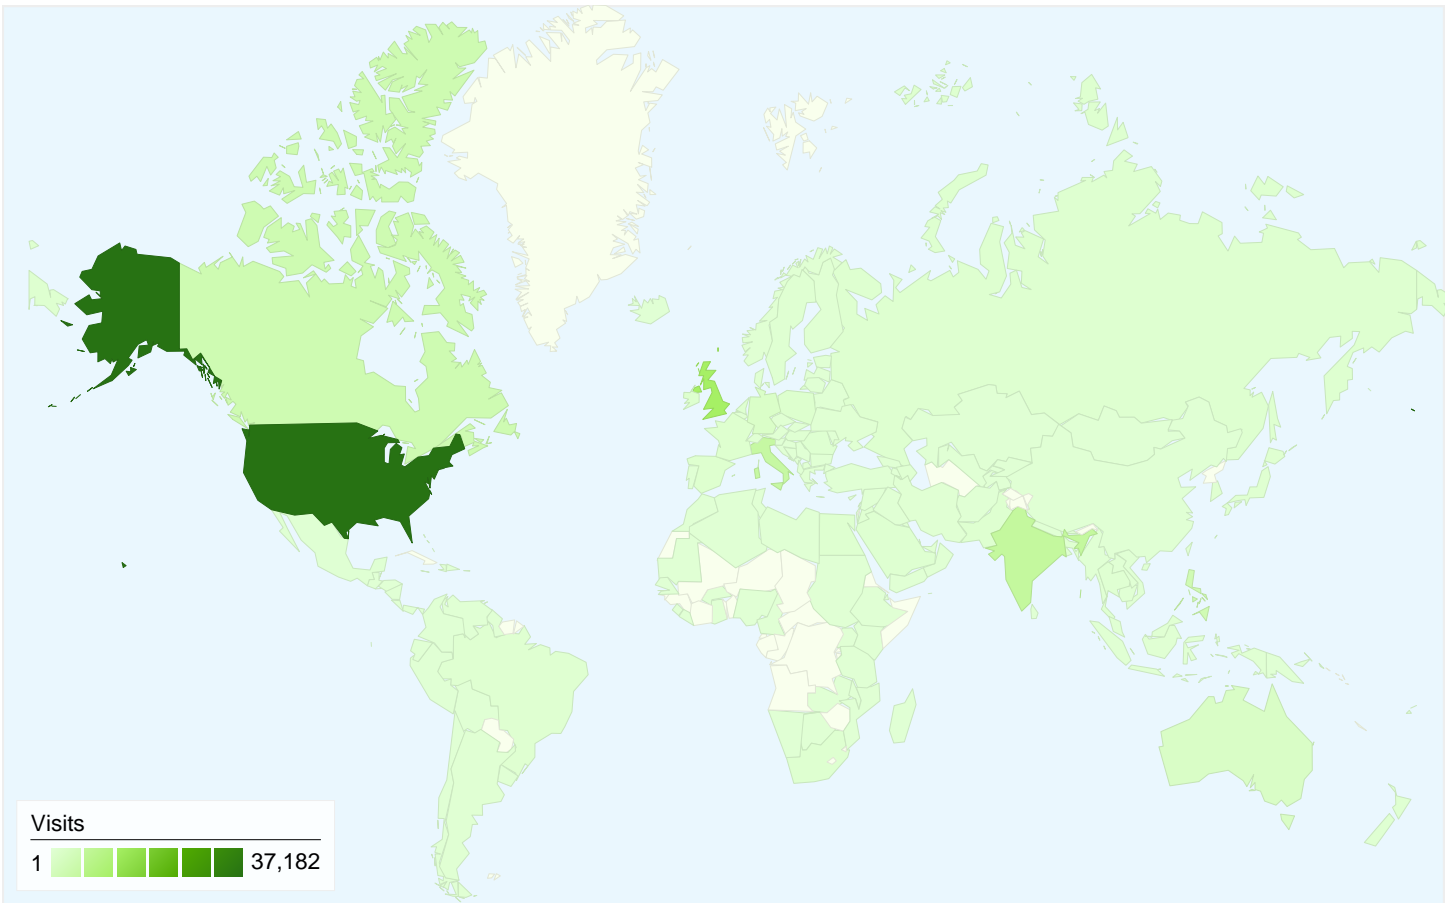

All traffic sources sent a total of 86,430 visits in the "All Visits" segment

 All Visits **10.37%** Direct Traffic
 Non-bounce Visits **10.14%**

 All Visits **16.13%** Referring Sites
 Non-bounce Visits **18.75%**

 All Visits **73.50%** Search Engines
 Non-bounce Visits **71.11%**

- **Search Engines**
63,528.00 (73.50%)
- **Referring Sites**
13,941.00 (16.13%)
- **Direct Traffic**
8,961.00 (10.37%)

Top Traffic Sources

Sources	Visits	% visits
google (organic)		
All Visits	57,910	67.00%
Non-bounce Visits	16,312	18.87%
% of Total	28.17%	28.17%
(direct) ((none))		
All Visits	8,961	10.37%
Non-bounce Visits	2,563	2.97%
% of Total	28.60%	28.60%
it.wikipedia.org (referral)		
All Visits	2,421	2.80%
Non-bounce Visits	612	0.71%
% of Total	25.28%	25.28%
en.wikipedia.org (referral)		
All Visits	2,300	2.66%
Non-bounce Visits	800	0.93%
% of Total	34.78%	34.78%

86,430 visits came from 167 countries/territories in the "All Visits" segment

Site Usage						
Visits	Pages/Visit	Avg. Time on Site	% New Visits	Bounce Rate		
86,431 Non-bounce Visits: 25,282	2.23 Non-bounce Visits: 5.20	00:01:55 Non-bounce Visits: 00:06:34	79.93% Non-bounce Visits: 75.57%	70.74% Non-bounce Visits: 0.00%		
Country/Territory	Visits	Pages/Visit	Avg. Time on Site	% New Visits	Bounce Rate	
United States						
All Visits	37,182	2.16	00:01:59	80.08%	70.99%	
Non-bounce Visits	10,785	4.99	00:06:50	75.50%	0.00%	
% of Total	29.01%	131.37%	244.76%	-5.72%	-100.00%	
United Kingdom						
All Visits	12,240	2.73	00:02:08	76.14%	69.04%	
Non-bounce Visits	3,784	6.58	00:06:52	68.13%	0.00%	
% of Total	30.92%	140.76%	221.16%	-10.53%	-100.00%	
India						
All Visits	5,977	2.22	00:02:05	83.07%	71.14%	