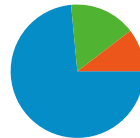

- **Search Engines**
  63,528.00 (73.50%)
- **Referring Sites**
  13,941.00 (16.13%)
- **Direct Traffic**
  8,961.00 (10.37%)

Top Traffic Sources

Sources	Visits	% visits
google (organic)		
All Visits	57,910	67.00%
Non-bounce Visits	16,312	18.87%
% of Total	28.17%	28.17%
(direct) ((none))		
All Visits	8,961	10.37%
Non-bounce Visits	2,563	2.97%
% of Total	28.60%	28.60%
it.wikipedia.org (referral)		
All Visits	2,421	2.80%
Non-bounce Visits	612	0.71%
% of Total	25.28%	25.28%
en.wikipedia.org (referral)		
All Visits	2,300	2.66%
Non-bounce Visits	800	0.93%
% of Total	34.78%	34.78%

Keywords	Visits	% visits
elegy written in a country churchyard		
All Visits	7,639	12.02%
Non-bounce Visits	1,865	2.94%
% of Total	24.41%	24.41%
thomas gray		
All Visits	4,392	6.91%
Non-bounce Visits	2,585	4.07%
% of Total	58.86%	58.86%
ode on a distant prospect of eton college		
All Visits	1,841	2.90%
Non-bounce Visits	432	0.68%
% of Total	23.47%	23.47%
(not provided)		
All Visits	1,831	2.88%
Non-bounce Visits	531	0.84%
% of Total	29.00%	29.00%