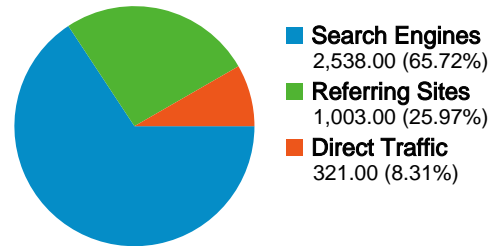

Top Traffic Sources

Sources	Visits	% visits	Keywords	Visits	% visits
google (organic)	1,948	50.44%	thomas gray	275	10.84%
en.wikipedia.org (referral)	425	11.00%	elegy written in a country	203	8.00%
yahoo (organic)	419	10.85%	bard's poem	88	3.47%
(direct) ((none))	321	8.31%	elegy in a country churchyard	29	1.14%
en.wikisource.org (referral)	164	4.25%	gray's elegy	26	1.02%