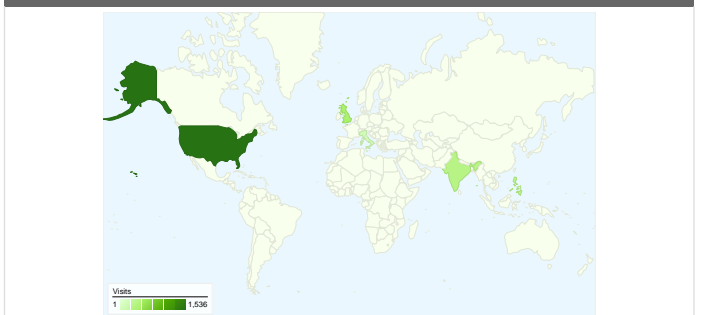

Map Overlay world