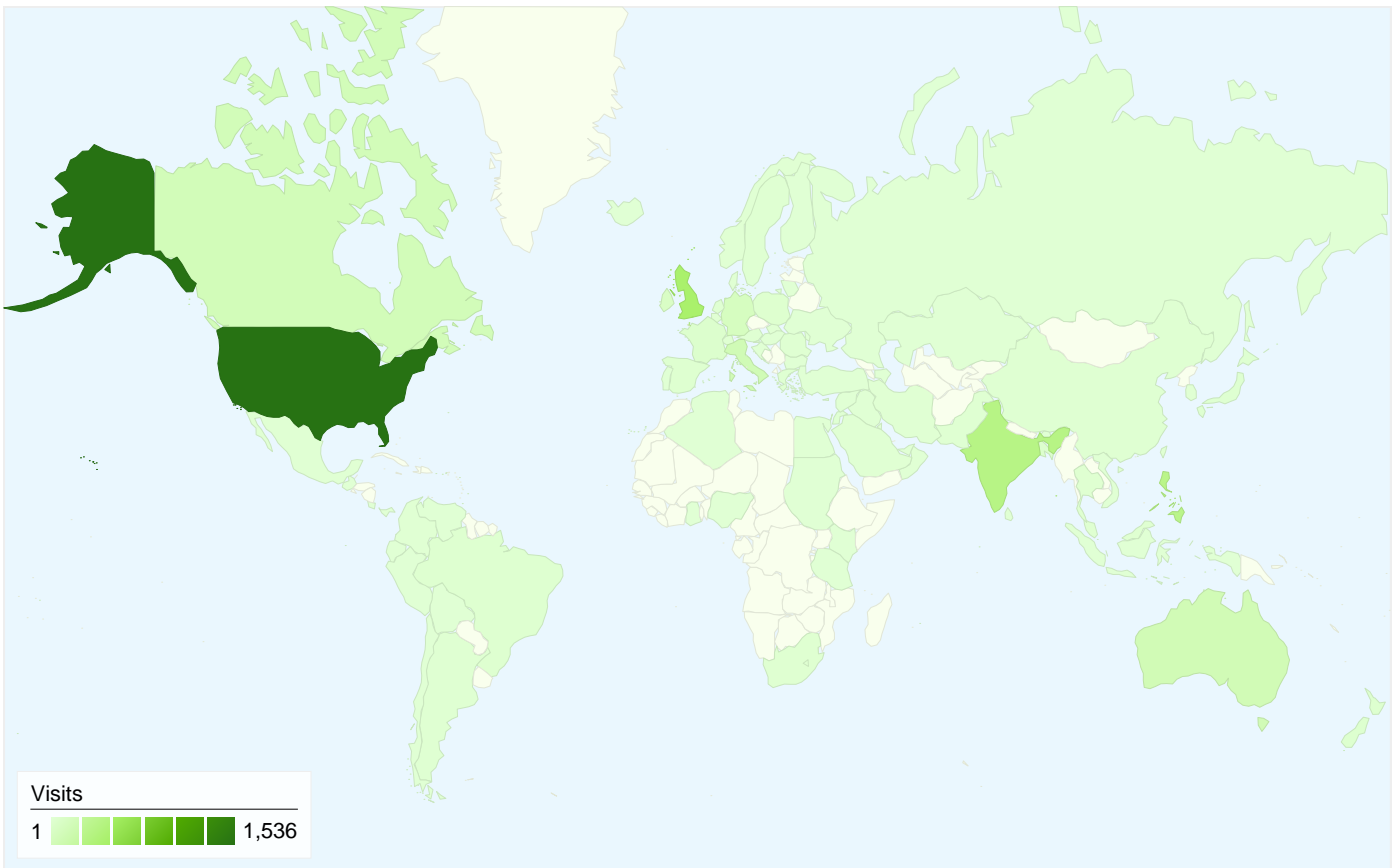

**3,428 people visited this site**

- **3,862** Visits
- **3,428** Absolute Unique Visitors
- **11,059** Page Views
- **2.86** Average Page Views
- **00:02:09** Time on Site
- **66.16%** Bounce Rate
- **87.60%** New Visits

**All traffic sources sent a total of 3,862 visits**

- **8.31% Direct Traffic**
- **25.97% Referring Sites**
- **65.72% Search Engines**

**Top Traffic Sources**

Sources	Visits	% visits	Keywords	Visits	% visits
google (organic)	1,948	50.44%	thomas gray	275	10.84%
en.wikipedia.org (referral)	425	11.00%	elegy written in a country	203	8.00%
yahoo (organic)	419	10.85%	bard's poem	88	3.47%
(direct) ((none))	321	8.31%	elegy in a country churchyard	29	1.14%
en.wikisource.org (referral)	164	4.25%	gray's elegy	26	1.02%

**3,862 visits came from 93 countries/territories**

Site Usage

<b>Visits</b> <b>3,862</b> % of Site Total: 100.00%	<b>Pages/Visit</b> <b>2.86</b> Site Avg: 2.86 (0.00%)	<b>Avg. Time on Site</b> <b>00:02:09</b> Site Avg: 00:02:09 (0.00%)	<b>% New Visits</b> <b>87.60%</b> Site Avg: 87.49% (0.12%)	<b>Bounce Rate</b> <b>66.16%</b> Site Avg: 66.16% (0.00%)
--	--	--	---	--

Country/Territory	Visits	Pages/Visit	Avg. Time on Site	% New Visits	Bounce Rate
United States	1,536	2.54	00:01:42	86.98%	71.81%
United Kingdom	475	3.27	00:02:10	91.37%	61.26%
India	361	4.00	00:04:04	82.27%	50.42%
Philippines	337	2.70	00:02:06	91.39%	70.03%
Italy	140	2.89	00:01:54	82.86%	57.14%
Australia	138	4.03	00:03:32	92.03%	66.67%
Canada	124	2.60	00:01:57	92.74%	70.16%
Germany	96	2.01	00:01:05	71.88%	76.04%
Ireland	69	1.58	00:00:44	94.20%	85.51%
Bangladesh	36	3.11	00:02:49	63.89%	61.11%