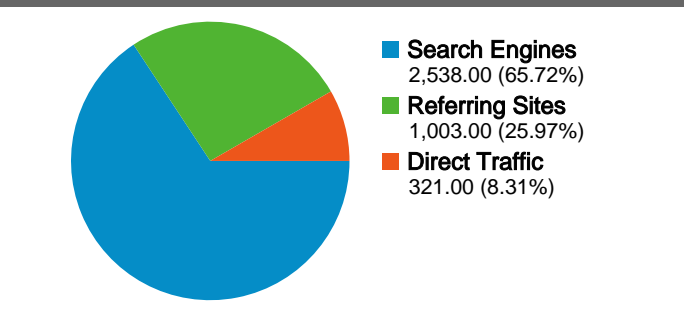

Traffic Sources Overview

Content Overview

Pages	Page Views	% Page Views
/cgi-bin/display.cgi?text=elcc	2,454	22.19%
/index.shtml	772	6.98%
/texts/poems.shtml	736	6.66%
/cgi-bin/display.cgi?text=odfc	386	3.49%
/materials/bio.shtml	338	3.06%