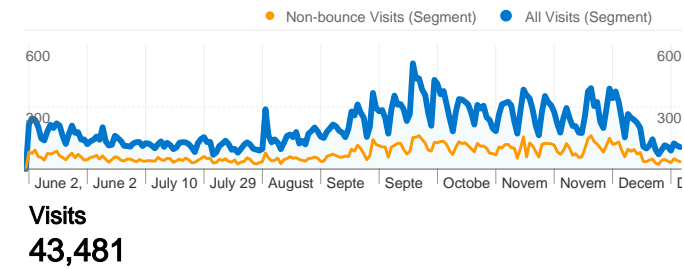

Site Usage

All Visits 43,481 Visits
Non-bounce Visits 15,629

All Visits 63.88% Bounce Rate
Non-bounce Visits 0.00%

All Visits 117,906 Pageviews
Non-bounce Visits 89,737

All Visits 00:02:16 Avg. Time on Site
Non-bounce Visits 00:06:17

All Visits 2.71 Pages/Visit
Non-bounce Visits 5.74

All Visits 86.12% % New Visits
Non-bounce Visits 82.70%

Visitors Overview

Map Overlay world

Traffic Sources Overview

Content Overview		
Pages	Pageviews	% Pageviews
/cgi-bin/display.cgi?text=elcc		
All Visits	29,717	25.20%
Non-bounce Visits	16,889	14.32%
% of Total	56.83%	56.83%
/index.shtml		
All Visits	9,289	7.88%
Non-bounce Visits	7,127	6.04%
% of Total	76.73%	76.73%
/texts/poems.shtml		
All Visits	7,078	6.00%
Non-bounce Visits	6,390	5.42%
% of Total	90.28%	90.28%
/materials/bio.shtml		
All Visits	5,051	4.28%
Non-bounce Visits	3,276	2.78%
% of Total	64.86%	64.86%
/cgi-bin/display.cgi?text=odfc		
All Visits	4,134	3.51%
Non-bounce Visits	2,819	2.39%
% of Total	68.19%	68.19%

This site received 43,481 visits in the "All Visits" segment

All Visits 43,481 Visits
Non-bounce Visits 15,629

All Visits N/A Absolute Unique Visitors
Non-bounce Visits N/A

All Visits 117,906 Pageviews
Non-bounce Visits 89,737

1 - 10 of 143

Pages on this site were viewed a total of 117,906 times in the "All Visits" segment

-  **All Visits 117,906 Pageviews**
 Non-bounce Visits **89,737**
-  **All Visits 89,186 Unique Views**
 Non-bounce Visits **61,135**
-  **All Visits 63.88% Bounce Rate**
 Non-bounce Visits **0.00%**