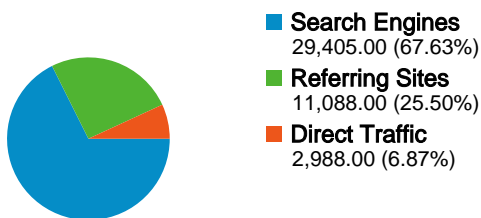

Site Usage

All Visits 43,481 Visits
Non-bounce Visits 15,629

All Visits 63.88% Bounce Rate
Non-bounce Visits 0.00%

All Visits 117,906 Pageviews
Non-bounce Visits 89,737

All Visits 00:02:16 Avg. Time on Site
Non-bounce Visits 00:06:17

All Visits 2.71 Pages/Visit
Non-bounce Visits 5.74

All Visits 86.12% % New Visits
Non-bounce Visits 82.70%

Visitors Overview

Map Overlay world

Traffic Sources Overview

Content Overview		
Pages	Pageviews	% Pageviews
/cgi-bin/display.cgi?text=elcc		
All Visits	29,717	25.20%
Non-bounce Visits	16,889	14.32%
% of Total	56.83%	56.83%
/index.shtml		
All Visits	9,289	7.88%
Non-bounce Visits	7,127	6.04%
% of Total	76.73%	76.73%
/texts/poems.shtml		
All Visits	7,078	6.00%
Non-bounce Visits	6,390	5.42%
% of Total	90.28%	90.28%
/materials/bio.shtml		
All Visits	5,051	4.28%
Non-bounce Visits	3,276	2.78%
% of Total	64.86%	64.86%
/cgi-bin/display.cgi?text=odfc		
All Visits	4,134	3.51%
Non-bounce Visits	2,819	2.39%
% of Total	68.19%	68.19%

This site received 43,481 visits in the "All Visits" segment

All Visits 43,481 Visits
Non-bounce Visits 15,629

All Visits N/A Absolute Unique Visitors
Non-bounce Visits N/A

All Visits 117,906 Pageviews
Non-bounce Visits 89,737

1 - 10 of 143

Pages on this site were viewed a total of 117,906 times in the "All Visits" segment

-  **All Visits 117,906 Pageviews**
 Non-bounce Visits **89,737**
-  **All Visits 89,186 Unique Views**
 Non-bounce Visits **61,135**
-  **All Visits 63.88% Bounce Rate**
 Non-bounce Visits **0.00%**