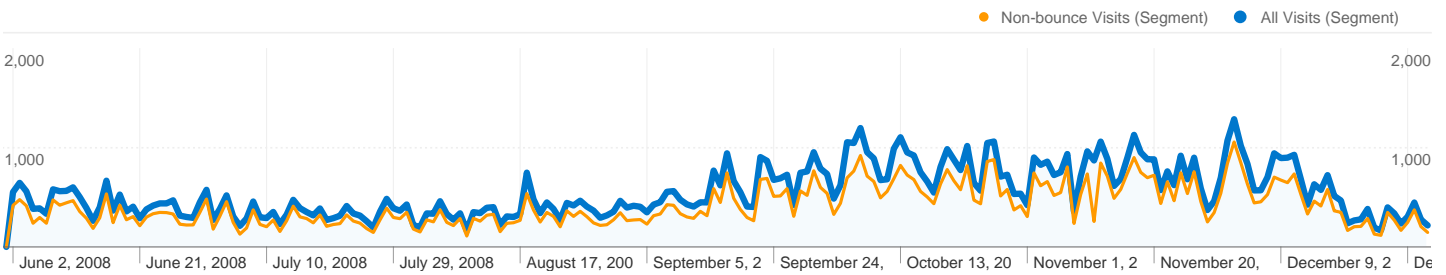

Pages on this site were viewed a total of 117,906 times in the "All Visits" segment

- **All Visits 117,906 Pageviews**
  Non-bounce Visits **89,737**
- **All Visits 89,186 Unique Views**
  Non-bounce Visits **61,135**
- **All Visits 63.88% Bounce Rate**
  Non-bounce Visits **0.00%**

Top Content

Pages	Pageviews	% Pageviews
/cgi-bin/display.cgi?text=elcc		
All Visits	29,717	25.20%
Non-bounce Visits	16,889	14.32%
% of Total	56.83%	56.83%
/index.shtml		
All Visits	9,289	7.88%
Non-bounce Visits	7,127	6.04%
% of Total	76.73%	76.73%
/texts/poems.shtml		
All Visits	7,078	6.00%
Non-bounce Visits	6,390	5.42%
% of Total	90.28%	90.28%
/materials/bio.shtml		
All Visits	5,051	4.28%
Non-bounce Visits	3,276	2.78%
% of Total	64.86%	64.86%