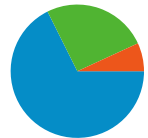

Search Engines
29,405.00 (67.63%)
Referring Sites
11,088.00 (25.50%)
Direct Traffic
2,988.00 (6.87%)

Top Traffic Sources

Sources	Visits	% visits	Keywords	Visits	% visits
google (organic)			thomas gray		
All Visits	23,416	53.85%	All Visits	4,314	14.67%
Non-bounce Visits	8,588	19.75%	Non-bounce Visits	2,362	8.03%
% of Total	36.68%	36.68%	% of Total	54.75%	54.75%
yahoo (organic)			elegy written in a country churchyard		
All Visits	4,044	9.30%	All Visits	2,861	9.73%
Non-bounce Visits	1,404	3.23%	Non-bounce Visits	970	3.30%
% of Total	34.72%	34.72%	% of Total	33.90%	33.90%
en.wikipedia.org (referral)			elegy written in a country churchyard by thomas gray		
All Visits	3,627	8.34%	All Visits	344	1.17%
Non-bounce Visits	1,046	2.41%	Non-bounce Visits	87	0.30%
% of Total	28.84%	28.84%	% of Total	25.29%	25.29%
(direct) ((none))			elegy in a country churchyard		
All Visits	2,988	6.87%	All Visits	334	1.14%
Non-bounce Visits	860	1.98%	Non-bounce Visits	113	0.38%
% of Total	28.78%	28.78%	% of Total	33.83%	33.83%