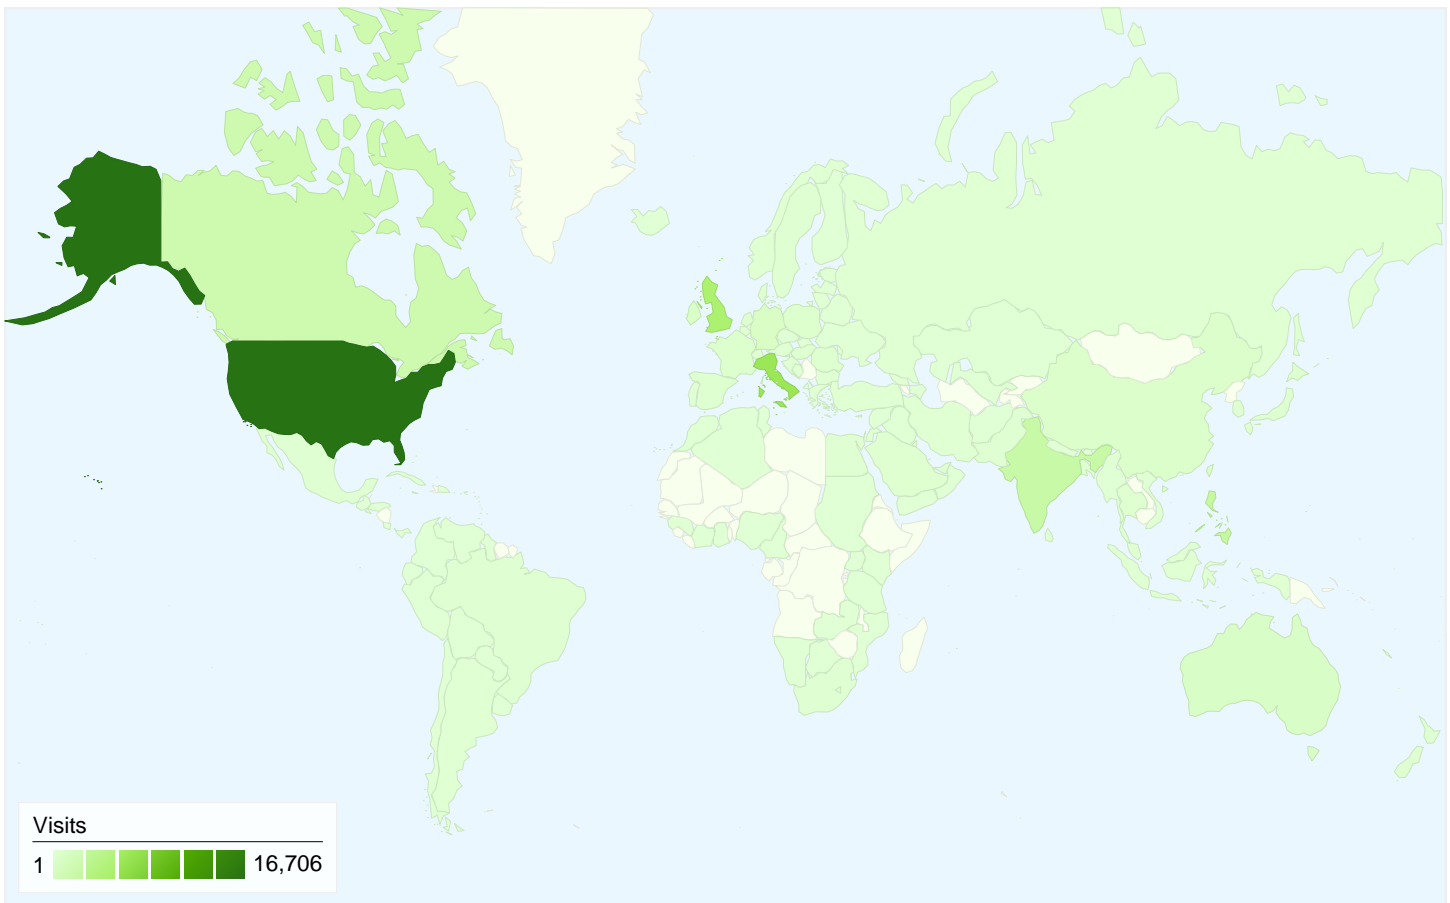

All traffic sources sent a total of 43,481 visits in the "All Visits" segment

All Visits 6.87% Direct Traffic
 Non-bounce Visits 5.50%

All Visits 25.50% Referring Sites
 Non-bounce Visits 25.97%

All Visits 67.63% Search Engines
 Non-bounce Visits 68.53%

it.wikipedia.org (referral)		
All Visits	2,703	6.22%
Non-bounce Visits	966	2.22%
% of Total	35.74%	35.74%

thomas gray elegy		
All Visits	270	0.92%
Non-bounce Visits	100	0.34%
% of Total	37.04%	37.04%

43,481 visits came from 143 countries/territories in the "All Visits" segment