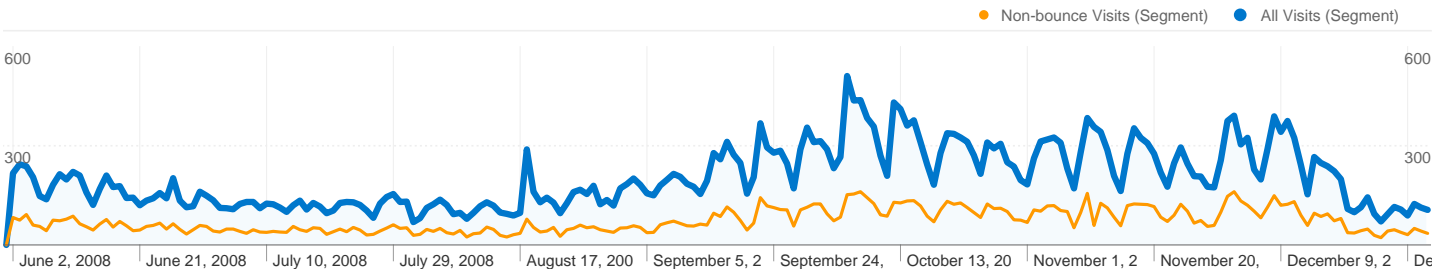

Site Usage

All Visits 43,481 Visits
Non-bounce Visits 15,629

All Visits 63.88% Bounce Rate
Non-bounce Visits 0.00%

All Visits 117,906 Pageviews
Non-bounce Visits 89,737

All Visits 00:02:16 Avg. Time on Site
Non-bounce Visits 00:06:17

All Visits 2.71 Pages/Visit
Non-bounce Visits 5.74

All Visits 86.12% % New Visits
Non-bounce Visits 82.70%

Visitors Overview

Map Overlay world

Traffic Sources Overview

Content Overview		
Pages	Pageviews	% Pageviews
/cgi-bin/display.cgi?text=elcc		
All Visits	29,717	25.20%
Non-bounce Visits	16,889	14.32%
% of Total	56.83%	56.83%
/index.shtml		
All Visits	9,289	7.88%
Non-bounce Visits	7,127	6.04%
% of Total	76.73%	76.73%
/texts/poems.shtml		
All Visits	7,078	6.00%
Non-bounce Visits	6,390	5.42%
% of Total	90.28%	90.28%
/materials/bio.shtml		
All Visits	5,051	4.28%
Non-bounce Visits	3,276	2.78%
% of Total	64.86%	64.86%
/cgi-bin/display.cgi?text=odfc		
All Visits	4,134	3.51%
Non-bounce Visits	2,819	2.39%
% of Total	68.19%	68.19%

This site received 43,481 visits in the "All Visits" segment

All Visits 43,481 Visits
Non-bounce Visits 15,629

All Visits N/A Absolute Unique Visitors
Non-bounce Visits N/A

All Visits 117,906 Pageviews
Non-bounce Visits 89,737

1 - 10 of 143

Pages on this site were viewed a total of 117,906 times in the "All Visits" segment

-  **All Visits 117,906 Pageviews**
 Non-bounce Visits **89,737**
-  **All Visits 89,186 Unique Views**
 Non-bounce Visits **61,135**
-  **All Visits 63.88% Bounce Rate**
 Non-bounce Visits **0.00%**