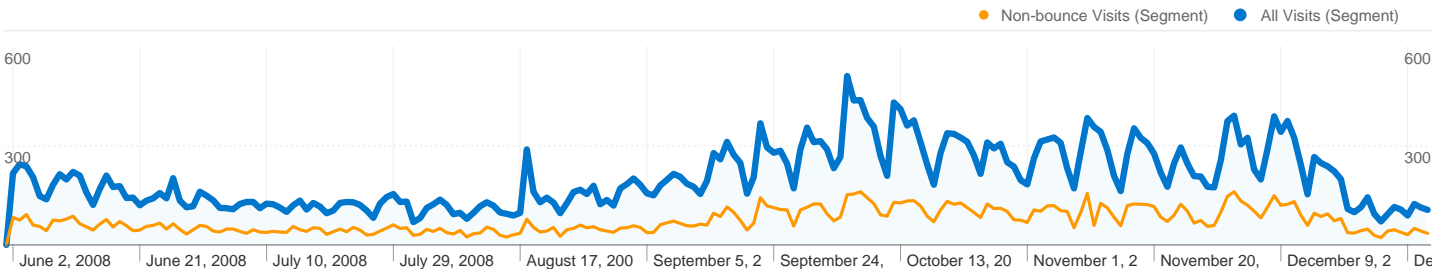

All traffic sources sent a total of 43,481 visits in the "All Visits" segment

All Visits 6.87% Direct Traffic
Non-bounce Visits 5.50%

All Visits 25.50% Referring Sites
Non-bounce Visits 25.97%

All Visits 67.63% Search Engines
Non-bounce Visits 68.53%

Search Engines
29,405.00 (67.63%)
Referring Sites
11,088.00 (25.50%)
Direct Traffic
2,988.00 (6.87%)

Top Traffic Sources

Sources	Visits	% visits	Keywords	Visits	% visits
google (organic)			thomas gray		
All Visits	23,416	53.85%	All Visits	4,314	14.67%
Non-bounce Visits	8,588	19.75%	Non-bounce Visits	2,362	8.03%
% of Total	36.68%	36.68%	% of Total	54.75%	54.75%
yahoo (organic)			elegy written in a country churchyard		
All Visits	4,044	9.30%	All Visits	2,861	9.73%
Non-bounce Visits	1,404	3.23%	Non-bounce Visits	970	3.30%
% of Total	34.72%	34.72%	% of Total	33.90%	33.90%
en.wikipedia.org (referral)			elegy written in a country churchyard by thomas gray		
All Visits	3,627	8.34%	All Visits	344	1.17%
Non-bounce Visits	1,046	2.41%	Non-bounce Visits	87	0.30%
% of Total	28.84%	28.84%	% of Total	25.29%	25.29%
(direct) ((none))			elegy in a country churchyard		
All Visits	2,988	6.87%	All Visits	334	1.14%
Non-bounce Visits	860	1.98%	Non-bounce Visits	113	0.38%
% of Total	28.78%	28.78%	% of Total	33.83%	33.83%