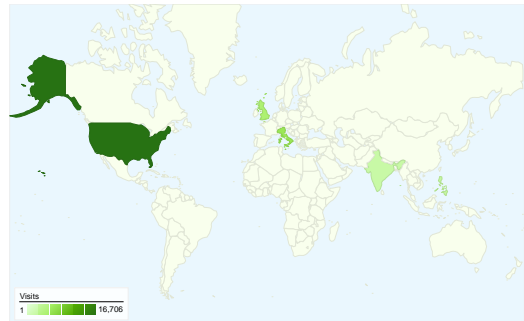

Site Usage

All Visits 43,481 Visits
Non-bounce Visits 15,629

All Visits 63.88% Bounce Rate
Non-bounce Visits 0.00%

All Visits 117,906 Pageviews
Non-bounce Visits 89,737

All Visits 00:02:16 Avg. Time on Site
Non-bounce Visits 00:06:17

All Visits 2.71 Pages/Visit
Non-bounce Visits 5.74

All Visits 86.12% % New Visits
Non-bounce Visits 82.70%

Visitors Overview

Map Overlay world

Traffic Sources Overview

Content Overview		
Pages	Pageviews	% Pageviews
/cgi-bin/display.cgi?text=elcc		
All Visits	29,717	25.20%
Non-bounce Visits	16,889	14.32%
% of Total	56.83%	56.83%
/index.shtml		
All Visits	9,289	7.88%
Non-bounce Visits	7,127	6.04%
% of Total	76.73%	76.73%
/texts/poems.shtml		
All Visits	7,078	6.00%
Non-bounce Visits	6,390	5.42%
% of Total	90.28%	90.28%
/materials/bio.shtml		
All Visits	5,051	4.28%
Non-bounce Visits	3,276	2.78%
% of Total	64.86%	64.86%
/cgi-bin/display.cgi?text=odfc		
All Visits	4,134	3.51%
Non-bounce Visits	2,819	2.39%
% of Total	68.19%	68.19%

This site received 43,481 visits in the "All Visits" segment

All Visits 43,481 Visits
Non-bounce Visits 15,629

All Visits N/A Absolute Unique Visitors
Non-bounce Visits N/A

All Visits 117,906 Pageviews
Non-bounce Visits 89,737

All traffic sources sent a total of 43,481 visits in the "All Visits" segment

All Visits 6.87% Direct Traffic
 Non-bounce Visits 5.50%

All Visits 25.50% Referring Sites
 Non-bounce Visits 25.97%

All Visits 67.63% Search Engines
 Non-bounce Visits 68.53%