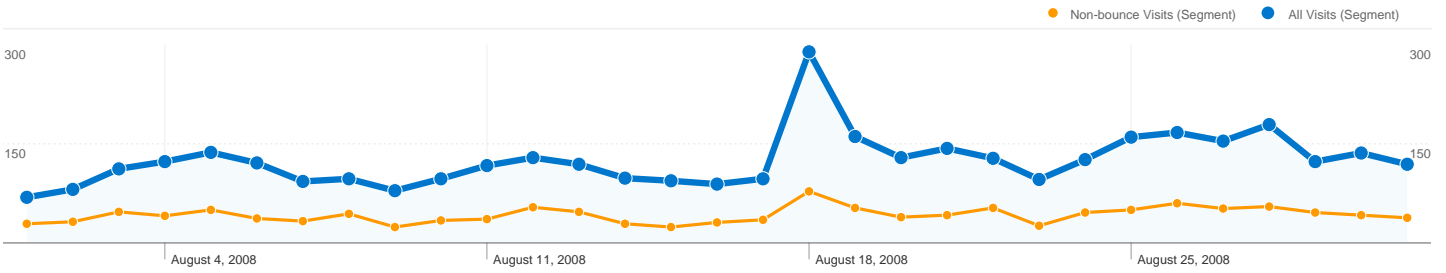

All traffic sources sent a total of 3,862 visits in the "All Visits" segment

All Visits 8.31% Direct Traffic
Non-bounce Visits 4.74%

All Visits 25.97% Referring Sites
Non-bounce Visits 25.71%

All Visits 65.72% Search Engines
Non-bounce Visits 69.55%

- **Search Engines**
  2,538.00 (65.72%)
- **Referring Sites**
  1,003.00 (25.97%)
- **Direct Traffic**
  321.00 (8.31%)

Top Traffic Sources

Sources	Visits	% visits
google (organic)		
All Visits	1,948	50.44%
Non-bounce Visits	692	17.92%
% of Total	35.52%	35.52%
en.wikipedia.org (referral)		
All Visits	425	11.00%
Non-bounce Visits	112	2.90%
% of Total	26.35%	26.35%
yahoo (organic)		
All Visits	419	10.85%
Non-bounce Visits	153	3.96%
% of Total	36.52%	36.52%
(direct) ((none))		
All Visits	321	8.31%
Non-bounce Visits	62	1.61%
% of Total	19.31%	19.31%

Keywords	Visits	% visits
thomas gray		
All Visits	275	10.84%
Non-bounce Visits	175	6.90%
% of Total	63.64%	63.64%
elegy written in a country churchyard		
All Visits	203	8.00%
Non-bounce Visits	64	2.52%
% of Total	31.53%	31.53%
bard's poem		
All Visits	88	3.47%
Non-bounce Visits	7	0.28%
% of Total	7.95%	7.95%
elegy in a country churchyard		
All Visits	29	1.14%
Non-bounce Visits	12	0.47%
% of Total	41.38%	41.38%