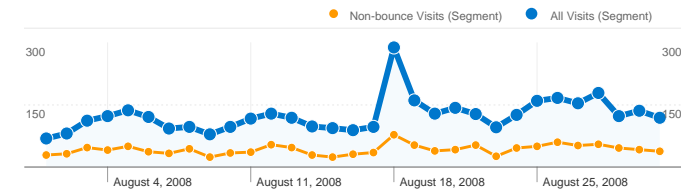

Visitors Overview

Visits
3,862