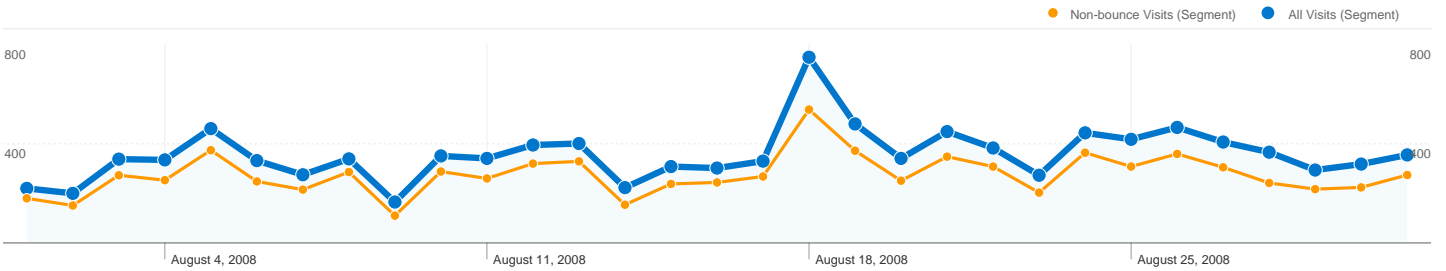

Pages on this site were viewed a total of 11,059 times in the "All Visits" segment

All Visits 11,059 Pageviews
Non-bounce Visits 8,504

All Visits 8,201 Unique Views
Non-bounce Visits 5,646

All Visits 66.16% Bounce Rate
Non-bounce Visits 0.00%

Top Content

Pages	Pageviews	% Pageviews
/cgi-bin/display.cgi?text=elcc		
All Visits	2,454	22.19%
Non-bounce Visits	1,394	12.61%
% of Total	56.81%	56.81%
/index.shtml		
All Visits	772	6.98%
Non-bounce Visits	589	5.33%
% of Total	76.30%	76.30%
/texts/poems.shtml		
All Visits	736	6.66%
Non-bounce Visits	656	5.93%
% of Total	89.13%	89.13%
/cgi-bin/display.cgi?text=odfc		
All Visits	386	3.49%
Non-bounce Visits	274	2.48%
% of Total	70.98%	70.98%