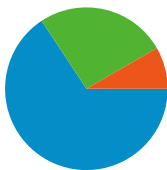

Site Usage

All Visits **3,862** Visits
 Non-bounce Visits **1,307**

All Visits **66.16%** Bounce Rate
 Non-bounce Visits **0.00%**

All Visits **11,059** Pageviews
 Non-bounce Visits **8,504**

All Visits **00:02:09** Avg. Time on Site
 Non-bounce Visits **00:06:22**

All Visits **2.86** Pages/Visit
 Non-bounce Visits **6.51**

All Visits **87.60%** % New Visits
 Non-bounce Visits **86.15%**

Visitors Overview

Visits
3,862

Map Overlay world

Traffic Sources Overview

- **Search Engines**
2,538.00 (65.72%)
- **Referring Sites**
1,003.00 (25.97%)
- **Direct Traffic**
321.00 (8.31%)

Content Overview		
Pages	Pageviews	% Pageviews
/cgi-bin/display.cgi?text=elcc		
All Visits	2,454	22.19%
Non-bounce Visits	1,394	12.61%
% of Total	56.81%	56.81%
/index.shtml		
All Visits	772	6.98%
Non-bounce Visits	589	5.33%
% of Total	76.30%	76.30%
/texts/poems.shtml		
All Visits	736	6.66%
Non-bounce Visits	656	5.93%
% of Total	89.13%	89.13%
/cgi-bin/display.cgi?text=odfc		
All Visits	386	3.49%
Non-bounce Visits	274	2.48%
% of Total	70.98%	70.98%
/materials/bio.shtml		
All Visits	338	3.06%
Non-bounce Visits	242	2.19%
% of Total	71.60%	71.60%