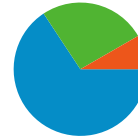

- **Search Engines**
  2,538.00 (65.72%)
- **Referring Sites**
  1,003.00 (25.97%)
- **Direct Traffic**
  321.00 (8.31%)

Top Traffic Sources

Sources	Visits	% visits
google (organic)		
All Visits	1,948	50.44%
Non-bounce Visits	692	17.92%
% of Total	35.52%	35.52%
en.wikipedia.org (referral)		
All Visits	425	11.00%
Non-bounce Visits	112	2.90%
% of Total	26.35%	26.35%
yahoo (organic)		
All Visits	419	10.85%
Non-bounce Visits	153	3.96%
% of Total	36.52%	36.52%
(direct) ((none))		
All Visits	321	8.31%
Non-bounce Visits	62	1.61%
% of Total	19.31%	19.31%

Keywords	Visits	% visits
thomas gray		
All Visits	275	10.84%
Non-bounce Visits	175	6.90%
% of Total	63.64%	63.64%
elegy written in a country churchyard		
All Visits	203	8.00%
Non-bounce Visits	64	2.52%
% of Total	31.53%	31.53%
bard's poem		
All Visits	88	3.47%
Non-bounce Visits	7	0.28%
% of Total	7.95%	7.95%
elegy in a country churchyard		
All Visits	29	1.14%
Non-bounce Visits	12	0.47%
% of Total	41.38%	41.38%