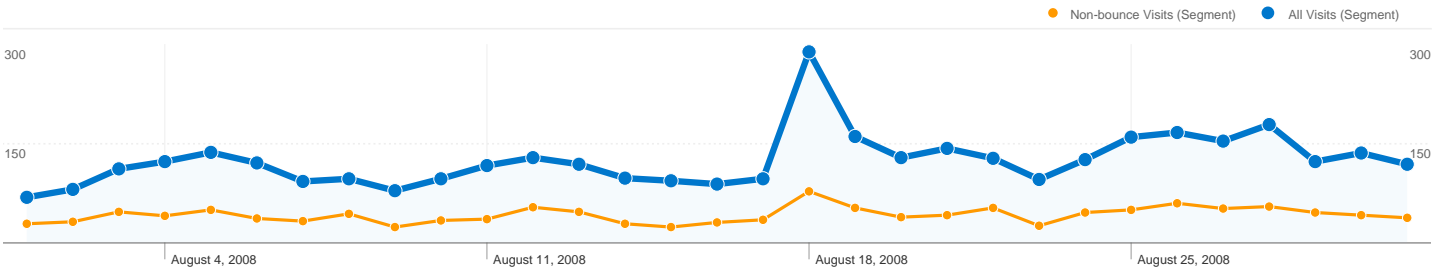

Site Usage

All Visits **3,862** Visits
 Non-bounce Visits **1,307**

All Visits **66.16%** Bounce Rate
 Non-bounce Visits **0.00%**

All Visits **11,059** Pageviews
 Non-bounce Visits **8,504**

All Visits **00:02:09** Avg. Time on Site
 Non-bounce Visits **00:06:22**

All Visits **2.86** Pages/Visit
 Non-bounce Visits **6.51**

All Visits **87.60%** % New Visits
 Non-bounce Visits **86.15%**

Visitors Overview

Visits
3,862

Map Overlay world

Traffic Sources Overview

- **Search Engines**
2,538.00 (65.72%)
- **Referring Sites**
1,003.00 (25.97%)
- **Direct Traffic**
321.00 (8.31%)

3,582 people visited this site in the "All Visits" segment

All Visits 3,862 Visits
Non-bounce Visits 1,307

All Visits N/A Absolute Unique Visitors
Non-bounce Visits N/A

All Visits 11,059 Pageviews
Non-bounce Visits 8,504

1 - 10 of 93

Pages on this site were viewed a total of 11,059 times in the "All Visits" segment

 **All Visits 11,059 Pageviews**
Non-bounce Visits 8,504

 **All Visits 8,201 Unique Views**
Non-bounce Visits 5,646