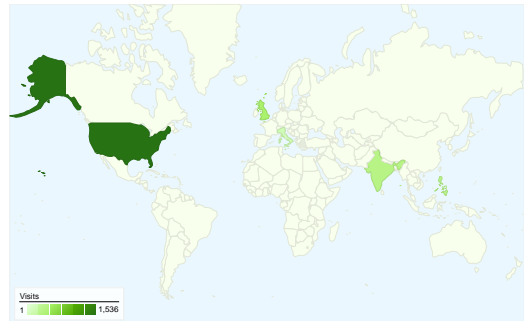

Site Usage

All Visits **3,862** Visits
 Non-bounce Visits **1,307**

All Visits **66.16%** Bounce Rate
 Non-bounce Visits **0.00%**

All Visits **11,059** Pageviews
 Non-bounce Visits **8,504**

All Visits **00:02:09** Avg. Time on Site
 Non-bounce Visits **00:06:22**

All Visits **2.86** Pages/Visit
 Non-bounce Visits **6.51**

All Visits **87.60%** % New Visits
 Non-bounce Visits **86.15%**

Visitors Overview

Visits
3,862

Map Overlay world

Traffic Sources Overview

- **Search Engines**
2,538.00 (65.72%)
- **Referring Sites**
1,003.00 (25.97%)
- **Direct Traffic**
321.00 (8.31%)

3,582 people visited this site in the "All Visits" segment

All Visits 3,862 Visits
Non-bounce Visits 1,307

All Visits N/A Absolute Unique Visitors
Non-bounce Visits N/A

All Visits 11,059 Pageviews
Non-bounce Visits 8,504

Site Usage

Visits	Pages/Visit	Avg. Time on Site	% New Visits	Bounce Rate	
3,862 Non-bounce Visits: 1,307	2.86 Non-bounce Visits: 6.51	00:02:09 Non-bounce Visits: 00:06:22	87.60% Non-bounce Visits: 86.15%	66.16% Non-bounce Visits: 0.00%	
Country/Territory	Visits	Pages/Visit	Avg. Time on Site	% New Visits	Bounce Rate
United States					
All Visits	1,536	2.54	00:01:42	86.98%	71.81%
Non-bounce Visits	433	6.45	00:06:01	87.99%	0.00%
% of Total	28.19%	154.33%	254.73%	1.16%	-100.00%
United Kingdom					
All Visits	475	3.27	00:02:10	91.37%	61.26%
Non-bounce Visits	184	6.86	00:05:37	86.96%	0.00%
% of Total	38.74%	109.78%	158.15%	-4.83%	-100.00%
India					
All Visits	361	4.00	00:04:04	82.27%	50.42%