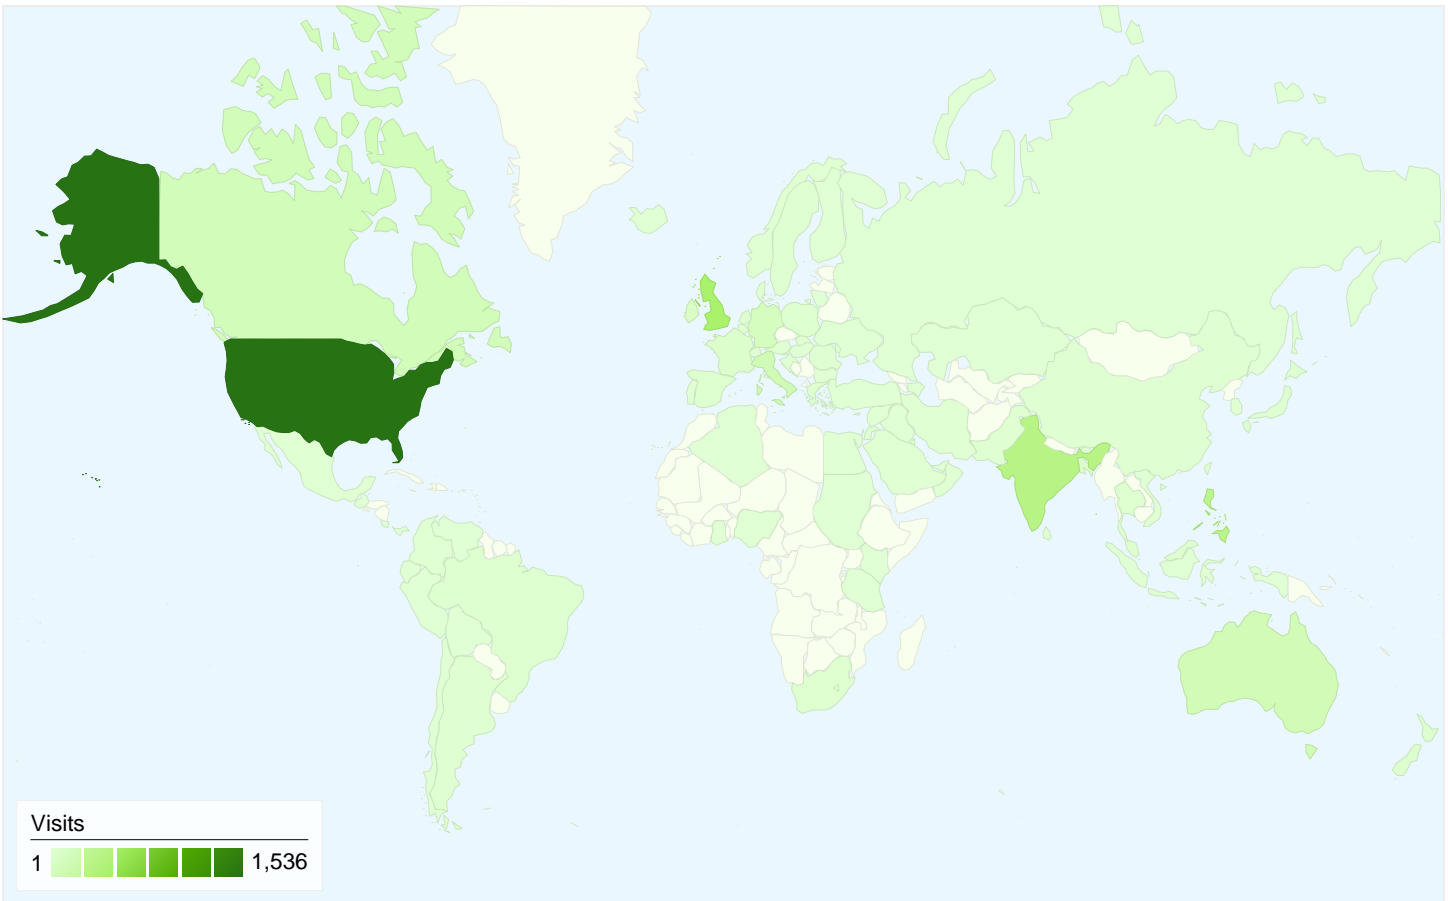

3,862 visits came from 93 countries/territories in the "All Visits" segment

Site Usage

Visits	Pages/Visit	Avg. Time on Site	% New Visits	Bounce Rate	
3,862 Non-bounce Visits: 1,307	2.86 Non-bounce Visits: 6.51	00:02:09 Non-bounce Visits: 00:06:22	87.60% Non-bounce Visits: 86.15%	66.16% Non-bounce Visits: 0.00%	
Country/Territory	Visits	Pages/Visit	Avg. Time on Site	% New Visits	Bounce Rate
United States					
All Visits	1,536	2.54	00:01:42	86.98%	71.81%
Non-bounce Visits	433	6.45	00:06:01	87.99%	0.00%
% of Total	28.19%	154.33%	254.73%	1.16%	-100.00%
United Kingdom					
All Visits	475	3.27	00:02:10	91.37%	61.26%
Non-bounce Visits	184	6.86	00:05:37	86.96%	0.00%
% of Total	38.74%	109.78%	158.15%	-4.83%	-100.00%
India					
All Visits	361	4.00	00:04:04	82.27%	50.42%