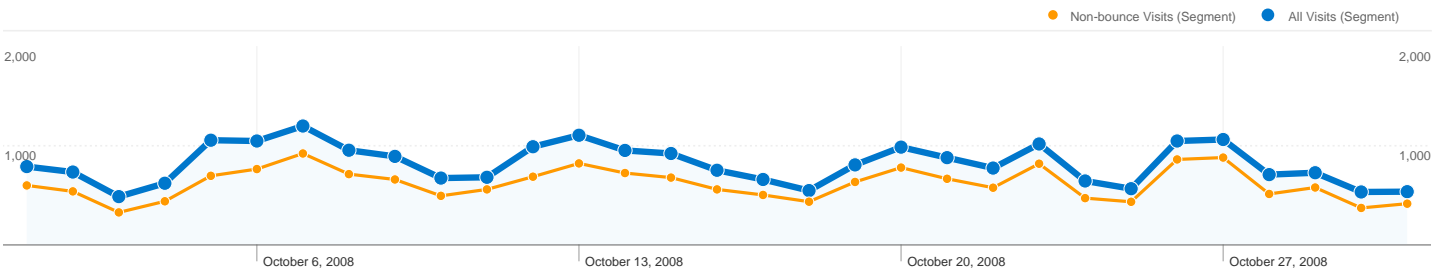

Pages on this site were viewed a total of 25,370 times in the "All Visits" segment

All Visits 25,370 Pageviews
Non-bounce Visits 19,145

All Visits 19,551 Unique Views
Non-bounce Visits 13,326

All Visits 64.24% Bounce Rate
Non-bounce Visits 0.00%

Top Content

Pages	Pageviews	% Pageviews
/cgi-bin/display.cgi?text=elcc		
All Visits	6,615	26.07%
Non-bounce Visits	3,842	15.14%
% of Total	58.08%	58.08%
/index.shtml		
All Visits	2,311	9.11%
Non-bounce Visits	1,611	6.35%
% of Total	69.71%	69.71%
/materials/bio.shtml		
All Visits	1,521	6.00%
Non-bounce Visits	835	3.29%
% of Total	54.90%	54.90%
/texts/poems.shtml		
All Visits	1,489	5.87%
Non-bounce Visits	1,359	5.36%
% of Total	91.27%	91.27%