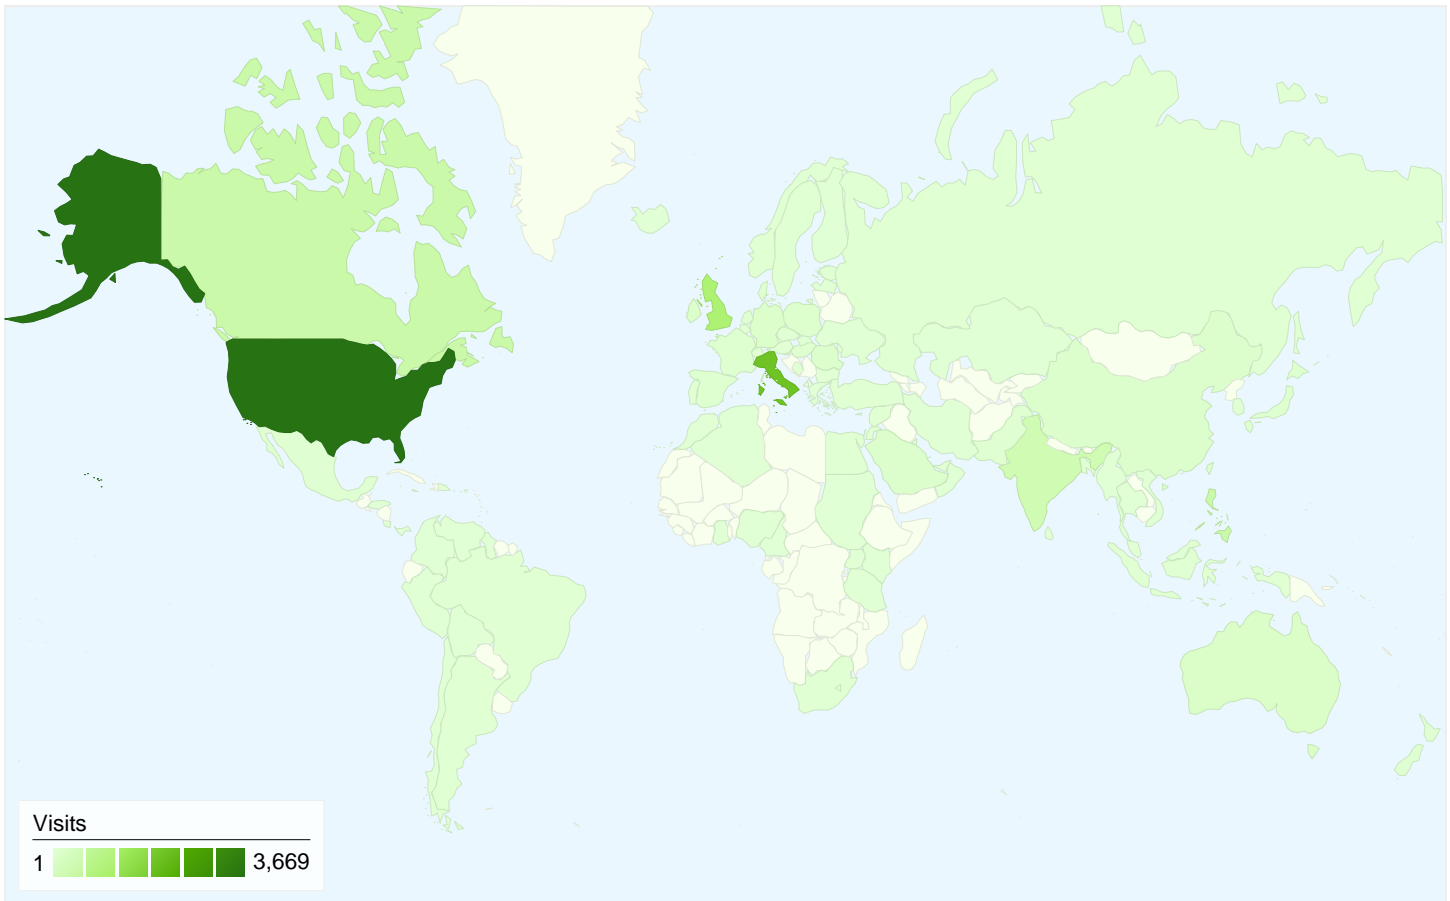

All traffic sources sent a total of 9,690 visits in the "All Visits" segment

All Visits **4.87%** Direct Traffic
 Non-bounce Visits **4.88%**

All Visits **25.69%** Referring Sites
 Non-bounce Visits **27.99%**

All Visits **69.44%** Search Engines
 Non-bounce Visits **67.13%**

Top Traffic Sources

Sources	Visits	% visits
google (organic)		
All Visits	5,410	55.83%
Non-bounce Visits	1,898	19.59%
% of Total	35.08%	35.08%
yahoo (organic)		
All Visits	820	8.46%
Non-bounce Visits	273	2.82%
% of Total	33.29%	33.29%
it.wikipedia.org (referral)		
All Visits	818	8.44%
Non-bounce Visits	330	3.41%
% of Total	40.34%	40.34%
en.wikipedia.org (referral)		
All Visits	714	7.37%
Non-bounce Visits	207	2.14%
% of Total	28.99%	28.99%

9,690 visits came from 107 countries/territories in the "All Visits" segment

Site Usage

Visits	Pages/Visit	Avg. Time on Site	% New Visits	Bounce Rate	
9,690 Non-bounce Visits: 3,465	2.62 Non-bounce Visits: 5.53	00:02:20 Non-bounce Visits: 00:06:31	86.77% Non-bounce Visits: 83.52%	64.24% Non-bounce Visits: 0.00%	
Country/Territory	Visits	Pages/Visit	Avg. Time on Site	% New Visits	Bounce Rate
United States					
All Visits	3,669	2.28	00:01:56	90.49%	70.89%
Non-bounce Visits	1,068	5.38	00:06:39	85.39%	0.00%
% of Total	29.11%	136.50%	243.54%	-5.63%	-100.00%
Italy					
All Visits	2,013	2.39	00:02:06	83.95%	59.02%
Non-bounce Visits	825	4.39	00:05:09	84.61%	0.00%
% of Total	40.98%	83.74%	144.00%	0.78%	-100.00%
United Kingdom					
All Visits	1,045	3.62	00:03:22	83.92%	55.69%