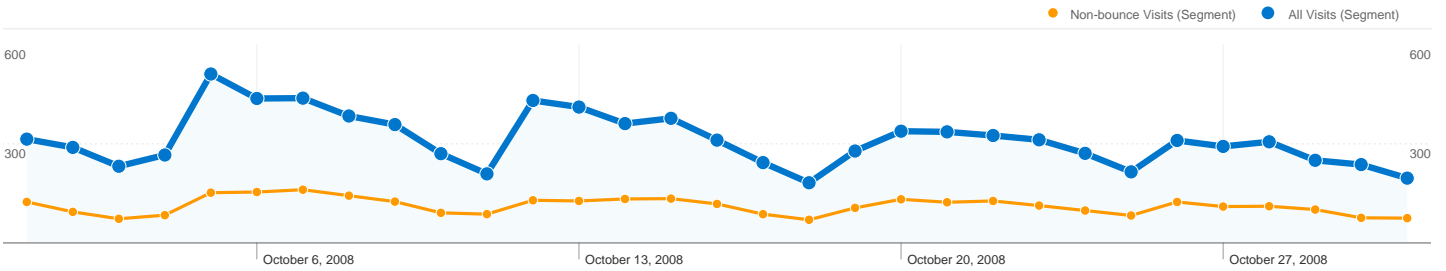

All traffic sources sent a total of 9,690 visits in the "All Visits" segment

All Visits **4.87%** Direct Traffic
Non-bounce Visits **4.88%**

All Visits **25.69%** Referring Sites
Non-bounce Visits **27.99%**

All Visits **69.44%** Search Engines
Non-bounce Visits **67.13%**