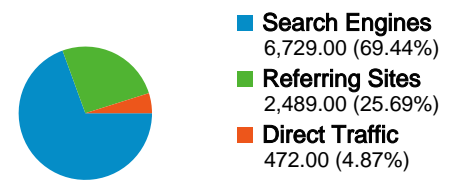

Top Traffic Sources

Sources	Visits	% visits
google (organic)		
All Visits	5,410	55.83%
Non-bounce Visits	1,898	19.59%
% of Total	35.08%	35.08%
yahoo (organic)		
All Visits	820	8.46%
Non-bounce Visits	273	2.82%
% of Total	33.29%	33.29%
it.wikipedia.org (referral)		
All Visits	818	8.44%
Non-bounce Visits	330	3.41%
% of Total	40.34%	40.34%
en.wikipedia.org (referral)		
All Visits	714	7.37%
Non-bounce Visits	207	2.14%
% of Total	28.99%	28.99%

Keywords	Visits	% visits
thomas gray		
All Visits	1,470	21.85%
Non-bounce Visits	622	9.24%
% of Total	42.31%	42.31%
elegy written in a country churchyard		
All Visits	666	9.90%
Non-bounce Visits	247	3.67%
% of Total	37.09%	37.09%
biography of thomas gray		
All Visits	98	1.46%
Non-bounce Visits	22	0.33%
% of Total	22.45%	22.45%
elegy in a country churchyard		
All Visits	72	1.07%
Non-bounce Visits	22	0.33%
% of Total	30.56%	30.56%