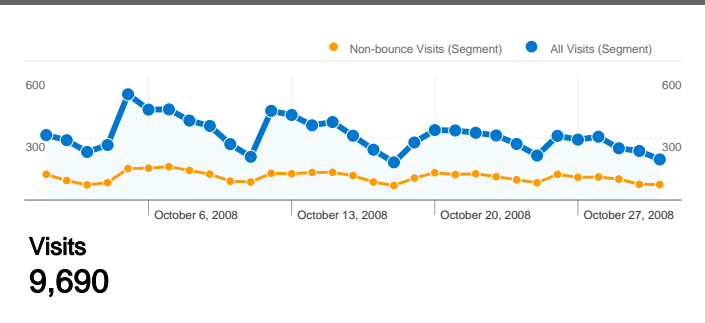

Visitors Overview