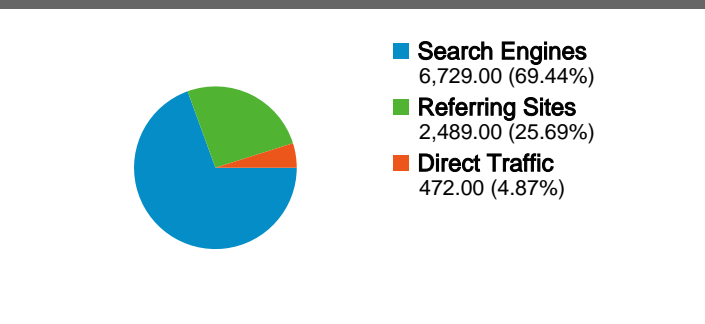

Site Usage

All Visits **9,690** Visits
 Non-bounce Visits **3,465**

All Visits **64.24%** Bounce Rate
 Non-bounce Visits **0.00%**

All Visits **25,370** Pageviews
 Non-bounce Visits **19,145**

All Visits **00:02:20** Avg. Time on Site
 Non-bounce Visits **00:06:31**

All Visits **2.62** Pages/Visit
 Non-bounce Visits **5.53**

All Visits **86.77%** % New Visits
 Non-bounce Visits **83.52%**

Visitors Overview

Traffic Sources Overview

Map Overlay world

Content Overview		
Pages	Pageviews	% Pageviews
/cgi-bin/display.cgi?text=elcc		
All Visits	6,615	26.07%
Non-bounce Visits	3,842	15.14%
% of Total	58.08%	58.08%
/index.shtml		
All Visits	2,311	9.11%
Non-bounce Visits	1,611	6.35%
% of Total	69.71%	69.71%
/materials/bio.shtml		
All Visits	1,521	6.00%
Non-bounce Visits	835	3.29%
% of Total	54.90%	54.90%
/texts/poems.shtml		
All Visits	1,489	5.87%
Non-bounce Visits	1,359	5.36%
% of Total	91.27%	91.27%
/cgi-bin/display.cgi?text=odfc		
All Visits	682	2.69%
Non-bounce Visits	459	1.81%
% of Total	67.30%	67.30%

9,690 visits came from 107 countries/territories in the "All Visits" segment

Site Usage

Visits	Pages/Visit	Avg. Time on Site	% New Visits	Bounce Rate	
9,690 Non-bounce Visits: 3,465	2.62 Non-bounce Visits: 5.53	00:02:20 Non-bounce Visits: 00:06:31	86.77% Non-bounce Visits: 83.52%	64.24% Non-bounce Visits: 0.00%	
Country/Territory	Visits	Pages/Visit	Avg. Time on Site	% New Visits	Bounce Rate
United States					
All Visits	3,669	2.28	00:01:56	90.49%	70.89%
Non-bounce Visits	1,068	5.38	00:06:39	85.39%	0.00%
% of Total	29.11%	136.50%	243.54%	-5.63%	-100.00%
Italy					
All Visits	2,013	2.39	00:02:06	83.95%	59.02%
Non-bounce Visits	825	4.39	00:05:09	84.61%	0.00%
% of Total	40.98%	83.74%	144.00%	0.78%	-100.00%
United Kingdom					
All Visits	1,045	3.62	00:03:22	83.92%	55.69%