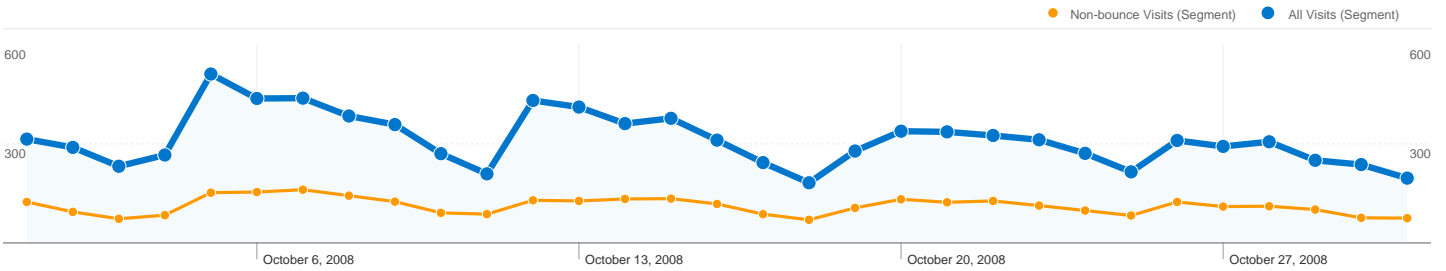

Site Usage

All Visits **9,690** Visits
 Non-bounce Visits **3,465**

All Visits **64.24%** Bounce Rate
 Non-bounce Visits **0.00%**

All Visits **25,370** Pageviews
 Non-bounce Visits **19,145**

All Visits **00:02:20** Avg. Time on Site
 Non-bounce Visits **00:06:31**

All Visits **2.62** Pages/Visit
 Non-bounce Visits **5.53**

All Visits **86.77%** % New Visits
 Non-bounce Visits **83.52%**

Visitors Overview

Traffic Sources Overview

Map Overlay world

Content Overview		
Pages	Pageviews	% Pageviews
/cgi-bin/display.cgi?text=elcc		
All Visits	6,615	26.07%
Non-bounce Visits	3,842	15.14%
% of Total	58.08%	58.08%
/index.shtml		
All Visits	2,311	9.11%
Non-bounce Visits	1,611	6.35%
% of Total	69.71%	69.71%
/materials/bio.shtml		
All Visits	1,521	6.00%
Non-bounce Visits	835	3.29%
% of Total	54.90%	54.90%
/texts/poems.shtml		
All Visits	1,489	5.87%
Non-bounce Visits	1,359	5.36%
% of Total	91.27%	91.27%
/cgi-bin/display.cgi?text=odfc		
All Visits	682	2.69%
Non-bounce Visits	459	1.81%
% of Total	67.30%	67.30%

9,036 people visited this site in the "All Visits" segment

All Visits **9,690** Visits
 Non-bounce Visits **3,465**

All Visits **N/A** Absolute Unique Visitors
 Non-bounce Visits **N/A**

All Visits **25,370** Pageviews
 Non-bounce Visits **19,145**