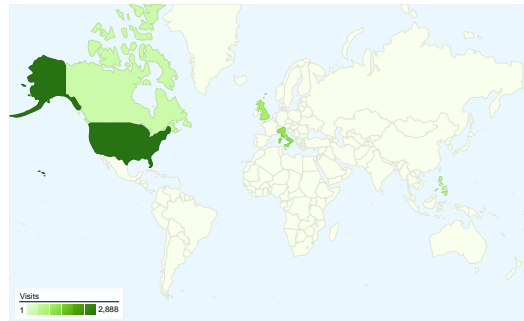

Site Usage

All Visits **7,876** Visits
 Non-bounce Visits **2,891**

All Visits **62.30%** Bounce Rate
 Non-bounce Visits **0.00%**

All Visits **22,911** Pageviews
 Non-bounce Visits **17,609**

All Visits **00:02:32** Avg. Time on Site
 Non-bounce Visits **00:06:44**

All Visits **2.91** Pages/Visit
 Non-bounce Visits **6.09**

All Visits **85.64%** % New Visits
 Non-bounce Visits **81.25%**

Visitors Overview

Map Overlay world

Traffic Sources Overview

Content Overview		
Pages	Pageviews	% Pageviews
/cgi-bin/display.cgi?text=elcc		
All Visits	5,559	24.26%
Non-bounce Visits	3,136	13.69%
% of Total	56.41%	56.41%
/index.shtml		
All Visits	1,610	7.03%
Non-bounce Visits	1,284	5.60%
% of Total	79.75%	79.75%
/texts/poems.shtml		
All Visits	1,248	5.45%
Non-bounce Visits	1,122	4.90%
% of Total	89.90%	89.90%
/materials/bio.shtml		
All Visits	1,045	4.56%
Non-bounce Visits	713	3.11%
% of Total	68.23%	68.23%
/cgi-bin/display.cgi?text=odfc		
All Visits	957	4.18%
Non-bounce Visits	686	2.99%
% of Total	71.68%	71.68%

7,330 people visited this site in the "All Visits" segment

All Visits 7,876 Visits
Non-bounce Visits 2,891

All Visits N/A Absolute Unique Visitors
Non-bounce Visits N/A

All Visits 22,911 Pageviews
Non-bounce Visits 17,609

Site Usage

Visits	Pages/Visit	Avg. Time on Site	% New Visits	Bounce Rate	
7,876 Non-bounce Visits: 2,891	2.91 Non-bounce Visits: 6.09	00:02:32 Non-bounce Visits: 00:06:44	85.64% Non-bounce Visits: 81.25%	62.30% Non-bounce Visits: 0.00%	
Country/Territory	Visits	Pages/Visit	Avg. Time on Site	% New Visits	Bounce Rate
United States					
All Visits	2,888	2.63	00:02:00	86.46%	65.55%
Non-bounce Visits	974	5.74	00:05:49	81.01%	0.00%
% of Total	33.73%	118.10%	190.06%	-6.31%	-100.00%
Italy					
All Visits	1,145	2.96	00:02:24	84.37%	59.91%
Non-bounce Visits	442	5.93	00:05:59	84.39%	0.00%
% of Total	38.60%	100.45%	150.06%	0.03%	-100.00%
United Kingdom					
All Visits	939	3.14	00:02:28	87.97%	59.64%