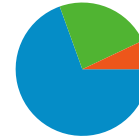

Search Engines
5,473.00 (69.49%)
Referring Sites
1,849.00 (23.48%)
Direct Traffic
554.00 (7.03%)

Top Traffic Sources

Sources	Visits	% visits
google (organic)		
All Visits	4,374	55.54%
Non-bounce Visits	1,625	20.63%
% of Total	37.15%	37.15%
yahoo (organic)		
All Visits	789	10.02%
Non-bounce Visits	279	3.54%
% of Total	35.36%	35.36%
en.wikipedia.org (referral)		
All Visits	614	7.80%
Non-bounce Visits	166	2.11%
% of Total	27.04%	27.04%
(direct) ((none))		
All Visits	554	7.03%
Non-bounce Visits	184	2.34%
% of Total	33.21%	33.21%

Keywords	Visits	% visits
thomas gray		
All Visits	729	13.32%
Non-bounce Visits	436	7.97%
% of Total	59.81%	59.81%
elegy written in a country churchyard		
All Visits	579	10.58%
Non-bounce Visits	207	3.78%
% of Total	35.75%	35.75%
elegy written in a country churchyard by thomas gray		
All Visits	96	1.75%
Non-bounce Visits	29	0.53%
% of Total	30.21%	30.21%
elegy in a country churchyard		
All Visits	67	1.22%
Non-bounce Visits	14	0.26%
% of Total	20.90%	20.90%