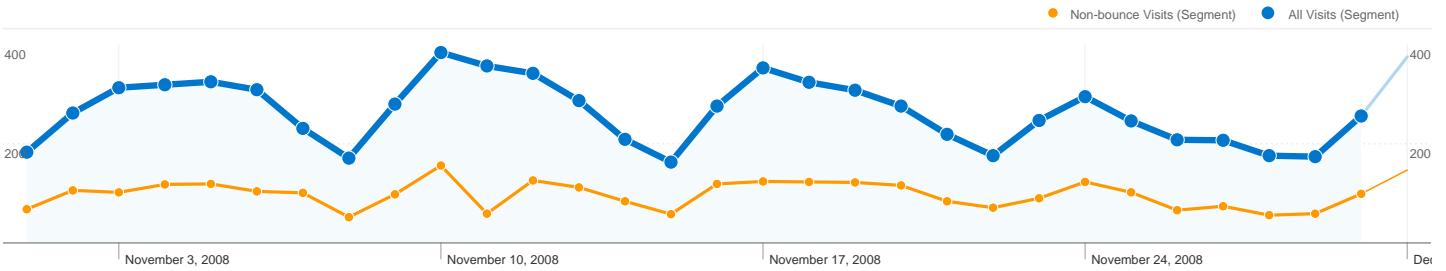

Site Usage

All Visits **7,876** Visits
 Non-bounce Visits **2,891**

All Visits **62.30%** Bounce Rate
 Non-bounce Visits **0.00%**

All Visits **22,911** Pageviews
 Non-bounce Visits **17,609**

All Visits **00:02:32** Avg. Time on Site
 Non-bounce Visits **00:06:44**

All Visits **2.91** Pages/Visit
 Non-bounce Visits **6.09**

All Visits **85.64%** % New Visits
 Non-bounce Visits **81.25%**

Visitors Overview

Map Overlay world

Traffic Sources Overview

Content Overview		
Pages	Pageviews	% Pageviews
/cgi-bin/display.cgi?text=elcc		
All Visits	5,559	24.26%
Non-bounce Visits	3,136	13.69%
% of Total	56.41%	56.41%
/index.shtml		
All Visits	1,610	7.03%
Non-bounce Visits	1,284	5.60%
% of Total	79.75%	79.75%
/texts/poems.shtml		
All Visits	1,248	5.45%
Non-bounce Visits	1,122	4.90%
% of Total	89.90%	89.90%
/materials/bio.shtml		
All Visits	1,045	4.56%
Non-bounce Visits	713	3.11%
% of Total	68.23%	68.23%
/cgi-bin/display.cgi?text=odfc		
All Visits	957	4.18%
Non-bounce Visits	686	2.99%
% of Total	71.68%	71.68%

7,330 people visited this site in the "All Visits" segment

All Visits 7,876 Visits
Non-bounce Visits 2,891

All Visits N/A Absolute Unique Visitors
Non-bounce Visits N/A

All Visits 22,911 Pageviews
Non-bounce Visits 17,609

1 - 10 of 109

Pages on this site were viewed a total of 22,911 times in the "All Visits" segment

 **All Visits 22,911 Pageviews**
Non-bounce Visits 17,609

 **All Visits 17,143 Unique Views**
Non-bounce Visits 11,959