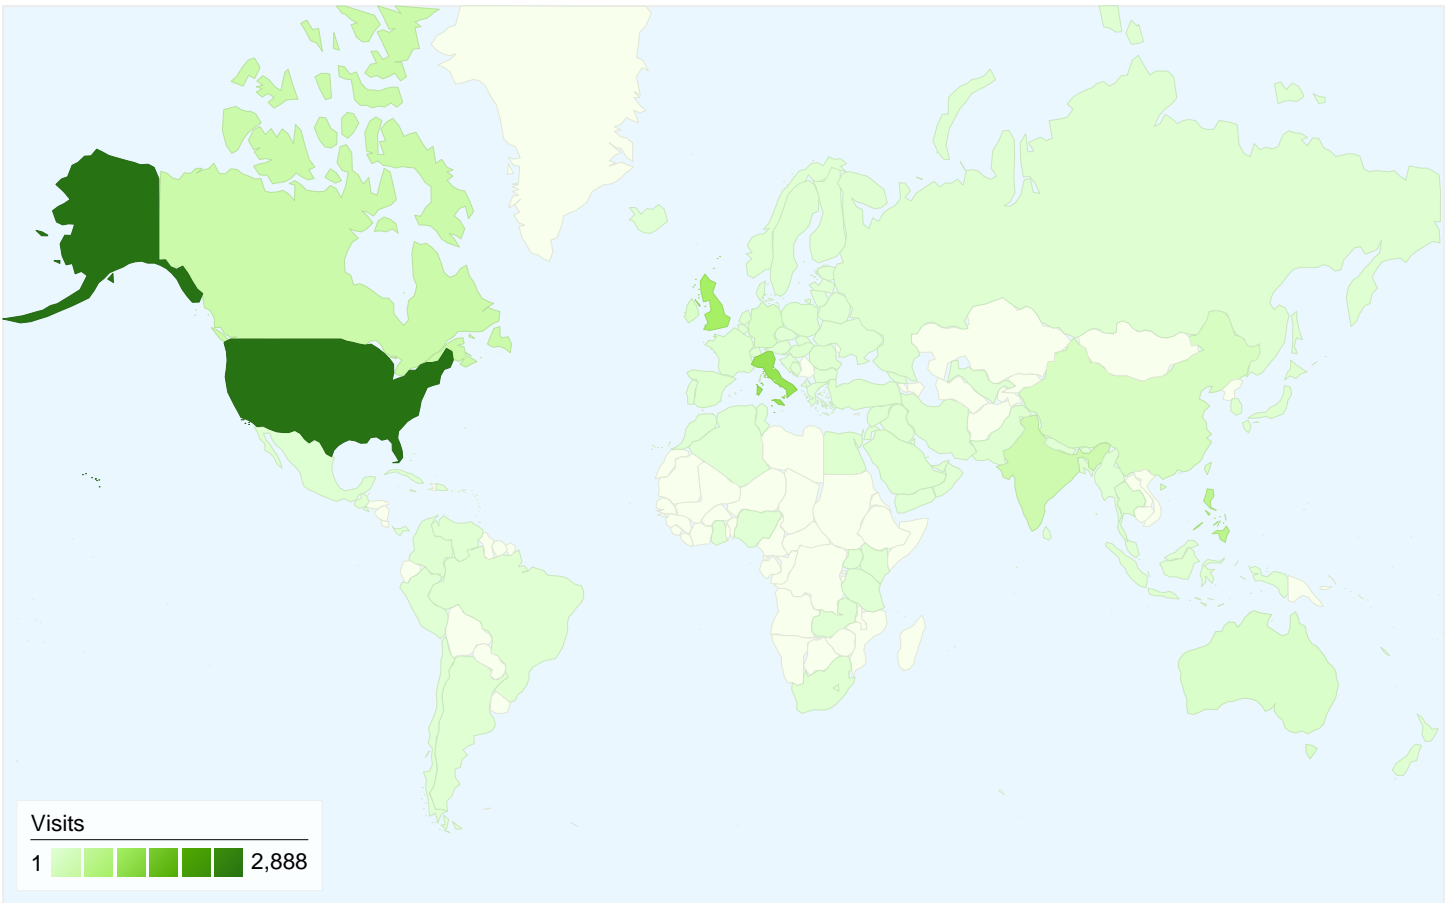

All traffic sources sent a total of 7,876 visits in the "All Visits" segment

All Visits 7.03% Direct Traffic
 Non-bounce Visits **6.36%**

All Visits 23.48% Referring Sites
 Non-bounce Visits **23.56%**

All Visits 69.49% Search Engines
 Non-bounce Visits **70.08%**

Search Engines
 5,473.00 (69.49%)
Referring Sites
 1,849.00 (23.48%)
Direct Traffic
 554.00 (7.03%)

Top Traffic Sources

Sources	Visits	% visits
google (organic)		
All Visits	4,374	55.54%
Non-bounce Visits	1,625	20.63%
% of Total	37.15%	37.15%
yahoo (organic)		
All Visits	789	10.02%
Non-bounce Visits	279	3.54%
% of Total	35.36%	35.36%
en.wikipedia.org (referral)		
All Visits	614	7.80%
Non-bounce Visits	166	2.11%
% of Total	27.04%	27.04%
(direct) ((none))		
All Visits	554	7.03%
Non-bounce Visits	184	2.34%
% of Total	33.21%	33.21%

it.wikipedia.org (referral)		
All Visits	478	6.07%
Non-bounce Visits	163	2.07%
% of Total	34.10%	34.10%

thomas gray elegy		
All Visits	60	1.10%
Non-bounce Visits	28	0.51%
% of Total	46.67%	46.67%

7,876 visits came from 109 countries/territories in the "All Visits" segment