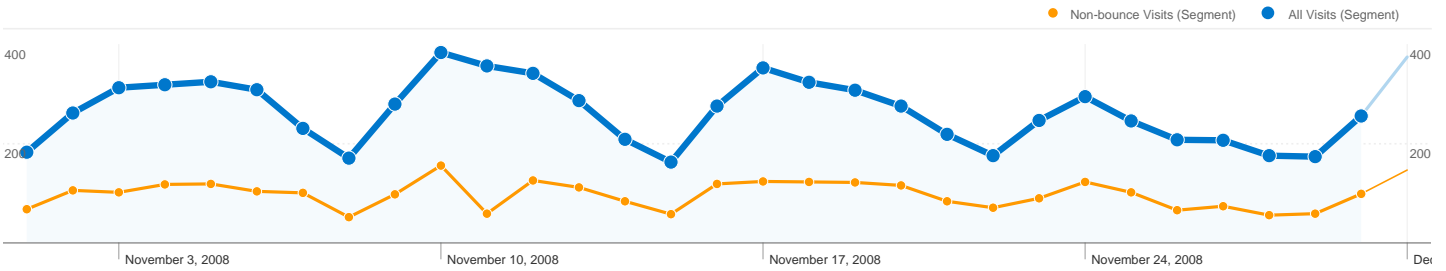

All traffic sources sent a total of 7,876 visits in the "All Visits" segment

All Visits 7.03% Direct Traffic
Non-bounce Visits **6.36%**

All Visits 23.48% Referring Sites
Non-bounce Visits **23.56%**

All Visits 69.49% Search Engines
Non-bounce Visits **70.08%**

Search Engines
5,473.00 (69.49%)
Referring Sites
1,849.00 (23.48%)
Direct Traffic
554.00 (7.03%)

Top Traffic Sources

Sources	Visits	% visits
google (organic)		
All Visits	4,374	55.54%
Non-bounce Visits	1,625	20.63%
% of Total	37.15%	37.15%
yahoo (organic)		
All Visits	789	10.02%
Non-bounce Visits	279	3.54%
% of Total	35.36%	35.36%
en.wikipedia.org (referral)		
All Visits	614	7.80%
Non-bounce Visits	166	2.11%
% of Total	27.04%	27.04%
(direct) ((none))		
All Visits	554	7.03%
Non-bounce Visits	184	2.34%
% of Total	33.21%	33.21%

Keywords	Visits	% visits
thomas gray		
All Visits	729	13.32%
Non-bounce Visits	436	7.97%
% of Total	59.81%	59.81%
elegy written in a country churchyard		
All Visits	579	10.58%
Non-bounce Visits	207	3.78%
% of Total	35.75%	35.75%
elegy written in a country churchyard by thomas gray		
All Visits	96	1.75%
Non-bounce Visits	29	0.53%
% of Total	30.21%	30.21%
elegy in a country churchyard		
All Visits	67	1.22%
Non-bounce Visits	14	0.26%
% of Total	20.90%	20.90%