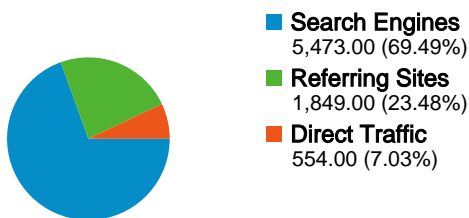

Site Usage

All Visits **7,876** Visits
 Non-bounce Visits **2,891**

All Visits **62.30%** Bounce Rate
 Non-bounce Visits **0.00%**

All Visits **22,911** Pageviews
 Non-bounce Visits **17,609**

All Visits **00:02:32** Avg. Time on Site
 Non-bounce Visits **00:06:44**

All Visits **2.91** Pages/Visit
 Non-bounce Visits **6.09**

All Visits **85.64%** % New Visits
 Non-bounce Visits **81.25%**

Visitors Overview

Map Overlay world

Traffic Sources Overview

Content Overview		
Pages	Pageviews	% Pageviews
/cgi-bin/display.cgi?text=elcc		
All Visits	5,559	24.26%
Non-bounce Visits	3,136	13.69%
% of Total	56.41%	56.41%
/index.shtml		
All Visits	1,610	7.03%
Non-bounce Visits	1,284	5.60%
% of Total	79.75%	79.75%
/texts/poems.shtml		
All Visits	1,248	5.45%
Non-bounce Visits	1,122	4.90%
% of Total	89.90%	89.90%
/materials/bio.shtml		
All Visits	1,045	4.56%
Non-bounce Visits	713	3.11%
% of Total	68.23%	68.23%
/cgi-bin/display.cgi?text=odfc		
All Visits	957	4.18%
Non-bounce Visits	686	2.99%
% of Total	71.68%	71.68%

7,330 people visited this site in the "All Visits" segment

All Visits 7,876 Visits
Non-bounce Visits 2,891

All Visits N/A Absolute Unique Visitors
Non-bounce Visits N/A

All Visits 22,911 Pageviews
Non-bounce Visits 17,609