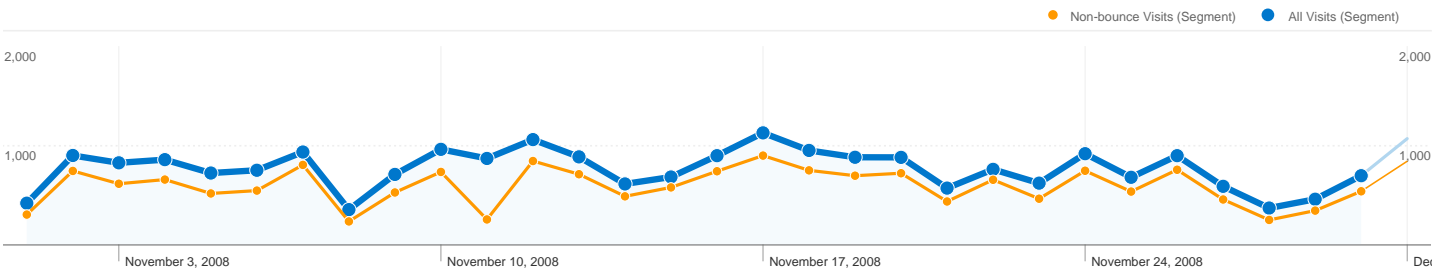

Pages on this site were viewed a total of 22,911 times in the "All Visits" segment

All Visits 22,911 Pageviews
Non-bounce Visits 17,609

All Visits 17,143 Unique Views
Non-bounce Visits 11,959

All Visits 62.30% Bounce Rate
Non-bounce Visits 0.00%

Top Content

Pages	Pageviews	% Pageviews
/cgi-bin/display.cgi?text=elcc		
All Visits	5,559	24.26%
Non-bounce Visits	3,136	13.69%
% of Total	56.41%	56.41%
/index.shtml		
All Visits	1,610	7.03%
Non-bounce Visits	1,284	5.60%
% of Total	79.75%	79.75%
/texts/poems.shtml		
All Visits	1,248	5.45%
Non-bounce Visits	1,122	4.90%
% of Total	89.90%	89.90%
/materials/bio.shtml		
All Visits	1,045	4.56%
Non-bounce Visits	713	3.11%
% of Total	68.23%	68.23%