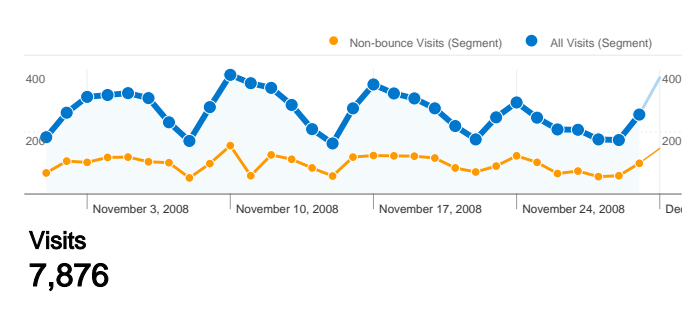

Visitors Overview