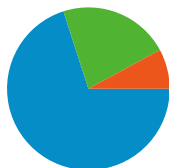

**Site Usage**

All Visits **6,487** Visits  
 Non-bounce Visits **2,459**

All Visits **62.09%** Bounce Rate  
 Non-bounce Visits **0.00%**

All Visits **17,496** Pageviews  
 Non-bounce Visits **13,468**

All Visits **00:02:19** Avg. Time on Site  
 Non-bounce Visits **00:06:06**

All Visits **2.70** Pages/Visit  
 Non-bounce Visits **5.48**

All Visits **84.29%** % New Visits  
 Non-bounce Visits **78.89%**

**Visitors Overview**

Visits  
**6,487**

**Map Overlay world**

**Traffic Sources Overview**

- **Search Engines**  
4,543.00 (70.03%)
- **Referring Sites**  
1,432.00 (22.07%)
- **Direct Traffic**  
512.00 (7.89%)

Content Overview		
Pages	Pageviews	% Pageviews
/cgi-bin/display.cgi?text=elcc		
All Visits	4,350	24.86%
Non-bounce Visits	2,448	13.99%
% of Total	56.28%	56.28%
/index.shtml		
All Visits	1,472	8.41%
Non-bounce Visits	1,163	6.65%
% of Total	79.01%	79.01%
/texts/poems.shtml		
All Visits	979	5.60%
Non-bounce Visits	913	5.22%
% of Total	93.26%	93.26%
/materials/bio.shtml		
All Visits	745	4.26%
Non-bounce Visits	522	2.98%
% of Total	70.07%	70.07%
/cgi-bin/display.cgi?text=odfc		
All Visits	719	4.11%
Non-bounce Visits	506	2.89%
% of Total	70.38%	70.38%