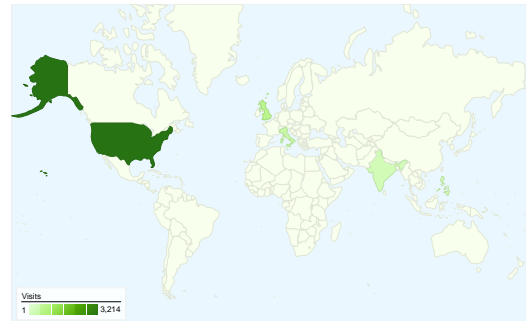

**Site Usage**

All Visits **6,487** Visits  
 Non-bounce Visits **2,459**

All Visits **62.09%** Bounce Rate  
 Non-bounce Visits **0.00%**

All Visits **17,496** Pageviews  
 Non-bounce Visits **13,468**

All Visits **00:02:19** Avg. Time on Site  
 Non-bounce Visits **00:06:06**

All Visits **2.70** Pages/Visit  
 Non-bounce Visits **5.48**

All Visits **84.29%** % New Visits  
 Non-bounce Visits **78.89%**

**Visitors Overview**

Visits  
**6,487**

**Map Overlay world**

**Traffic Sources Overview**

**5,986 people visited this site in the "All Visits" segment**

All Visits **6,487** Visits  
 Non-bounce Visits **2,459**

All Visits **N/A** Absolute Unique Visitors  
 Non-bounce Visits **N/A**

All Visits **17,496** Pageviews  
 Non-bounce Visits **13,468**