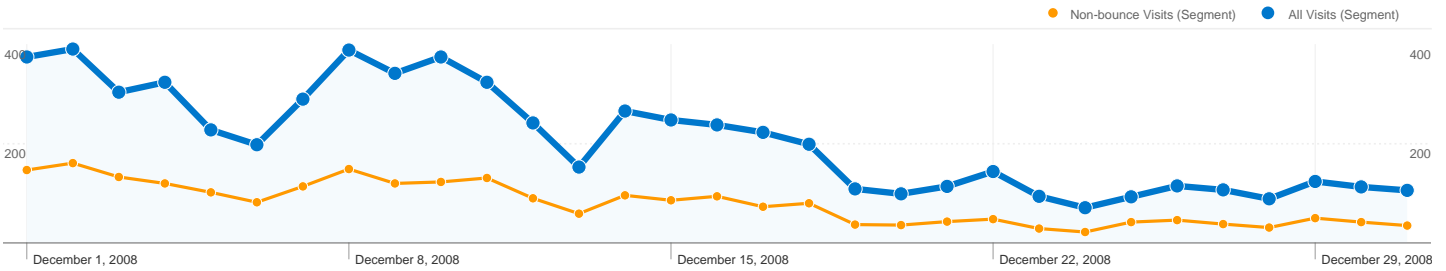

All traffic sources sent a total of 6,487 visits in the "All Visits" segment

All Visits 7.89% Direct Traffic
Non-bounce Visits **6.10%**

All Visits 22.07% Referring Sites
Non-bounce Visits **23.14%**

All Visits 70.03% Search Engines
Non-bounce Visits **70.76%**