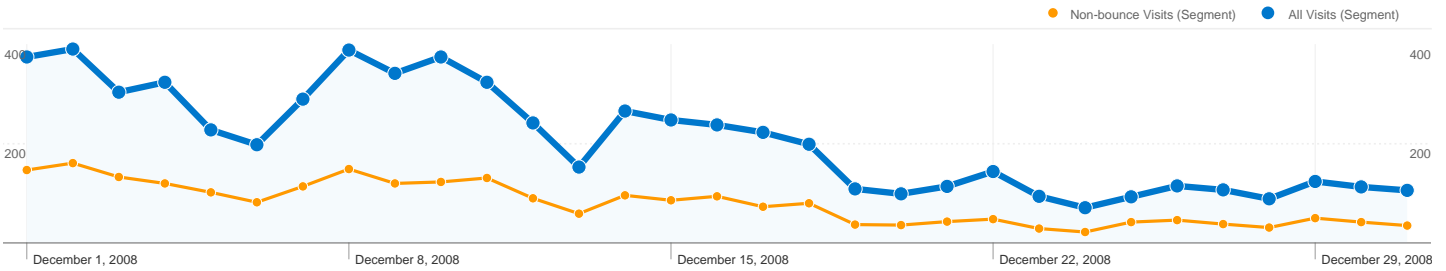

**Site Usage**

All Visits **6,487** Visits  
 Non-bounce Visits **2,459**

All Visits **62.09%** Bounce Rate  
 Non-bounce Visits **0.00%**

All Visits **17,496** Pageviews  
 Non-bounce Visits **13,468**

All Visits **00:02:19** Avg. Time on Site  
 Non-bounce Visits **00:06:06**

All Visits **2.70** Pages/Visit  
 Non-bounce Visits **5.48**

All Visits **84.29%** % New Visits  
 Non-bounce Visits **78.89%**

**Visitors Overview**

Visits  
**6,487**

**Map Overlay world**

**Traffic Sources Overview**

**5,986 people visited this site in the "All Visits" segment**

All Visits **6,487** Visits  
 Non-bounce Visits **2,459**

All Visits **N/A** Absolute Unique Visitors  
 Non-bounce Visits **N/A**

All Visits **17,496** Pageviews  
 Non-bounce Visits **13,468**

1 - 10 of 100

**Pages on this site were viewed a total of 17,496 times in the "All Visits" segment**

**All Visits 17,496 Pageviews**  
**Non-bounce Visits 13,468**

**All Visits 13,358 Unique Views**  
**Non-bounce Visits 9,330**