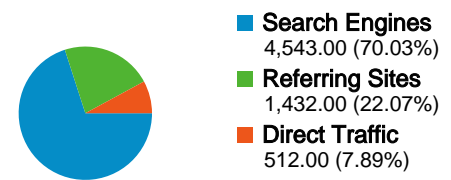

Top Traffic Sources

Sources	Visits	% visits
google (organic)		
All Visits	3,732	57.53%
Non-bounce Visits	1,449	22.34%
% of Total	38.83%	38.83%
yahoo (organic)		
All Visits	535	8.25%
Non-bounce Visits	186	2.87%
% of Total	34.77%	34.77%
(direct) ((none))		
All Visits	512	7.89%
Non-bounce Visits	150	2.31%
% of Total	29.30%	29.30%
en.wikipedia.org (referral)		
All Visits	508	7.83%
Non-bounce Visits	159	2.45%
% of Total	31.30%	31.30%

Keywords	Visits	% visits
thomas gray		
All Visits	616	13.56%
Non-bounce Visits	389	8.56%
% of Total	63.15%	63.15%
elegy written in a country churchyard		
All Visits	481	10.59%
Non-bounce Visits	155	3.41%
% of Total	32.22%	32.22%
elegy written in a country churchyard by thomas gray		
All Visits	92	2.03%
Non-bounce Visits	18	0.40%
% of Total	19.57%	19.57%
elegy in a country churchyard		
All Visits	58	1.28%
Non-bounce Visits	25	0.55%
% of Total	43.10%	43.10%