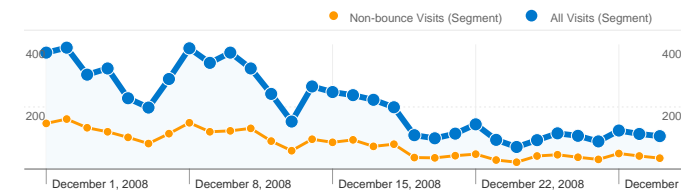

**Site Usage**

All Visits **6,487** Visits  
 Non-bounce Visits **2,459**

All Visits **62.09%** Bounce Rate  
 Non-bounce Visits **0.00%**

All Visits **17,496** Pageviews  
 Non-bounce Visits **13,468**

All Visits **00:02:19** Avg. Time on Site  
 Non-bounce Visits **00:06:06**

All Visits **2.70** Pages/Visit  
 Non-bounce Visits **5.48**

All Visits **84.29%** % New Visits  
 Non-bounce Visits **78.89%**

**Visitors Overview**

Visits  
**6,487**

**Map Overlay world**

**Traffic Sources Overview**

**5,986 people visited this site in the "All Visits" segment**

All Visits **6,487** Visits  
 Non-bounce Visits **2,459**

All Visits **N/A** Absolute Unique Visitors  
 Non-bounce Visits **N/A**

All Visits **17,496** Pageviews  
 Non-bounce Visits **13,468**

1 - 10 of 100

**Pages on this site were viewed a total of 17,496 times in the "All Visits" segment**

**All Visits 17,496 Pageviews**  
**Non-bounce Visits 13,468**

**All Visits 13,358 Unique Views**  
**Non-bounce Visits 9,330**