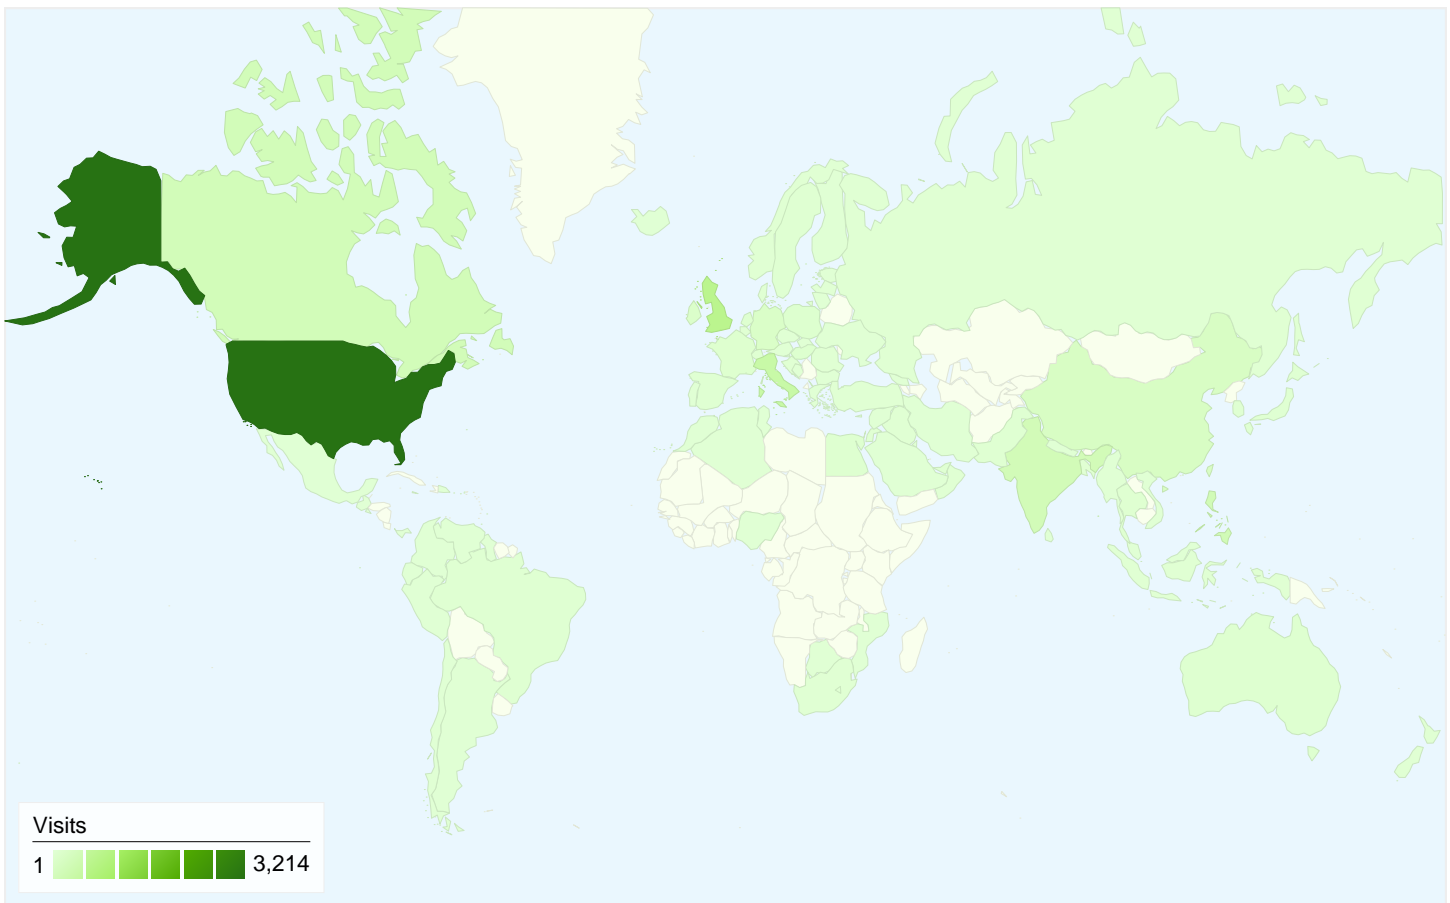

6,487 visits came from 100 countries/territories in the "All Visits" segment

Site Usage

Visits	Pages/Visit	Avg. Time on Site	% New Visits	Bounce Rate	
6,487 Non-bounce Visits: 2,459	2.70 Non-bounce Visits: 5.48	00:02:19 Non-bounce Visits: 00:06:06	84.29% Non-bounce Visits: 78.89%	62.09% Non-bounce Visits: 0.00%	
Country/Territory	Visits	Pages/Visit	Avg. Time on Site	% New Visits	Bounce Rate
United States					
All Visits	3,214	2.54	00:02:14	85.41%	63.25%
Non-bounce Visits	1,181	5.19	00:06:05	79.93%	0.00%
% of Total	36.75%	104.32%	172.14%	-6.41%	-100.00%
United Kingdom					
All Visits	673	2.86	00:02:32	86.18%	58.84%
Non-bounce Visits	277	5.53	00:06:09	83.39%	0.00%
% of Total	41.16%	93.06%	142.96%	-3.23%	-100.00%
Italy					
All Visits	437	2.05	00:01:37	83.75%	65.90%