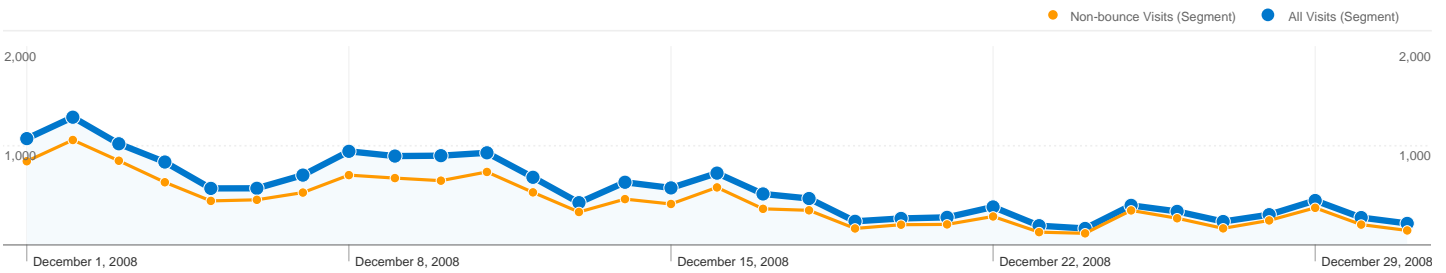

Pages on this site were viewed a total of 17,496 times in the "All Visits" segment

All Visits 17,496 Pageviews
Non-bounce Visits 13,468

All Visits 13,358 Unique Views
Non-bounce Visits 9,330

All Visits 62.09% Bounce Rate
Non-bounce Visits 0.00%

Top Content

Pages	Pageviews	% Pageviews
/cgi-bin/display.cgi?text=elcc		
All Visits	4,350	24.86%
Non-bounce Visits	2,448	13.99%
% of Total	56.28%	56.28%
/index.shtml		
All Visits	1,472	8.41%
Non-bounce Visits	1,163	6.65%
% of Total	79.01%	79.01%
/texts/poems.shtml		
All Visits	979	5.60%
Non-bounce Visits	913	5.22%
% of Total	93.26%	93.26%
/materials/bio.shtml		
All Visits	745	4.26%
Non-bounce Visits	522	2.98%
% of Total	70.07%	70.07%