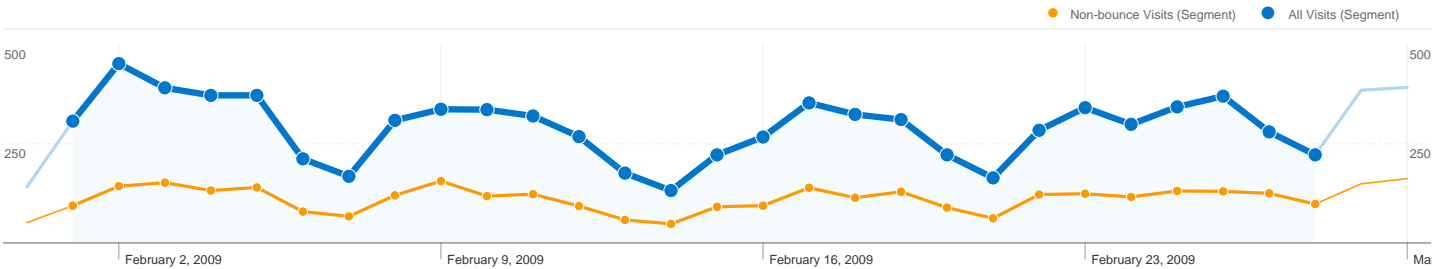

Site Usage

All Visits **8,154** Visits
 Non-bounce Visits **3,087**

All Visits **62.14%** Bounce Rate
 Non-bounce Visits **0.00%**

All Visits **22,263** Pageviews
 Non-bounce Visits **17,196**

All Visits **00:02:30** Avg. Time on Site
 Non-bounce Visits **00:06:36**

All Visits **2.73** Pages/Visit
 Non-bounce Visits **5.57**

All Visits **83.41%** % New Visits
 Non-bounce Visits **80.73%**

Visitors Overview

Visits
8,154

Map Overlay world

Traffic Sources Overview

- **Search Engines**
5,559.00 (68.18%)
- **Referring Sites**
1,820.00 (22.32%)
- **Direct Traffic**
775.00 (9.50%)

7,506 people visited this site in the "All Visits" segment

All Visits 8,154 Visits
Non-bounce Visits 3,087

All Visits N/A Absolute Unique Visitors
Non-bounce Visits N/A

All Visits 22,263 Pageviews
Non-bounce Visits 17,196

8,154 visits came from 105 countries/territories in the "All Visits" segment

Site Usage

Visits	Pages/Visit	Avg. Time on Site	% New Visits	Bounce Rate	
8,154 Non-bounce Visits: 3,087	2.73 Non-bounce Visits: 5.57	00:02:30 Non-bounce Visits: 00:06:36	83.41% Non-bounce Visits: 80.73%	62.14% Non-bounce Visits: 0.00%	
Country/Territory	Visits	Pages/Visit	Avg. Time on Site	% New Visits	Bounce Rate
United States					
All Visits	4,018	2.61	00:02:17	84.99%	64.19%
Non-bounce Visits	1,439	5.51	00:06:22	81.17%	0.00%
% of Total	35.81%	110.68%	179.22%	-4.50%	-100.00%
United Kingdom					
All Visits	922	3.14	00:02:37	81.89%	59.22%
Non-bounce Visits	376	6.26	00:06:25	82.98%	0.00%
% of Total	40.78%	99.01%	145.21%	1.33%	-100.00%
Italy					
All Visits	592	2.17	00:01:43	84.12%	65.03%