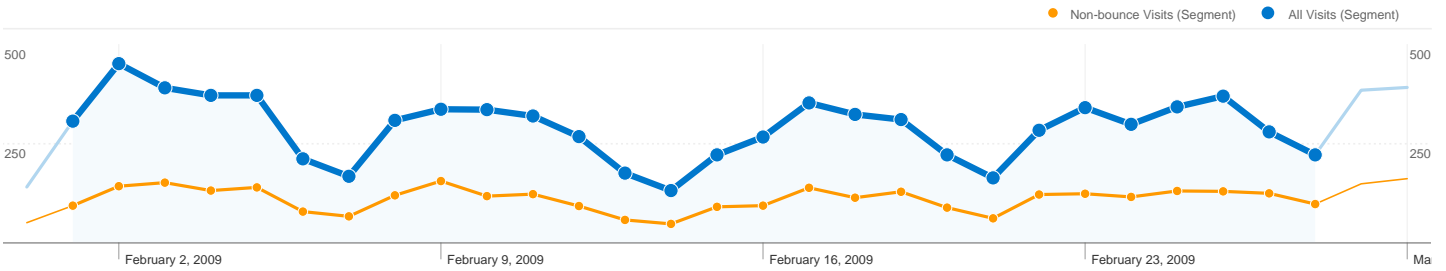

All traffic sources sent a total of 8,154 visits in the "All Visits" segment

All Visits **9.50%** Direct Traffic
Non-bounce Visits **7.48%**

All Visits **22.32%** Referring Sites
Non-bounce Visits **22.81%**

All Visits **68.18%** Search Engines
Non-bounce Visits **69.71%**

- **Search Engines**
  5,559.00 (68.18%)
- **Referring Sites**
  1,820.00 (22.32%)
- **Direct Traffic**
  775.00 (9.50%)

Top Traffic Sources

Sources	Visits	% visits
google (organic)		
All Visits	4,664	57.20%
Non-bounce Visits	1,798	22.05%
% of Total	38.55%	38.55%
(direct) ((none))		
All Visits	775	9.50%
Non-bounce Visits	231	2.83%
% of Total	29.81%	29.81%
yahoo (organic)		
All Visits	644	7.90%
Non-bounce Visits	257	3.15%
% of Total	39.91%	39.91%
en.wikipedia.org (referral)		
All Visits	590	7.24%
Non-bounce Visits	166	2.04%
% of Total	28.14%	28.14%

Keywords	Visits	% visits
thomas gray		
All Visits	762	13.71%
Non-bounce Visits	478	8.60%
% of Total	62.73%	62.73%
elegy written in a country churchyard		
All Visits	676	12.16%
Non-bounce Visits	245	4.41%
% of Total	36.24%	36.24%
elegy in a country churchyard		
All Visits	72	1.30%
Non-bounce Visits	11	0.20%
% of Total	15.28%	15.28%
elegy written in a country churchyard by thomas gray		
All Visits	59	1.06%
Non-bounce Visits	15	0.27%
% of Total	25.42%	25.42%