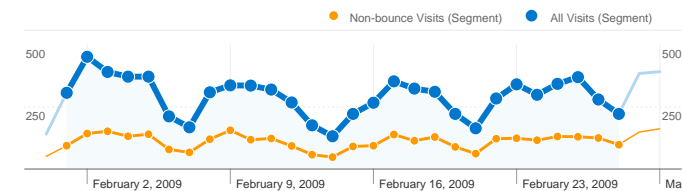

Visitors Overview

Visits
8,154