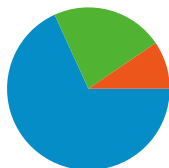

Site Usage

All Visits **8,154** Visits
 Non-bounce Visits **3,087**

All Visits **62.14%** Bounce Rate
 Non-bounce Visits **0.00%**

All Visits **22,263** Pageviews
 Non-bounce Visits **17,196**

All Visits **00:02:30** Avg. Time on Site
 Non-bounce Visits **00:06:36**

All Visits **2.73** Pages/Visit
 Non-bounce Visits **5.57**

All Visits **83.41%** % New Visits
 Non-bounce Visits **80.73%**

Visitors Overview

Visits
8,154

Map Overlay world

Traffic Sources Overview

- **Search Engines**
5,559.00 (68.18%)
- **Referring Sites**
1,820.00 (22.32%)
- **Direct Traffic**
775.00 (9.50%)

Content Overview		
Pages	Pageviews	% Pageviews
/cgi-bin/display.cgi?text=elcc		
All Visits	5,622	25.25%
Non-bounce Visits	3,220	14.46%
% of Total	57.27%	57.27%
/index.shtml		
All Visits	1,667	7.49%
Non-bounce Visits	1,358	6.10%
% of Total	81.46%	81.46%
/texts/poems.shtml		
All Visits	1,364	6.13%
Non-bounce Visits	1,297	5.83%
% of Total	95.09%	95.09%
/materials/bio.shtml		
All Visits	1,095	4.92%
Non-bounce Visits	742	3.33%
% of Total	67.76%	67.76%
/cgi-bin/display.cgi?text=odfc		
All Visits	837	3.76%
Non-bounce Visits	560	2.52%
% of Total	66.91%	66.91%