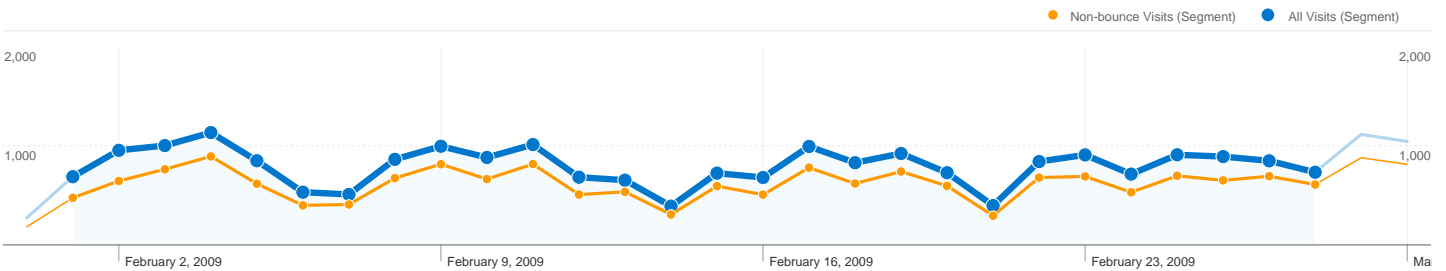

Pages on this site were viewed a total of 22,263 times in the "All Visits" segment

All Visits 22,263 Pageviews
Non-bounce Visits 17,196

All Visits 16,887 Unique Views
Non-bounce Visits 11,820

All Visits 62.14% Bounce Rate
Non-bounce Visits 0.00%

Top Content

Pages	Pageviews	% Pageviews
/cgi-bin/display.cgi?text=elcc		
All Visits	5,622	25.25%
Non-bounce Visits	3,220	14.46%
% of Total	57.27%	57.27%
/index.shtml		
All Visits	1,667	7.49%
Non-bounce Visits	1,358	6.10%
% of Total	81.46%	81.46%
/texts/poems.shtml		
All Visits	1,364	6.13%
Non-bounce Visits	1,297	5.83%
% of Total	95.09%	95.09%
/materials/bio.shtml		
All Visits	1,095	4.92%
Non-bounce Visits	742	3.33%
% of Total	67.76%	67.76%