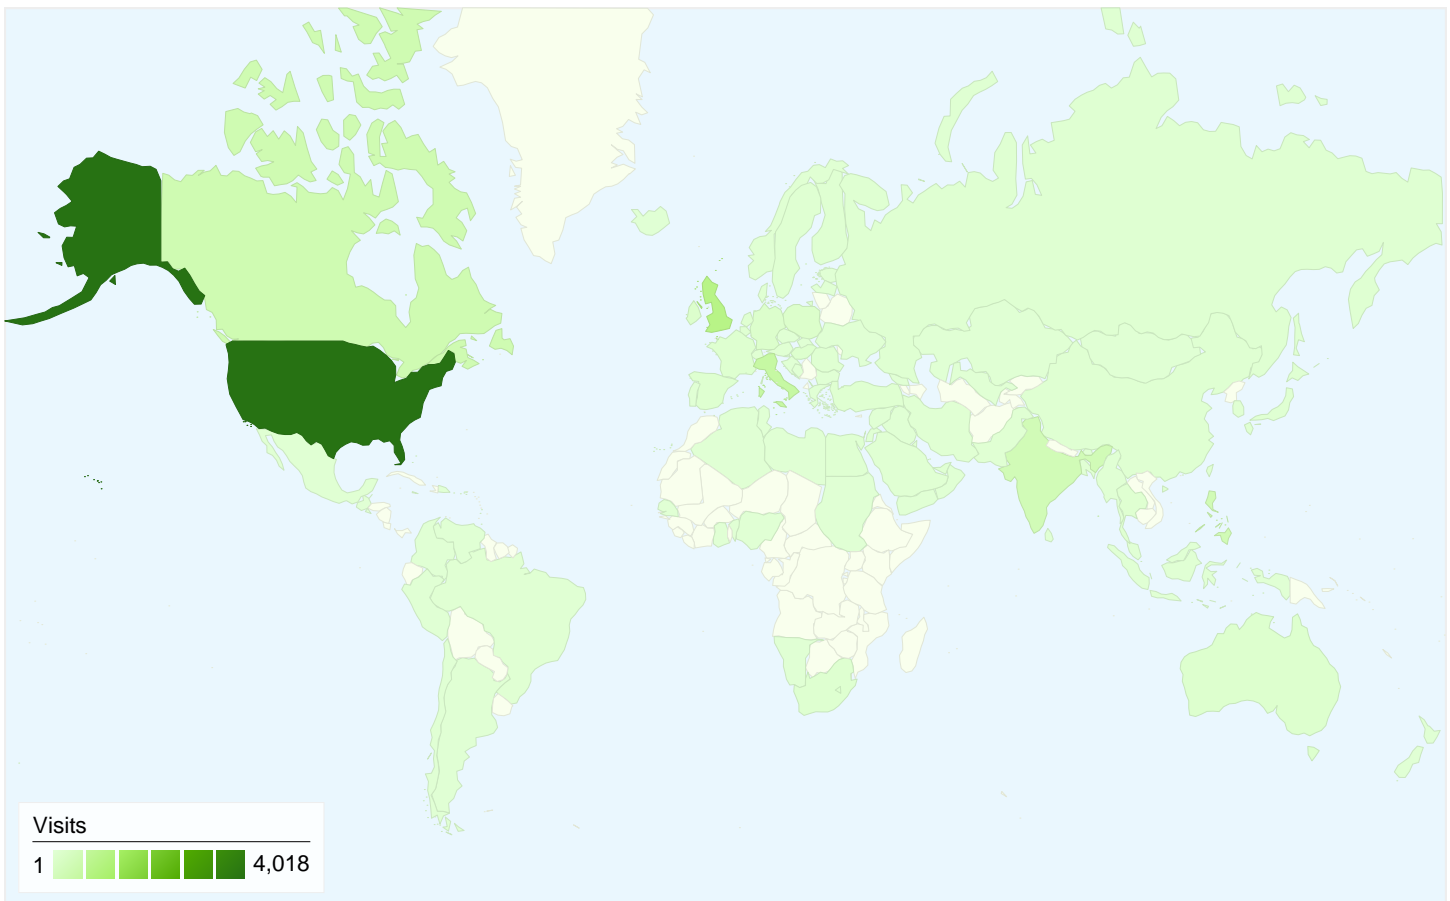

All traffic sources sent a total of 8,154 visits in the "All Visits" segment

 All Visits **9.50%** Direct Traffic
 Non-bounce Visits **7.48%**

 All Visits **22.32%** Referring Sites
 Non-bounce Visits **22.81%**

 All Visits **68.18%** Search Engines
 Non-bounce Visits **69.71%**

- **Search Engines**
5,559.00 (68.18%)
- **Referring Sites**
1,820.00 (22.32%)
- **Direct Traffic**
775.00 (9.50%)

Top Traffic Sources

8,154 visits came from 105 countries/territories in the "All Visits" segment

Site Usage

Visits	Pages/Visit	Avg. Time on Site	% New Visits	Bounce Rate	
8,154 Non-bounce Visits: 3,087	2.73 Non-bounce Visits: 5.57	00:02:30 Non-bounce Visits: 00:06:36	83.41% Non-bounce Visits: 80.73%	62.14% Non-bounce Visits: 0.00%	
Country/Territory	Visits	Pages/Visit	Avg. Time on Site	% New Visits	Bounce Rate
United States					
All Visits	4,018	2.61	00:02:17	84.99%	64.19%
Non-bounce Visits	1,439	5.51	00:06:22	81.17%	0.00%
% of Total	35.81%	110.68%	179.22%	-4.50%	-100.00%
United Kingdom					
All Visits	922	3.14	00:02:37	81.89%	59.22%
Non-bounce Visits	376	6.26	00:06:25	82.98%	0.00%
% of Total	40.78%	99.01%	145.21%	1.33%	-100.00%
Italy					
All Visits	592	2.17	00:01:43	84.12%	65.03%