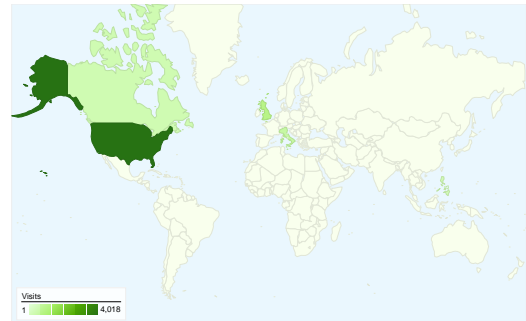

Site Usage

All Visits **8,154** Visits
 Non-bounce Visits **3,087**

All Visits **62.14%** Bounce Rate
 Non-bounce Visits **0.00%**

All Visits **22,263** Pageviews
 Non-bounce Visits **17,196**

All Visits **00:02:30** Avg. Time on Site
 Non-bounce Visits **00:06:36**

All Visits **2.73** Pages/Visit
 Non-bounce Visits **5.57**

All Visits **83.41%** % New Visits
 Non-bounce Visits **80.73%**

Visitors Overview

Visits
8,154

Map Overlay world

Traffic Sources Overview

- **Search Engines**
5,559.00 (68.18%)
- **Referring Sites**
1,820.00 (22.32%)
- **Direct Traffic**
775.00 (9.50%)

7,506 people visited this site in the "All Visits" segment

All Visits 8,154 Visits
Non-bounce Visits 3,087

All Visits N/A Absolute Unique Visitors
Non-bounce Visits N/A

All Visits 22,263 Pageviews
Non-bounce Visits 17,196

8,154 visits came from 105 countries/territories in the "All Visits" segment

Site Usage

Visits	Pages/Visit	Avg. Time on Site	% New Visits	Bounce Rate	
8,154 Non-bounce Visits: 3,087	2.73 Non-bounce Visits: 5.57	00:02:30 Non-bounce Visits: 00:06:36	83.41% Non-bounce Visits: 80.73%	62.14% Non-bounce Visits: 0.00%	
Country/Territory	Visits	Pages/Visit	Avg. Time on Site	% New Visits	Bounce Rate
United States					
All Visits	4,018	2.61	00:02:17	84.99%	64.19%
Non-bounce Visits	1,439	5.51	00:06:22	81.17%	0.00%
% of Total	35.81%	110.68%	179.22%	-4.50%	-100.00%
United Kingdom					
All Visits	922	3.14	00:02:37	81.89%	59.22%
Non-bounce Visits	376	6.26	00:06:25	82.98%	0.00%
% of Total	40.78%	99.01%	145.21%	1.33%	-100.00%
Italy					
All Visits	592	2.17	00:01:43	84.12%	65.03%