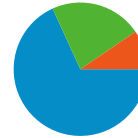

- **Search Engines**
  5,559.00 (68.18%)
- **Referring Sites**
  1,820.00 (22.32%)
- **Direct Traffic**
  775.00 (9.50%)

Top Traffic Sources

Sources	Visits	% visits
google (organic)		
All Visits	4,664	57.20%
Non-bounce Visits	1,798	22.05%
% of Total	38.55%	38.55%
(direct) ((none))		
All Visits	775	9.50%
Non-bounce Visits	231	2.83%
% of Total	29.81%	29.81%
yahoo (organic)		
All Visits	644	7.90%
Non-bounce Visits	257	3.15%
% of Total	39.91%	39.91%
en.wikipedia.org (referral)		
All Visits	590	7.24%
Non-bounce Visits	166	2.04%
% of Total	28.14%	28.14%

Keywords	Visits	% visits
thomas gray		
All Visits	762	13.71%
Non-bounce Visits	478	8.60%
% of Total	62.73%	62.73%
elegy written in a country churchyard		
All Visits	676	12.16%
Non-bounce Visits	245	4.41%
% of Total	36.24%	36.24%
elegy in a country churchyard		
All Visits	72	1.30%
Non-bounce Visits	11	0.20%
% of Total	15.28%	15.28%
elegy written in a country churchyard by thomas gray		
All Visits	59	1.06%
Non-bounce Visits	15	0.27%
% of Total	25.42%	25.42%