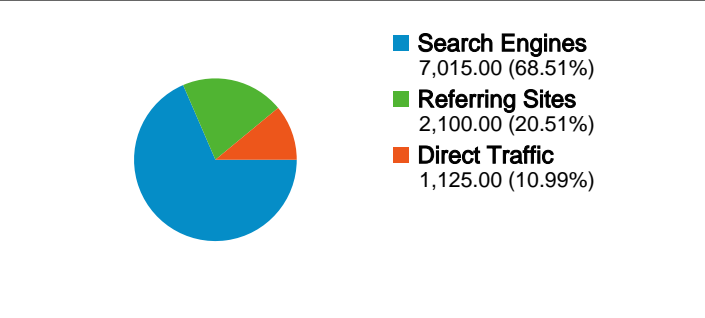

**Site Usage**

All Visits **10,240** Visits  
 Non-bounce Visits **3,906**

All Visits **61.86%** Bounce Rate  
 Non-bounce Visits **0.00%**

All Visits **28,556** Pageviews  
 Non-bounce Visits **22,222**

All Visits **00:02:52** Avg. Time on Site  
 Non-bounce Visits **00:07:31**

All Visits **2.79** Pages/Visit  
 Non-bounce Visits **5.69**

All Visits **81.01%** % New Visits  
 Non-bounce Visits **75.86%**

**Visitors Overview**

**Traffic Sources Overview**

**Map Overlay world**

Content Overview		
Pages	Pageviews	% Pageviews
/cgi-bin/display.cgi?text=elcc		
All Visits	6,153	21.55%
Non-bounce Visits	3,408	11.93%
% of Total	55.39%	55.39%
/index.shtml		
All Visits	2,243	7.85%
Non-bounce Visits	1,777	6.22%
% of Total	79.22%	79.22%
/texts/poems.shtml		
All Visits	1,874	6.56%
Non-bounce Visits	1,788	6.26%
% of Total	95.41%	95.41%
/materials/bio.shtml		
All Visits	1,333	4.67%
Non-bounce Visits	937	3.28%
% of Total	70.29%	70.29%
/cgi-bin/display.cgi?text=bapo		
All Visits	992	3.47%
Non-bounce Visits	775	2.71%
% of Total	78.12%	78.12%

**10,240 visits came from 113 countries/territories in the "All Visits" segment**

Site Usage

Visits	Pages/Visit	Avg. Time on Site	% New Visits	Bounce Rate	
<b>10,240</b> Non-bounce Visits: 3,906	<b>2.79</b> Non-bounce Visits: 5.69	<b>00:02:52</b> Non-bounce Visits: 00:07:31	<b>81.01%</b> Non-bounce Visits: 75.86%	<b>61.86%</b> Non-bounce Visits: 0.00%	
Country/Territory	Visits	Pages/Visit	Avg. Time on Site	% New Visits	Bounce Rate
<b>United States</b>					
All Visits	<b>4,565</b>	2.44	00:02:37	83.11%	64.34%
Non-bounce Visits	<b>1,628</b>	5.05	00:07:19	79.30%	0.00%
% of Total	<b>35.66%</b>	106.58%	180.41%	<b>-4.59%</b>	-100.00%
<b>United Kingdom</b>					
All Visits	<b>1,578</b>	3.54	00:03:36	75.48%	56.08%
Non-bounce Visits	<b>693</b>	6.77	00:08:11	71.57%	0.00%
% of Total	<b>43.92%</b>	91.59%	127.71%	<b>-5.17%</b>	-100.00%
<b>Italy</b>					
All Visits	<b>702</b>	2.31	00:02:21	89.03%	66.95%