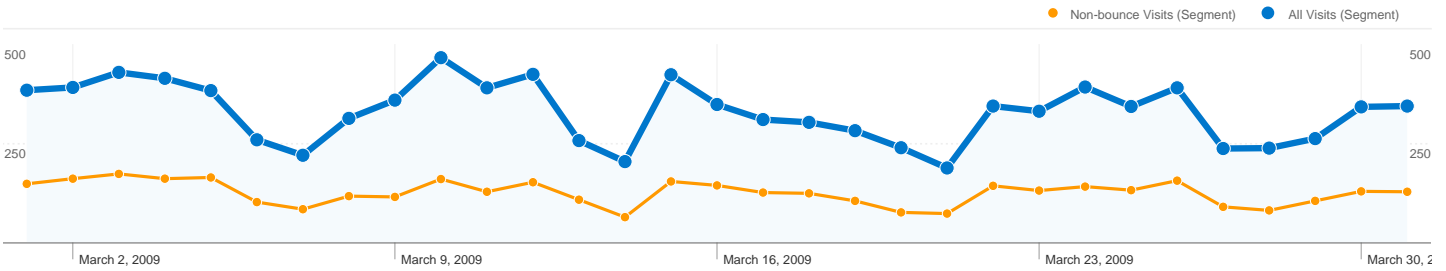

**Visitors Overview**

**Traffic Sources Overview**

**Map Overlay world**

Content Overview		
Pages	Pageviews	% Pageviews
/cgi-bin/display.cgi?text=elcc		
All Visits	6,153	21.55%
Non-bounce Visits	3,408	11.93%
% of Total	55.39%	55.39%
/index.shtml		
All Visits	2,243	7.85%
Non-bounce Visits	1,777	6.22%
% of Total	79.22%	79.22%
/texts/poems.shtml		
All Visits	1,874	6.56%
Non-bounce Visits	1,788	6.26%
% of Total	95.41%	95.41%
/materials/bio.shtml		
All Visits	1,333	4.67%
Non-bounce Visits	937	3.28%
% of Total	70.29%	70.29%
/cgi-bin/display.cgi?text=bapo		
All Visits	992	3.47%
Non-bounce Visits	775	2.71%
% of Total	78.12%	78.12%

**9,290 people visited this site in the "All Visits" segment**

All Visits **10,240** Visits  
 Non-bounce Visits **3,906**

All Visits **N/A** Absolute Unique Visitors  
 Non-bounce Visits **N/A**

All Visits **28,556** Pageviews  
 Non-bounce Visits **22,222**

**10,240 visits came from 113 countries/territories in the "All Visits" segment**

Site Usage

Visits	Pages/Visit	Avg. Time on Site	% New Visits	Bounce Rate	
<b>10,240</b> Non-bounce Visits: 3,906	<b>2.79</b> Non-bounce Visits: 5.69	<b>00:02:52</b> Non-bounce Visits: 00:07:31	<b>81.01%</b> Non-bounce Visits: 75.86%	<b>61.86%</b> Non-bounce Visits: 0.00%	
Country/Territory	Visits	Pages/Visit	Avg. Time on Site	% New Visits	Bounce Rate
<b>United States</b>					
All Visits	<b>4,565</b>	2.44	00:02:37	83.11%	64.34%
Non-bounce Visits	<b>1,628</b>	5.05	00:07:19	79.30%	0.00%
% of Total	<b>35.66%</b>	106.58%	180.41%	<b>-4.59%</b>	-100.00%
<b>United Kingdom</b>					
All Visits	<b>1,578</b>	3.54	00:03:36	75.48%	56.08%
Non-bounce Visits	<b>693</b>	6.77	00:08:11	71.57%	0.00%
% of Total	<b>43.92%</b>	91.59%	127.71%	<b>-5.17%</b>	-100.00%
<b>Italy</b>					
All Visits	<b>702</b>	2.31	00:02:21	89.03%	66.95%