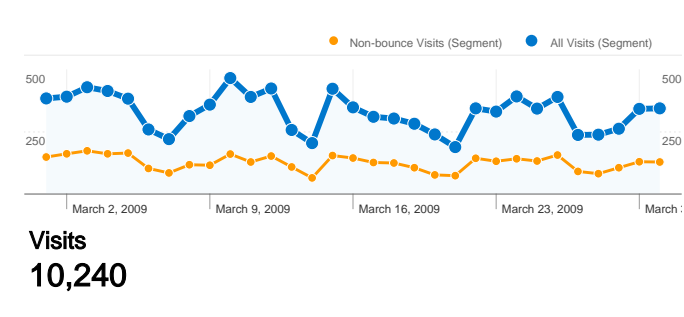

Visitors Overview