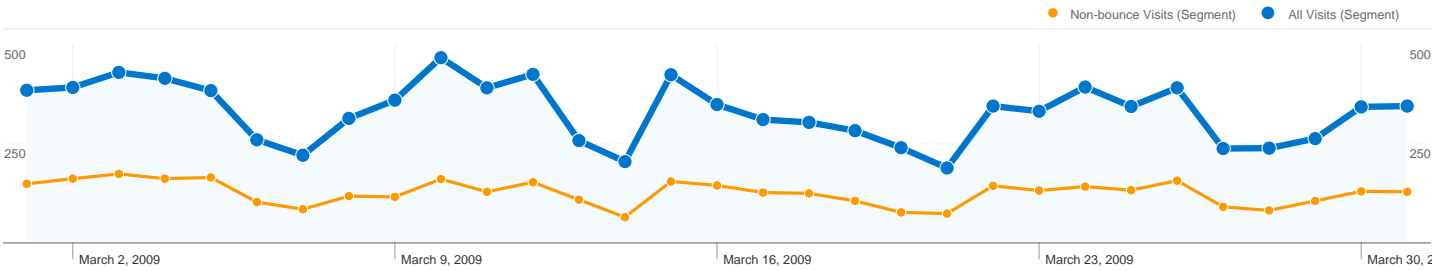

All traffic sources sent a total of 10,240 visits in the "All Visits" segment

All Visits **10.99%** Direct Traffic
Non-bounce Visits **9.98%**

All Visits **20.51%** Referring Sites
Non-bounce Visits **18.31%**

All Visits **68.51%** Search Engines
Non-bounce Visits **71.71%**