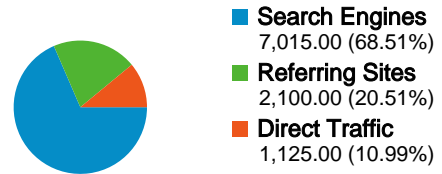

Top Traffic Sources

Sources	Visits	% visits
google (organic)		
All Visits	5,891	57.53%
Non-bounce Visits	2,401	23.45%
% of Total	40.76%	40.76%
(direct) ((none))		
All Visits	1,125	10.99%
Non-bounce Visits	390	3.81%
% of Total	34.67%	34.67%
yahoo (organic)		
All Visits	791	7.72%
Non-bounce Visits	268	2.62%
% of Total	33.88%	33.88%
en.wikipedia.org (referral)		
All Visits	726	7.09%
Non-bounce Visits	194	1.89%
% of Total	26.72%	26.72%

Keywords	Visits	% visits
thomas gray		
All Visits	973	13.87%
Non-bounce Visits	630	8.98%
% of Total	64.75%	64.75%
elegy written in a country churchyard		
All Visits	712	10.15%
Non-bounce Visits	241	3.44%
% of Total	33.85%	33.85%
elegy in a country churchyard		
All Visits	86	1.23%
Non-bounce Visits	36	0.51%
% of Total	41.86%	41.86%
thomas grey		
All Visits	85	1.21%
Non-bounce Visits	44	0.63%
% of Total	51.76%	51.76%