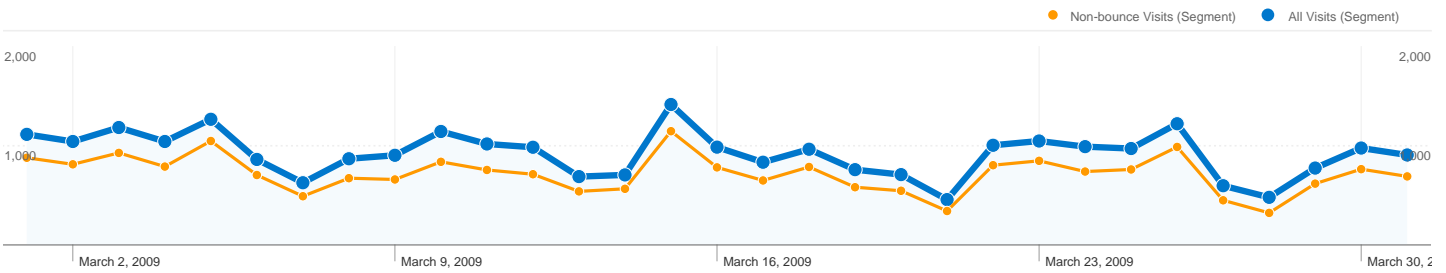

Pages on this site were viewed a total of 28,556 times in the "All Visits" segment

All Visits **28,556** Pageviews
Non-bounce Visits **22,222**

All Visits **21,883** Unique Views
Non-bounce Visits **15,549**

All Visits **61.86%** Bounce Rate
Non-bounce Visits **0.00%**

Top Content

Pages	Pageviews	% Pageviews
/cgi-bin/display.cgi?text=elcc		
All Visits	6,153	21.55%
Non-bounce Visits	3,408	11.93%
% of Total	55.39%	55.39%
/index.shtml		
All Visits	2,243	7.85%
Non-bounce Visits	1,777	6.22%
% of Total	79.22%	79.22%
/texts/poems.shtml		
All Visits	1,874	6.56%
Non-bounce Visits	1,788	6.26%
% of Total	95.41%	95.41%
/materials/bio.shtml		
All Visits	1,333	4.67%
Non-bounce Visits	937	3.28%
% of Total	70.29%	70.29%