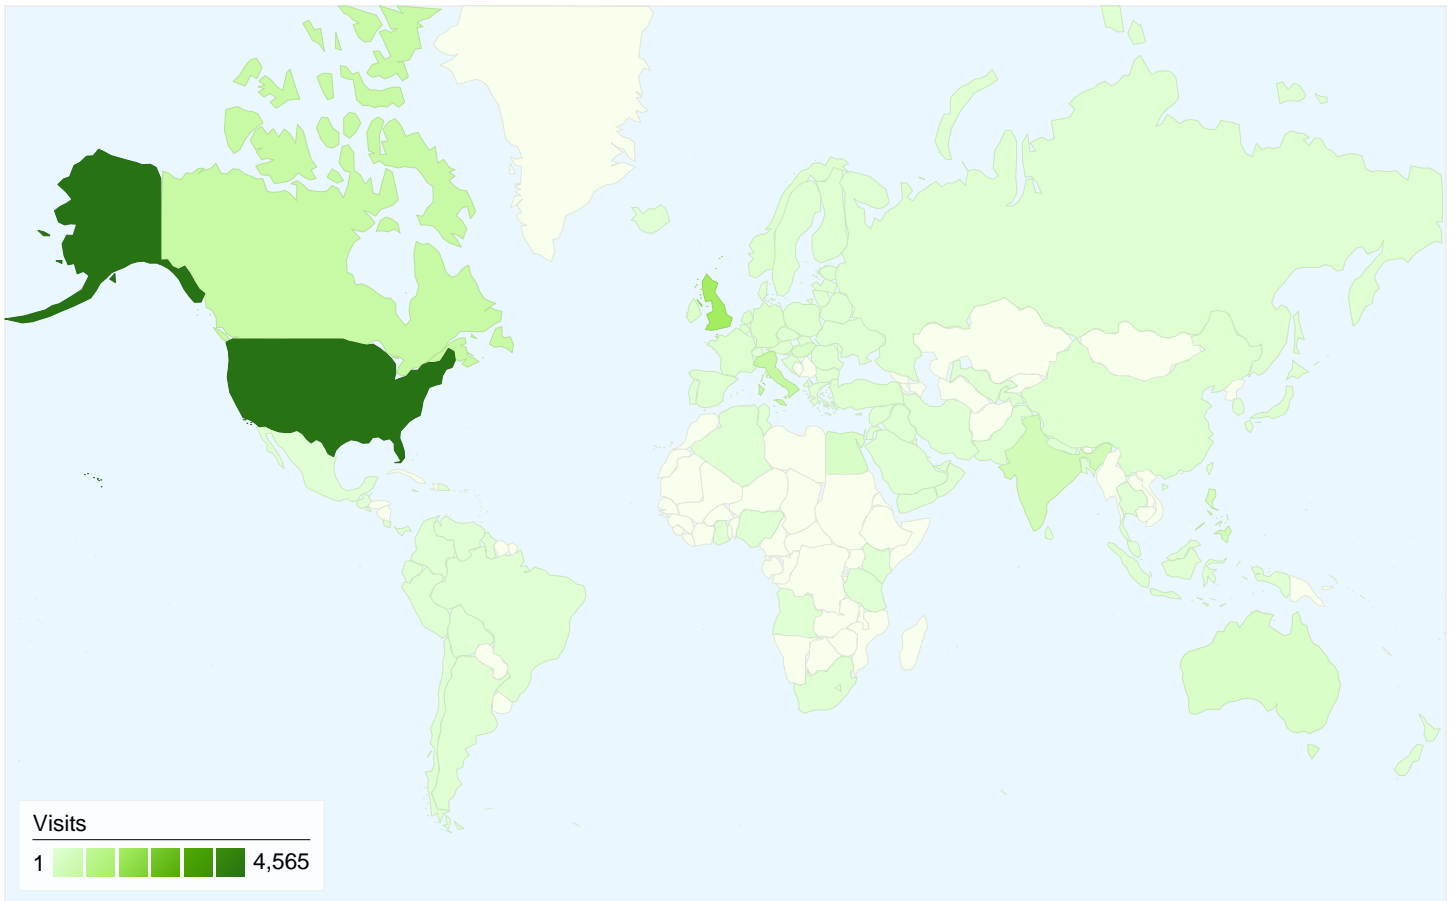

All Visits **68.51%** Search Engines  
 Non-bounce Visits **71.71%**

**Top Traffic Sources**

Sources	Visits	% visits
google (organic)		
All Visits	5,891	57.53%
Non-bounce Visits	2,401	23.45%
% of Total	40.76%	40.76%
(direct) ((none))		
All Visits	1,125	10.99%
Non-bounce Visits	390	3.81%
% of Total	34.67%	34.67%
yahoo (organic)		
All Visits	791	7.72%
Non-bounce Visits	268	2.62%
% of Total	33.88%	33.88%
en.wikipedia.org (referral)		
All Visits	726	7.09%
Non-bounce Visits	194	1.89%
% of Total	26.72%	26.72%

**10,240 visits came from 113 countries/territories in the "All Visits" segment**

Site Usage

Visits	Pages/Visit	Avg. Time on Site	% New Visits	Bounce Rate	
<b>10,240</b> Non-bounce Visits: 3,906	<b>2.79</b> Non-bounce Visits: 5.69	<b>00:02:52</b> Non-bounce Visits: 00:07:31	<b>81.01%</b> Non-bounce Visits: 75.86%	<b>61.86%</b> Non-bounce Visits: 0.00%	
Country/Territory	Visits	Pages/Visit	Avg. Time on Site	% New Visits	Bounce Rate
<b>United States</b>					
All Visits	<b>4,565</b>	2.44	00:02:37	83.11%	64.34%
Non-bounce Visits	<b>1,628</b>	5.05	00:07:19	79.30%	0.00%
% of Total	<b>35.66%</b>	106.58%	180.41%	<b>-4.59%</b>	-100.00%
<b>United Kingdom</b>					
All Visits	<b>1,578</b>	3.54	00:03:36	75.48%	56.08%
Non-bounce Visits	<b>693</b>	6.77	00:08:11	71.57%	0.00%
% of Total	<b>43.92%</b>	91.59%	127.71%	<b>-5.17%</b>	-100.00%
<b>Italy</b>					
All Visits	<b>702</b>	2.31	00:02:21	89.03%	66.95%