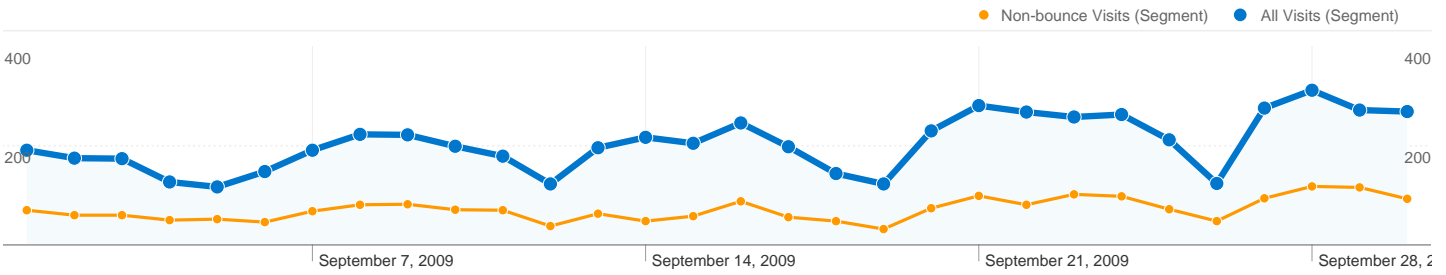

This site received 6,163 visits in the "All Visits" segment

All Visits **6,163** Visits
Non-bounce Visits **2,136**

All Visits **N/A** Absolute Unique Visitors
Non-bounce Visits **N/A**

All Visits **16,027** Pageviews
Non-bounce Visits **12,000**

All Visits **2.60** Average Pageviews
Non-bounce Visits **5.62**

All Visits **00:02:10** Time on Site
Non-bounce Visits **00:06:16**

All Visits **65.34%** Bounce Rate
Non-bounce Visits **0.00%**

All Visits **87.02%** New Visits
Non-bounce Visits **82.82%**

Technical Profile

Browser	Visits	% visits	Connection Speed	Visits	% visits
Internet Explorer			Unknown		
All Visits	3,283	53.27%	All Visits	2,175	35.29%
Non-bounce Visits	1,150	18.66%	Non-bounce Visits	766	12.43%
% of Total	35.03%	35.03%	% of Total	35.22%	35.22%
Firefox			DSL		
All Visits	1,984	32.19%	All Visits	1,757	28.51%