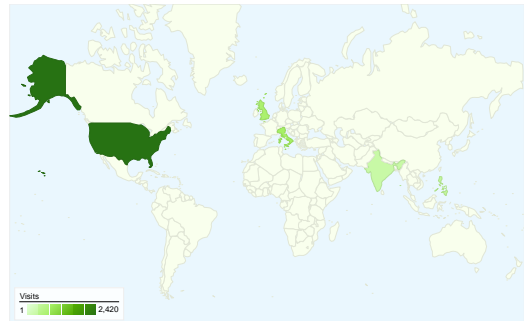

**Site Usage**

All Visits **6,163** Visits  
 Non-bounce Visits **2,136**

All Visits **65.34%** Bounce Rate  
 Non-bounce Visits **0.00%**

All Visits **16,027** Pageviews  
 Non-bounce Visits **12,000**

All Visits **00:02:10** Avg. Time on Site  
 Non-bounce Visits **00:06:16**

All Visits **2.60** Pages/Visit  
 Non-bounce Visits **5.62**

All Visits **87.02%** % New Visits  
 Non-bounce Visits **82.82%**

**Visitors Overview**

Visits  
**6,163**

**Map Overlay world**

**Traffic Sources Overview**

**6,163 visits came from 110 countries/territories in the "All Visits" segment**

Site Usage

Country/Territory	Visits	Pages/Visit	Avg. Time on Site	% New Visits	Bounce Rate
<b>Visits 6,163</b> Non-bounce Visits: 2,136					
<b>Pages/Visit 2.60</b> Non-bounce Visits: 5.62					
<b>Avg. Time on Site 00:02:10</b> Non-bounce Visits: 00:06:16					
<b>% New Visits 87.02%</b> Non-bounce Visits: 82.82%					
<b>Bounce Rate 65.34%</b> Non-bounce Visits: 0.00%					
United States	2,420	2.36	00:02:04	87.02%	67.56%
All Visits	2,420	2.36	00:02:04	87.02%	67.56%
Non-bounce Visits	785	5.20	00:06:23	83.06%	0.00%
% of Total	32.44%	120.12%	208.28%	-4.56%	-100.00%
Italy	800	2.44	00:01:48	89.12%	61.75%
All Visits	800	2.44	00:01:48	89.12%	61.75%
Non-bounce Visits	306	4.76	00:04:42	88.24%	0.00%
% of Total	38.25%	95.27%	161.44%	-1.00%	-100.00%
United Kingdom	734	3.17	00:02:23	88.83%	64.31%
All Visits	734	3.17	00:02:23	88.83%	64.31%