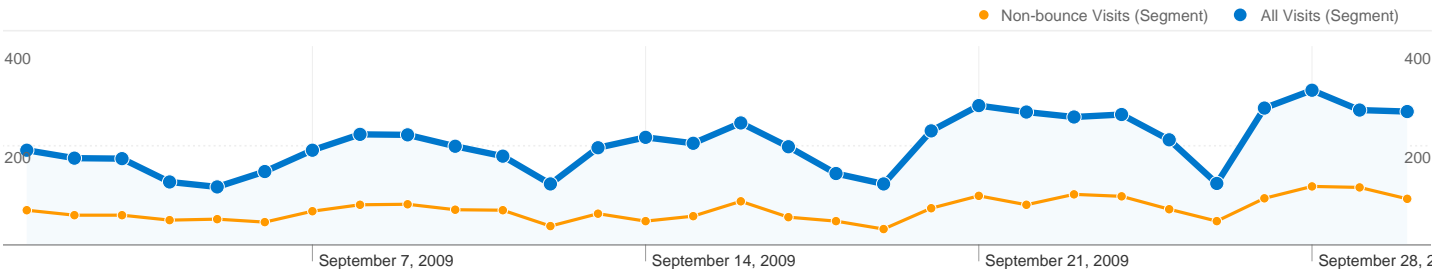

All traffic sources sent a total of 6,163 visits in the "All Visits" segment

All Visits 7.61% Direct Traffic
Non-bounce Visits 7.58%

All Visits 26.20% Referring Sites
Non-bounce Visits 27.39%

All Visits 66.19% Search Engines
Non-bounce Visits 65.03%