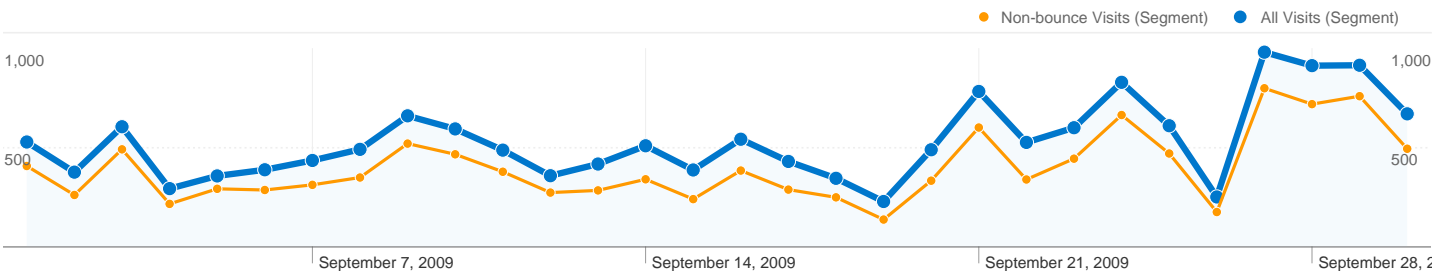

Pages on this site were viewed a total of 16,027 times in the "All Visits" segment

All Visits **16,027** Pageviews
Non-bounce Visits **12,000**

All Visits **12,631** Unique Views
Non-bounce Visits **8,604**

All Visits **65.34%** Bounce Rate
Non-bounce Visits **0.00%**

Top Content

Pages	Pageviews	% Pageviews
/cgi-bin/display.cgi?text=elcc		
All Visits	4,013	25.04%
Non-bounce Visits	2,133	13.31%
% of Total	53.15%	53.15%
/index.shtml		
All Visits	1,035	6.46%
Non-bounce Visits	828	5.17%
% of Total	80.00%	80.00%
/cgi-bin/display.cgi?text=odec		
All Visits	920	5.74%
Non-bounce Visits	508	3.17%
% of Total	55.22%	55.22%
/texts/poems.shtml		
All Visits	716	4.47%
Non-bounce Visits	673	4.20%
% of Total	93.99%	93.99%