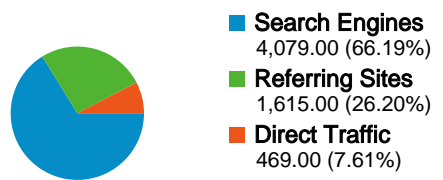

Top Traffic Sources

Sources	Visits	% visits
google (organic)		
All Visits	3,415	55.41%
Non-bounce Visits	1,167	18.94%
% of Total	34.17%	34.17%
(direct) ((none))		
All Visits	469	7.61%
Non-bounce Visits	162	2.63%
% of Total	34.54%	34.54%
en.wikipedia.org (referral)		
All Visits	459	7.45%
Non-bounce Visits	140	2.27%
% of Total	30.50%	30.50%
yahoo (organic)		
All Visits	427	6.93%
Non-bounce Visits	148	2.40%
% of Total	34.66%	34.66%

Keywords	Visits	% visits
elegy written in a country churchyard		
All Visits	405	9.93%
Non-bounce Visits	127	3.11%
% of Total	31.36%	31.36%
thomas gray		
All Visits	384	9.41%
Non-bounce Visits	236	5.79%
% of Total	61.46%	61.46%
ode on a distant prospect of eton college		
All Visits	117	2.87%
Non-bounce Visits	26	0.64%
% of Total	22.22%	22.22%
thomas gray elegy written in a country courtyard		
All Visits	89	2.18%
Non-bounce Visits	26	0.64%
% of Total	29.21%	29.21%