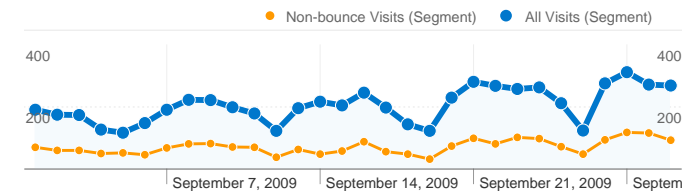

**Site Usage**

All Visits **6,163** Visits  
 Non-bounce Visits **2,136**

All Visits **65.34%** Bounce Rate  
 Non-bounce Visits **0.00%**

All Visits **16,027** Pageviews  
 Non-bounce Visits **12,000**

All Visits **00:02:10** Avg. Time on Site  
 Non-bounce Visits **00:06:16**

All Visits **2.60** Pages/Visit  
 Non-bounce Visits **5.62**

All Visits **87.02%** % New Visits  
 Non-bounce Visits **82.82%**

**Visitors Overview**

Visits  
**6,163**

**Map Overlay world**

**Traffic Sources Overview**

**6,163 visits came from 110 countries/territories in the "All Visits" segment**

Site Usage

Country/Territory	Visits	Pages/Visit	Avg. Time on Site	% New Visits	Bounce Rate
<b>Visits 6,163</b> Non-bounce Visits: 2,136					
<b>Pages/Visit 2.60</b> Non-bounce Visits: 5.62					
<b>Avg. Time on Site 00:02:10</b> Non-bounce Visits: 00:06:16					
<b>% New Visits 87.02%</b> Non-bounce Visits: 82.82%					
<b>Bounce Rate 65.34%</b> Non-bounce Visits: 0.00%					
United States	2,420	2.36	00:02:04	87.02%	67.56%
All Visits	2,420	2.36	00:02:04	87.02%	67.56%
Non-bounce Visits	785	5.20	00:06:23	83.06%	0.00%
% of Total	32.44%	120.12%	208.28%	-4.56%	-100.00%
Italy	800	2.44	00:01:48	89.12%	61.75%
All Visits	800	2.44	00:01:48	89.12%	61.75%
Non-bounce Visits	306	4.76	00:04:42	88.24%	0.00%
% of Total	38.25%	95.27%	161.44%	-1.00%	-100.00%
United Kingdom	734	3.17	00:02:23	88.83%	64.31%
All Visits	734	3.17	00:02:23	88.83%	64.31%

**Pages on this site were viewed a total of 16,027 times in the "All Visits" segment**

All Visits **16,027** Pageviews  
 Non-bounce Visits **12,000**

All Visits **12,631** Unique Views  
 Non-bounce Visits **8,604**