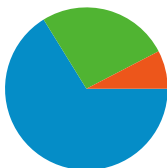

All Visits **2.60** Pages/Visit  
 Non-bounce Visits **5.62**

All Visits **87.02%** % New Visits  
 Non-bounce Visits **82.82%**

**Visitors Overview**

Visits  
**6,163**

**Map Overlay world**

**Traffic Sources Overview**

- **Search Engines**  
4,079.00 (66.19%)
- **Referring Sites**  
1,615.00 (26.20%)
- **Direct Traffic**  
469.00 (7.61%)

Content Overview		
Pages	Pageviews	% Pageviews
/cgi-bin/display.cgi?text=elcc		
All Visits	4,013	25.04%
Non-bounce Visits	2,133	13.31%
% of Total	53.15%	53.15%
/index.shtml		
All Visits	1,035	6.46%
Non-bounce Visits	828	5.17%
% of Total	80.00%	80.00%
/cgi-bin/display.cgi?text=odec		
All Visits	920	5.74%
Non-bounce Visits	508	3.17%
% of Total	55.22%	55.22%
/texts/poems.shtml		
All Visits	716	4.47%
Non-bounce Visits	673	4.20%
% of Total	93.99%	93.99%
/materials/bio.shtml		
All Visits	564	3.52%
Non-bounce Visits	365	2.28%
% of Total	64.72%	64.72%

**6,163 visits came from 110 countries/territories in the "All Visits" segment**

Site Usage

Country/Territory	Visits	Pages/Visit	Avg. Time on Site	% New Visits	Bounce Rate
<b>Visits 6,163</b> Non-bounce Visits: 2,136					
<b>Pages/Visit 2.60</b> Non-bounce Visits: 5.62					
<b>Avg. Time on Site 00:02:10</b> Non-bounce Visits: 00:06:16					
<b>% New Visits 87.02%</b> Non-bounce Visits: 82.82%					
<b>Bounce Rate 65.34%</b> Non-bounce Visits: 0.00%					
United States	2,420	2.36	00:02:04	87.02%	67.56%
All Visits	2,420	2.36	00:02:04	87.02%	67.56%
Non-bounce Visits	785	5.20	00:06:23	83.06%	0.00%
% of Total	32.44%	120.12%	208.28%	-4.56%	-100.00%
Italy	800	2.44	00:01:48	89.12%	61.75%
All Visits	800	2.44	00:01:48	89.12%	61.75%
Non-bounce Visits	306	4.76	00:04:42	88.24%	0.00%
% of Total	38.25%	95.27%	161.44%	-1.00%	-100.00%
United Kingdom	734	3.17	00:02:23	88.83%	64.31%
All Visits	734	3.17	00:02:23	88.83%	64.31%