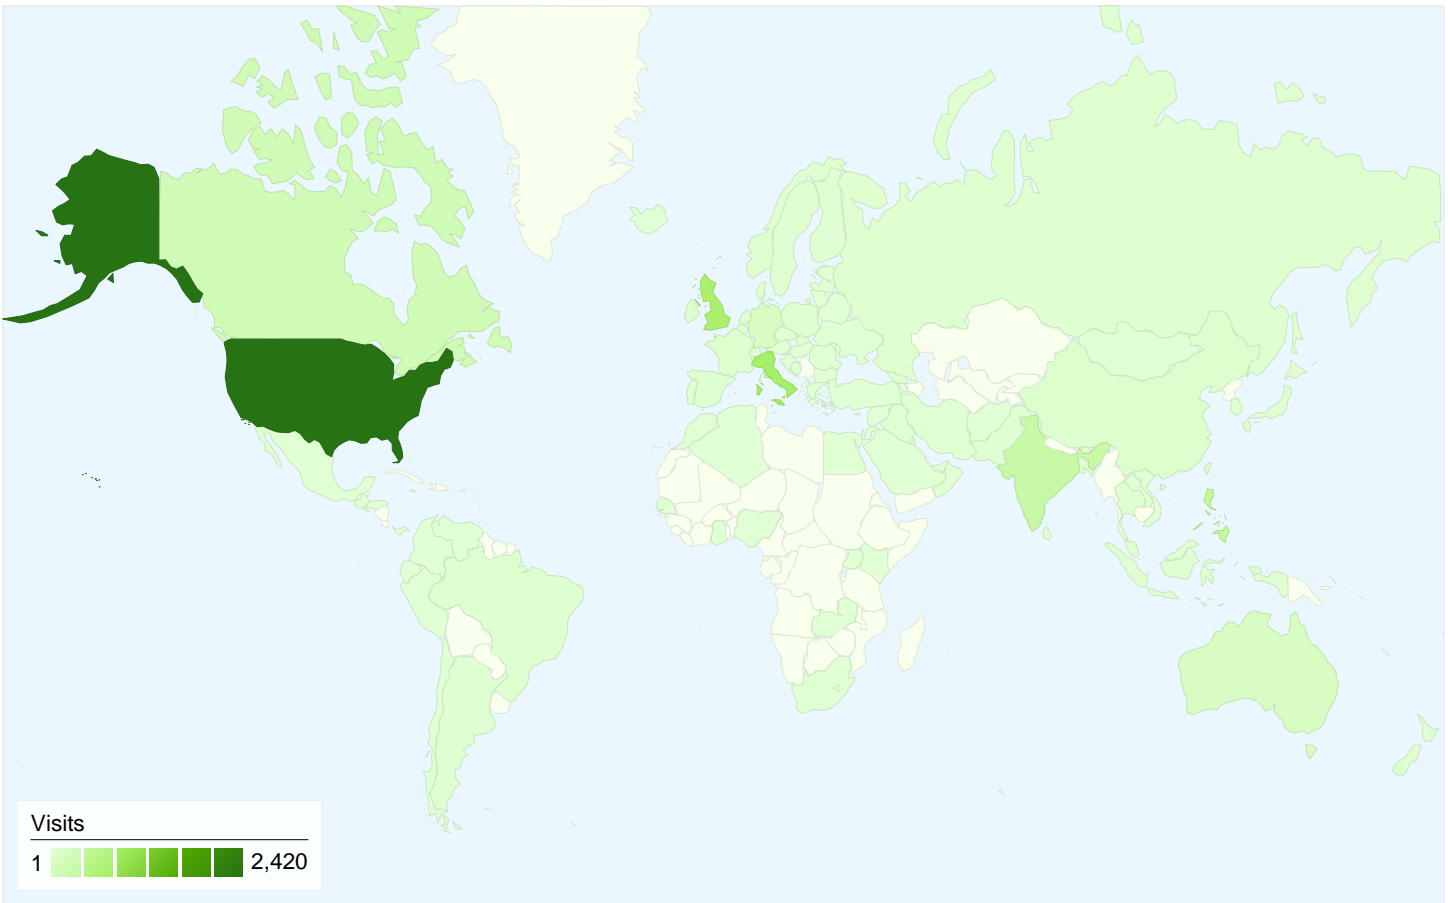

**All traffic sources sent a total of 6,163 visits in the "All Visits" segment**

**All Visits 7.61% Direct Traffic**  
 Non-bounce Visits 7.58%

**All Visits 26.20% Referring Sites**  
 Non-bounce Visits 27.39%

**All Visits 66.19% Search Engines**  
 Non-bounce Visits 65.03%

**Top Traffic Sources**

Sources	Visits	% visits
google (organic)		
All Visits	3,415	55.41%
Non-bounce Visits	1,167	18.94%
% of Total	34.17%	34.17%
(direct) ((none))		
All Visits	469	7.61%
Non-bounce Visits	162	2.63%
% of Total	34.54%	34.54%
en.wikipedia.org (referral)		
All Visits	459	7.45%
Non-bounce Visits	140	2.27%
% of Total	30.50%	30.50%
yahoo (organic)		
All Visits	427	6.93%
Non-bounce Visits	148	2.40%
% of Total	34.66%	34.66%

**6,163 visits came from 110 countries/territories in the "All Visits" segment**

Site Usage

Country/Territory	Visits	Pages/Visit	Avg. Time on Site	% New Visits	Bounce Rate
<b>Visits 6,163</b> Non-bounce Visits: 2,136					
<b>Pages/Visit 2.60</b> Non-bounce Visits: 5.62					
<b>Avg. Time on Site 00:02:10</b> Non-bounce Visits: 00:06:16					
<b>% New Visits 87.02%</b> Non-bounce Visits: 82.82%					
<b>Bounce Rate 65.34%</b> Non-bounce Visits: 0.00%					
United States	2,420	2.36	00:02:04	87.02%	67.56%
All Visits	2,420	2.36	00:02:04	87.02%	67.56%
Non-bounce Visits	785	5.20	00:06:23	83.06%	0.00%
% of Total	32.44%	120.12%	208.28%	-4.56%	-100.00%
Italy	800	2.44	00:01:48	89.12%	61.75%
All Visits	800	2.44	00:01:48	89.12%	61.75%
Non-bounce Visits	306	4.76	00:04:42	88.24%	0.00%
% of Total	38.25%	95.27%	161.44%	-1.00%	-100.00%
United Kingdom	734	3.17	00:02:23	88.83%	64.31%
All Visits	734	3.17	00:02:23	88.83%	64.31%