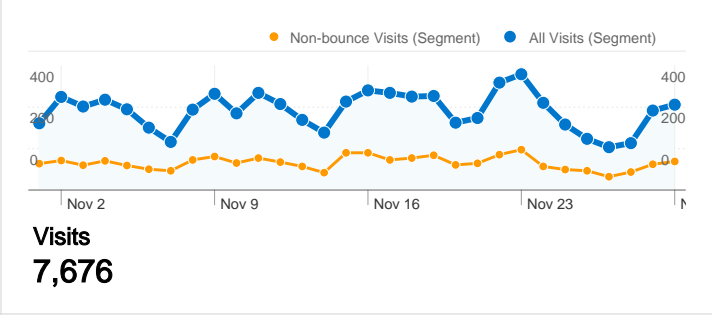

Visitors Overview