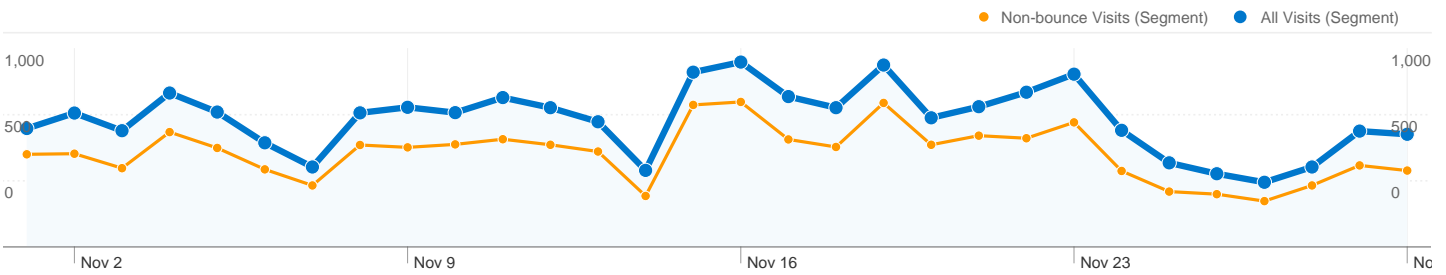

Pages on this site were viewed a total of 19,232 times in the "All Visits" segment

All Visits 19,232 Pageviews
Non-bounce Visits 14,178

All Visits 14,970 Unique Views
Non-bounce Visits 9,916

All Visits 65.85% Bounce Rate
Non-bounce Visits 0.00%

Top Content

Pages	Pageviews	% Pageviews
/cgi-bin/display.cgi?text=elcc		
All Visits	4,898	25.47%
Non-bounce Visits	2,486	12.93%
% of Total	50.76%	50.76%
/index.shtml		
All Visits	1,305	6.79%
Non-bounce Visits	1,037	5.39%
% of Total	79.46%	79.46%
/cgi-bin/display.cgi?text=odec		
All Visits	976	5.07%
Non-bounce Visits	477	2.48%
% of Total	48.87%	48.87%
/materials/bio.shtml		
All Visits	849	4.41%
Non-bounce Visits	588	3.06%
% of Total	69.26%	69.26%