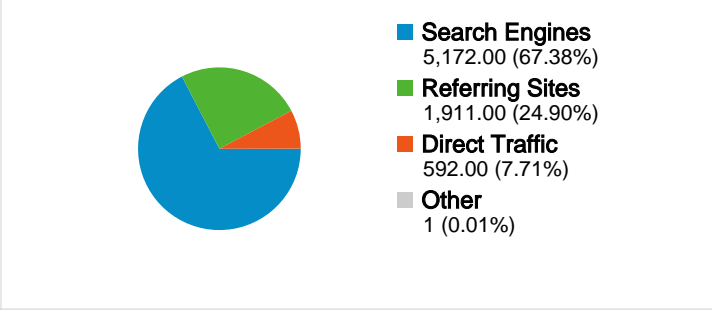

Site Usage

 <p>All Visits 7,676 Visits Non-bounce Visits 2,622</p>	 <p>All Visits 65.84% Bounce Rate Non-bounce Visits 0.00%</p>
 <p>All Visits 19,232 Pageviews Non-bounce Visits 14,178</p>	 <p>All Visits 00:02:16 Avg. Time on Site Non-bounce Visits 00:06:37</p>
 <p>All Visits 2.51 Pages/Visit Non-bounce Visits 5.41</p>	 <p>All Visits 83.66% % New Visits Non-bounce Visits 79.02%</p>

Visitors Overview

Traffic Sources Overview

Map Overlay world

Content Overview		
Pages	Pageviews	% Pageviews
/cgi-bin/display.cgi?text=elcc		
All Visits	4,898	25.47%
Non-bounce Visits	2,486	12.93%
% of Total	50.76%	50.76%
/index.shtml		
All Visits	1,305	6.79%
Non-bounce Visits	1,037	5.39%
% of Total	79.46%	79.46%
/cgi-bin/display.cgi?text=odec		
All Visits	976	5.07%
Non-bounce Visits	477	2.48%
% of Total	48.87%	48.87%
/materials/bio.shtml		
All Visits	849	4.41%
Non-bounce Visits	588	3.06%
% of Total	69.26%	69.26%
/texts/poems.shtml		
All Visits	819	4.26%
Non-bounce Visits	768	3.99%
% of Total	93.77%	93.77%

This site received 7,676 visits in the "All Visits" segment

All Visits 7,676 Visits
Non-bounce Visits 2,622

All Visits N/A Absolute Unique Visitors
Non-bounce Visits N/A

All Visits 19,232 Pageviews
Non-bounce Visits 14,178

1 - 10 of 104

Pages on this site were viewed a total of 19,232 times in the "All Visits" segment

All Visits 19,232 Pageviews
Non-bounce Visits 14,178

All Visits 14,970 Unique Views
Non-bounce Visits 9,916