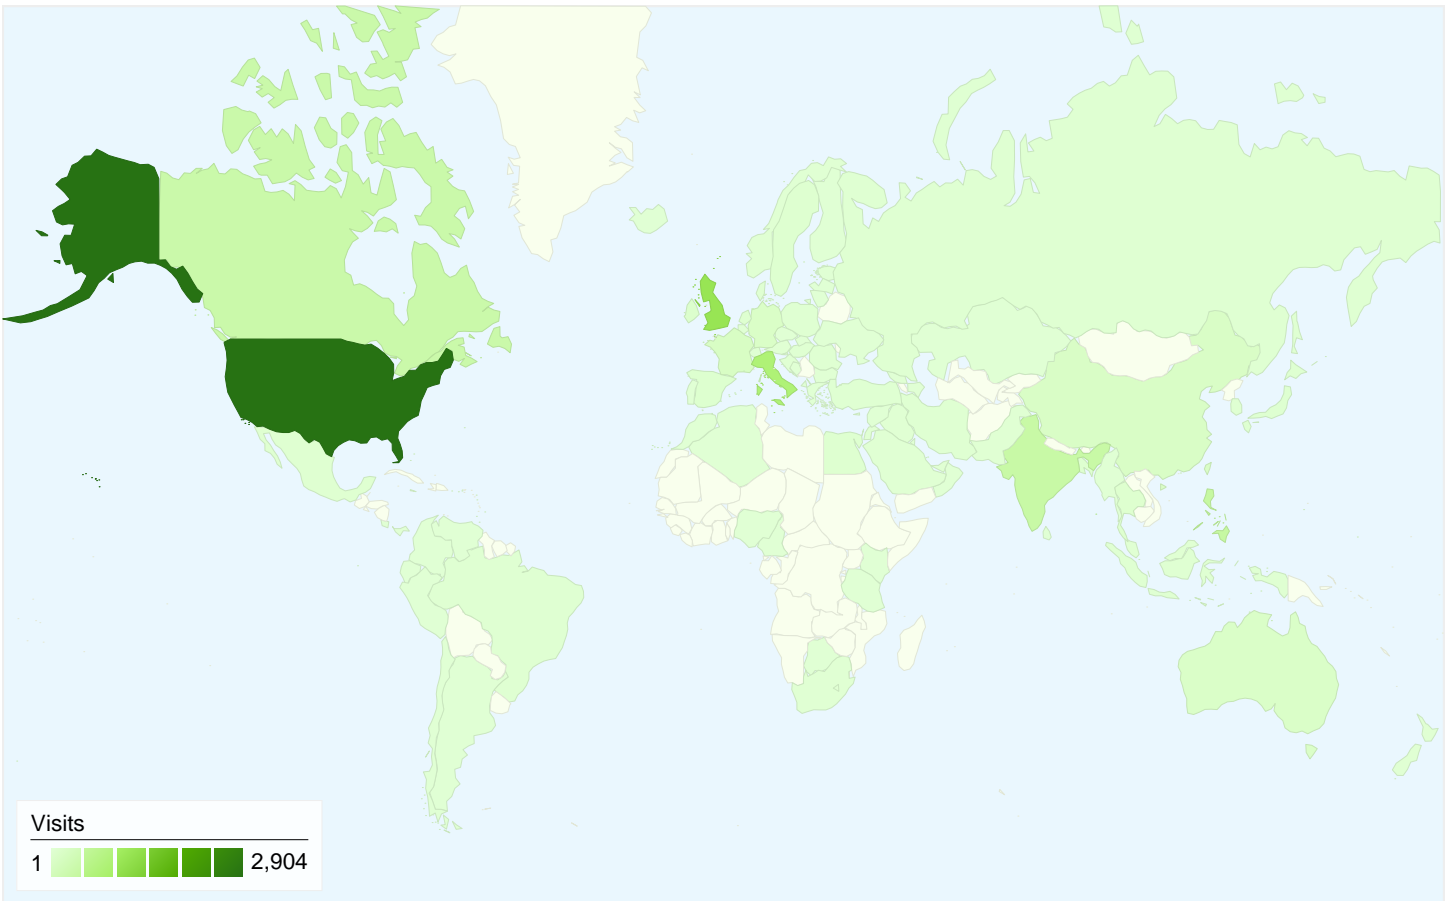

7,676 visits came from 104 countries/territories in the "All Visits" segment

Site Usage

Visits	Pages/Visit	Avg. Time on Site	% New Visits	Bounce Rate	
7,676 Non-bounce Visits: 2,622	2.51 Non-bounce Visits: 5.41	00:02:16 Non-bounce Visits: 00:06:37	83.66% Non-bounce Visits: 79.02%	65.84% Non-bounce Visits: 0.00%	
Country/Territory	Visits	Pages/Visit	Avg. Time on Site	% New Visits	Bounce Rate
United States					
All Visits	2,904	2.28	00:02:10	83.44%	68.70%
Non-bounce Visits	909	5.08	00:06:55	78.22%	0.00%
% of Total	31.30%	123.12%	219.47%	-6.25%	-100.00%
United Kingdom					
All Visits	1,121	2.59	00:01:55	87.42%	65.92%
Non-bounce Visits	382	5.65	00:05:37	84.29%	0.00%
% of Total	34.08%	118.65%	193.46%	-3.58%	-100.00%
Italy					
All Visits	814	2.93	00:02:20	82.06%	61.06%