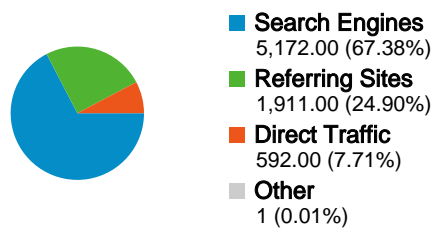

Non-bounce Visits	780	10.16%
% of Total	33.80%	33.80%
Safari		
All Visits	758	9.87%
Non-bounce Visits	225	2.93%
% of Total	29.68%	29.68%
Chrome		
All Visits	379	4.94%
Non-bounce Visits	153	1.99%
% of Total	40.37%	40.37%
Opera		
All Visits	69	0.90%
Non-bounce Visits	29	0.38%
% of Total	42.03%	42.03%

Non-bounce Visits	774	10.08%
% of Total	36.13%	36.13%
Cable		
All Visits	1,738	22.64%
Non-bounce Visits	569	7.41%
% of Total	32.74%	32.74%
T1		
All Visits	983	12.81%
Non-bounce Visits	340	4.43%
% of Total	34.59%	34.59%
Dialup		
All Visits	167	2.18%
Non-bounce Visits	51	0.66%
% of Total	30.54%	30.54%

All traffic sources sent a total of 7,676 visits in the "All Visits" segment

All Visits 7.71% Direct Traffic
 Non-bounce Visits 7.48%

All Visits 24.90% Referring Sites
 Non-bounce Visits 25.51%

All Visits 67.38% Search Engines
 Non-bounce Visits 67.01%