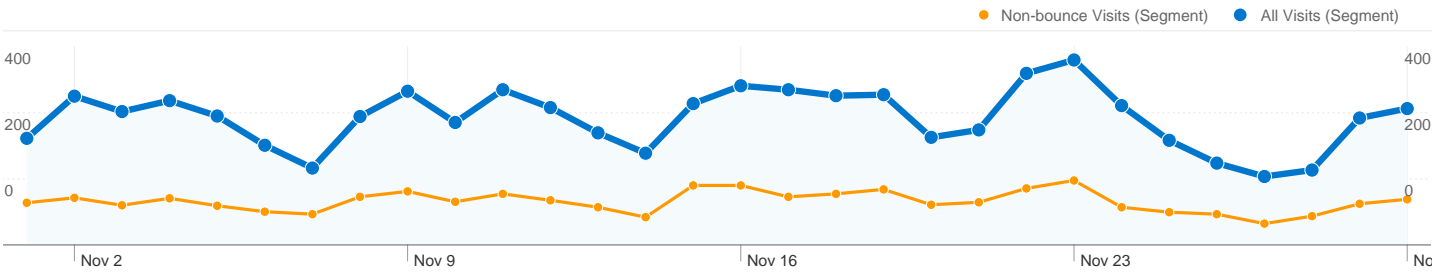

All traffic sources sent a total of 7,676 visits in the "All Visits" segment

All Visits 7.71% Direct Traffic
Non-bounce Visits 7.48%

All Visits 24.90% Referring Sites
Non-bounce Visits 25.51%

All Visits 67.38% Search Engines
Non-bounce Visits 67.01%