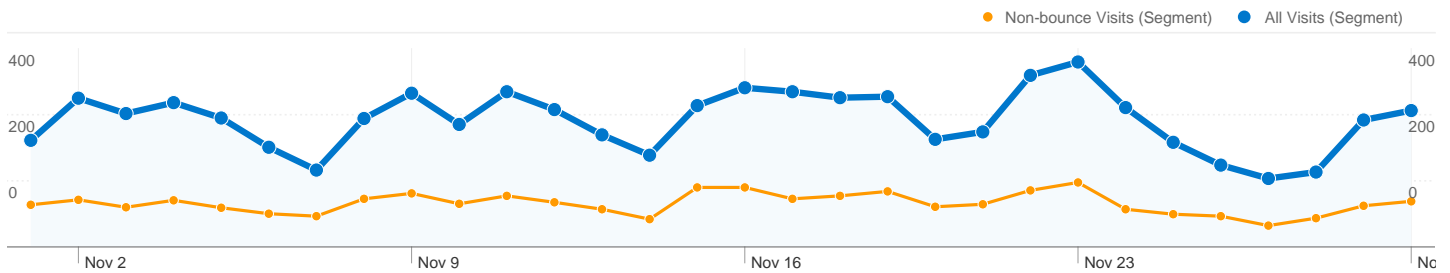

Site Usage

 <p>All Visits 7,676 Visits Non-bounce Visits 2,622</p>	 <p>All Visits 65.84% Bounce Rate Non-bounce Visits 0.00%</p>
 <p>All Visits 19,232 Pageviews Non-bounce Visits 14,178</p>	 <p>All Visits 00:02:16 Avg. Time on Site Non-bounce Visits 00:06:37</p>
 <p>All Visits 2.51 Pages/Visit Non-bounce Visits 5.41</p>	 <p>All Visits 83.66% % New Visits Non-bounce Visits 79.02%</p>

Visitors Overview

Traffic Sources Overview

Map Overlay world

Content Overview		
Pages	Pageviews	% Pageviews
/cgi-bin/display.cgi?text=elcc		
All Visits	4,898	25.47%
Non-bounce Visits	2,486	12.93%
% of Total	50.76%	50.76%
/index.shtml		
All Visits	1,305	6.79%
Non-bounce Visits	1,037	5.39%
% of Total	79.46%	79.46%
/cgi-bin/display.cgi?text=odec		
All Visits	976	5.07%
Non-bounce Visits	477	2.48%
% of Total	48.87%	48.87%
/materials/bio.shtml		
All Visits	849	4.41%
Non-bounce Visits	588	3.06%
% of Total	69.26%	69.26%
/texts/poems.shtml		
All Visits	819	4.26%
Non-bounce Visits	768	3.99%
% of Total	93.77%	93.77%

This site received 7,676 visits in the "All Visits" segment

All Visits 7,676 Visits
Non-bounce Visits 2,622

All Visits N/A Absolute Unique Visitors
Non-bounce Visits N/A

All Visits 19,232 Pageviews
Non-bounce Visits 14,178

1 - 10 of 104

Pages on this site were viewed a total of 19,232 times in the "All Visits" segment

All Visits 19,232 Pageviews
Non-bounce Visits 14,178

All Visits 14,970 Unique Views
Non-bounce Visits 9,916