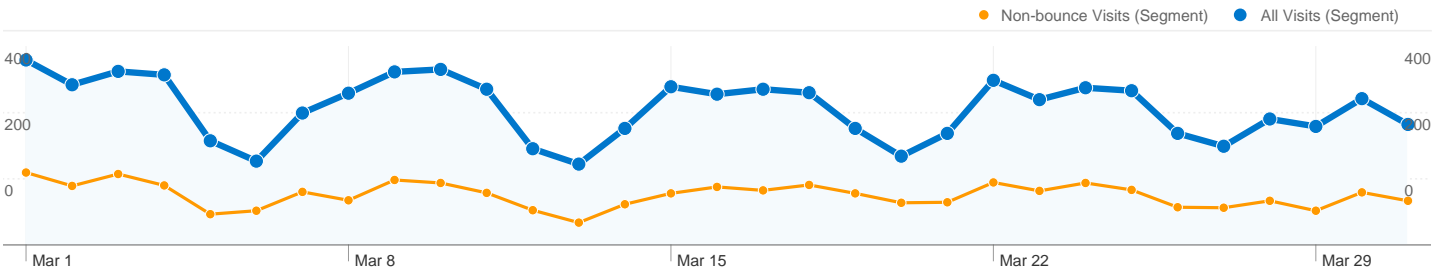

All traffic sources sent a total of 8,540 visits in the "All Visits" segment

All Visits 8.71% Direct Traffic
Non-bounce Visits 7.64%

All Visits 22.75% Referring Sites
Non-bounce Visits 20.96%

All Visits 68.54% Search Engines
Non-bounce Visits 71.41%