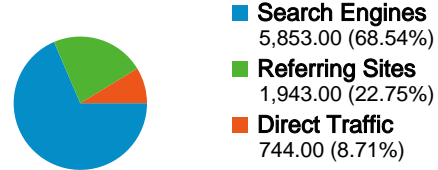

Top Traffic Sources

Sources	Visits	% visits
google (organic)		
All Visits	5,249	61.46%
Non-bounce Visits	2,001	23.43%
% of Total	38.12%	38.12%
(direct) ((none))		
All Visits	744	8.71%
Non-bounce Visits	238	2.79%
% of Total	31.99%	31.99%
en.wikipedia.org (referral)		
All Visits	408	4.78%
Non-bounce Visits	110	1.29%
% of Total	26.96%	26.96%
yahoo (organic)		
All Visits	323	3.78%
Non-bounce Visits	108	1.26%
% of Total	33.44%	33.44%

Keywords	Visits	% visits
thomas gray		
All Visits	563	9.62%
Non-bounce Visits	336	5.74%
% of Total	59.68%	59.68%
elegy written in a country churchyard		
All Visits	462	7.89%
Non-bounce Visits	159	2.72%
% of Total	34.42%	34.42%
ode on a distant prospect of eton college		
All Visits	171	2.92%
Non-bounce Visits	54	0.92%
% of Total	31.58%	31.58%
gray's elegy written in a country courtyard		
All Visits	104	1.78%
Non-bounce Visits	24	0.41%
% of Total	23.08%	23.08%