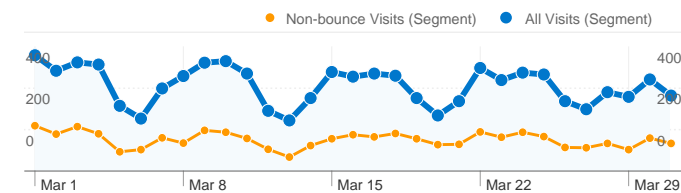

**Site Usage**

All Visits **8,540** Visits  
 Non-bounce Visits **3,116**

All Visits **63.51%** Bounce Rate  
 Non-bounce Visits **0.00%**

All Visits **24,095** Pageviews  
 Non-bounce Visits **18,671**

All Visits **00:02:38** Avg. Time on Site  
 Non-bounce Visits **00:07:14**

All Visits **2.82** Pages/Visit  
 Non-bounce Visits **5.99**

All Visits **80.14%** % New Visits  
 Non-bounce Visits **75.48%**

**Visitors Overview**

Visits  
**8,540**

**Map Overlay**

**Traffic Sources Overview**

**8,540 visits came from 113 countries/territories in the "All Visits" segment**

Site Usage

Country/Territory	Visits	Pages/Visit	Avg. Time on Site	% New Visits	Bounce Rate
<b>Visits</b> <b>8,540</b> Non-bounce Visits: 3,116	<b>Pages/Visit</b> <b>2.82</b> Non-bounce Visits: 5.99	<b>Avg. Time on Site</b> <b>00:02:38</b> Non-bounce Visits: 00:07:14	<b>% New Visits</b> <b>80.14%</b> Non-bounce Visits: 75.48%	<b>Bounce Rate</b> <b>63.51%</b> Non-bounce Visits: 0.00%	
United States					
All Visits	<b>4,023</b>	2.45	00:02:21	81.78%	66.39%
Non-bounce Visits	<b>1,352</b>	5.30	00:07:00	79.29%	0.00%
% of Total	<b>33.61%</b>	116.77%	197.56%	<b>-3.04%</b>	-100.00%
United Kingdom					
All Visits	<b>1,206</b>	3.85	00:03:21	75.37%	57.46%
Non-bounce Visits	<b>513</b>	7.70	00:07:52	67.06%	0.00%
% of Total	<b>42.54%</b>	100.00%	135.09%	<b>-11.03%</b>	-100.00%
Italy					
All Visits	<b>645</b>	3.35	00:02:09	78.91%	62.33%

**Pages on this site were viewed a total of 24,095 times in the "All Visits" segment**

**All Visits 24,095 Pageviews**  
**Non-bounce Visits 18,671**

**All Visits 18,322 Unique Views**  
**Non-bounce Visits 12,898**