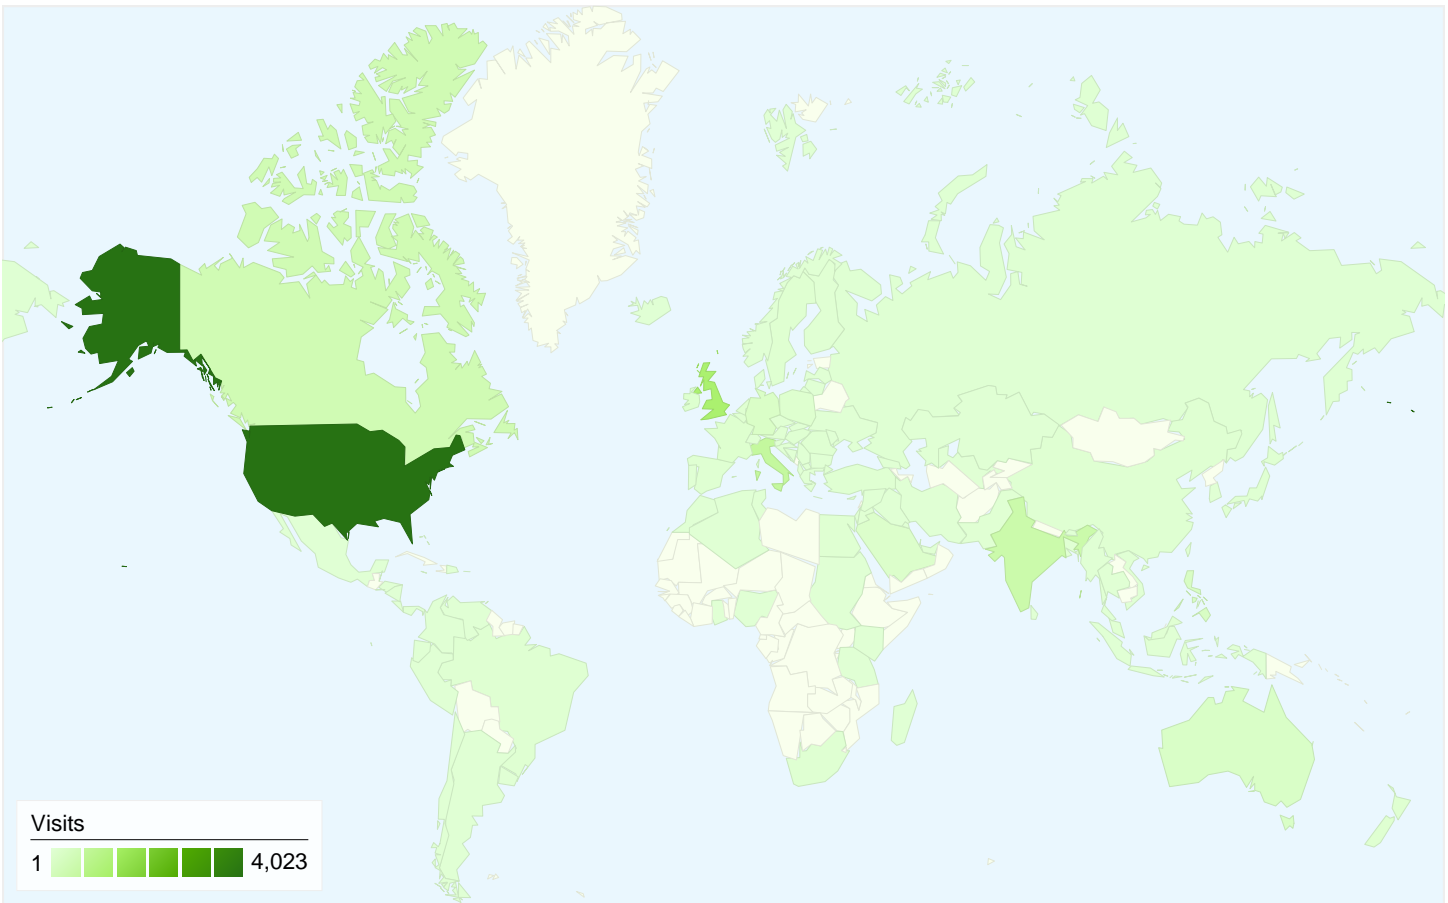

**All traffic sources sent a total of 8,540 visits in the "All Visits" segment**

**All Visits 8.71% Direct Traffic**  
 Non-bounce Visits 7.64%

**All Visits 22.75% Referring Sites**  
 Non-bounce Visits 20.96%

**All Visits 68.54% Search Engines**  
 Non-bounce Visits 71.41%

**Top Traffic Sources**

Sources	Visits	% visits
google (organic)		
All Visits	5,249	61.46%
Non-bounce Visits	2,001	23.43%
% of Total	38.12%	38.12%
(direct) ((none))		
All Visits	744	8.71%
Non-bounce Visits	238	2.79%
% of Total	31.99%	31.99%
en.wikipedia.org (referral)		
All Visits	408	4.78%
Non-bounce Visits	110	1.29%
% of Total	26.96%	26.96%
yahoo (organic)		
All Visits	323	3.78%
Non-bounce Visits	108	1.26%
% of Total	33.44%	33.44%

**8,540 visits came from 113 countries/territories in the "All Visits" segment**

Site Usage

Country/Territory	Visits	Pages/Visit	Avg. Time on Site	% New Visits	Bounce Rate
<b>Visits</b> <b>8,540</b> Non-bounce Visits: 3,116	<b>Pages/Visit</b> <b>2.82</b> Non-bounce Visits: 5.99	<b>Avg. Time on Site</b> <b>00:02:38</b> Non-bounce Visits: 00:07:14	<b>% New Visits</b> <b>80.14%</b> Non-bounce Visits: 75.48%	<b>Bounce Rate</b> <b>63.51%</b> Non-bounce Visits: 0.00%	
United States					
All Visits	<b>4,023</b>	2.45	00:02:21	81.78%	66.39%
Non-bounce Visits	<b>1,352</b>	5.30	00:07:00	79.29%	0.00%
% of Total	<b>33.61%</b>	116.77%	197.56%	<b>-3.04%</b>	-100.00%
United Kingdom					
All Visits	<b>1,206</b>	3.85	00:03:21	75.37%	57.46%
Non-bounce Visits	<b>513</b>	7.70	00:07:52	67.06%	0.00%
% of Total	<b>42.54%</b>	100.00%	135.09%	<b>-11.03%</b>	-100.00%
Italy					
All Visits	<b>645</b>	3.35	00:02:09	78.91%	62.33%