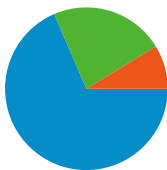

All Visits **2.82** Pages/Visit  
 Non-bounce Visits **5.99**

All Visits **80.14%** % New Visits  
 Non-bounce Visits **75.48%**

**Visitors Overview**

Visits  
**8,540**

**Map Overlay**

**Traffic Sources Overview**

- **Search Engines**  
5,853.00 (68.54%)
- **Referring Sites**  
1,943.00 (22.75%)
- **Direct Traffic**  
744.00 (8.71%)

Content Overview		
Pages	Pageviews	% Pageviews
/cgi-bin/display.cgi?text=elcc		
All Visits	4,810	19.96%
Non-bounce Visits	2,558	10.62%
% of Total	53.18%	53.18%
/cgi-bin/display.cgi?text=odec		
All Visits	1,336	5.54%
Non-bounce Visits	691	2.87%
% of Total	51.72%	51.72%
/texts/poems.shtml		
All Visits	1,116	4.63%
Non-bounce Visits	1,084	4.50%
% of Total	97.13%	97.13%
/materials/bio.shtml		
All Visits	1,096	4.55%
Non-bounce Visits	801	3.32%
% of Total	73.08%	73.08%
/index.shtml		
All Visits	1,084	4.50%
Non-bounce Visits	871	3.61%
% of Total	80.35%	80.35%

**8,540 visits came from 113 countries/territories in the "All Visits" segment**

Site Usage

Country/Territory	Visits	Pages/Visit	Avg. Time on Site	% New Visits	Bounce Rate
<b>Visits</b> <b>8,540</b> Non-bounce Visits: 3,116	<b>Pages/Visit</b> <b>2.82</b> Non-bounce Visits: 5.99	<b>Avg. Time on Site</b> <b>00:02:38</b> Non-bounce Visits: 00:07:14	<b>% New Visits</b> <b>80.14%</b> Non-bounce Visits: 75.48%	<b>Bounce Rate</b> <b>63.51%</b> Non-bounce Visits: 0.00%	
United States					
All Visits	<b>4,023</b>	2.45	00:02:21	81.78%	66.39%
Non-bounce Visits	<b>1,352</b>	5.30	00:07:00	79.29%	0.00%
% of Total	<b>33.61%</b>	116.77%	197.56%	<b>-3.04%</b>	-100.00%
United Kingdom					
All Visits	<b>1,206</b>	3.85	00:03:21	75.37%	57.46%
Non-bounce Visits	<b>513</b>	7.70	00:07:52	67.06%	0.00%
% of Total	<b>42.54%</b>	100.00%	135.09%	<b>-11.03%</b>	-100.00%
Italy					
All Visits	<b>645</b>	3.35	00:02:09	78.91%	62.33%