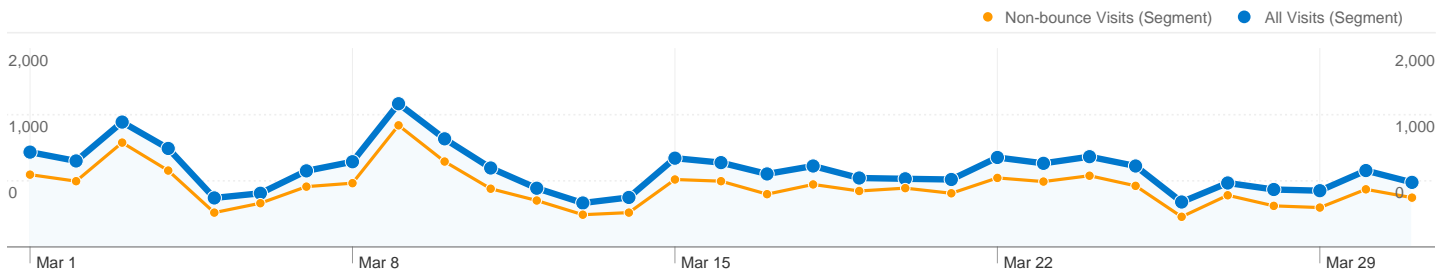

Pages on this site were viewed a total of 24,095 times in the "All Visits" segment

All Visits 24,095 Pageviews
Non-bounce Visits 18,671

All Visits 18,322 Unique Views
Non-bounce Visits 12,898

All Visits 63.51% Bounce Rate
Non-bounce Visits 0.00%

Top Content

Pages	Pageviews	% Pageviews
/cgi-bin/display.cgi?text=elcc		
All Visits	4,810	19.96%
Non-bounce Visits	2,558	10.62%
% of Total	53.18%	53.18%
/cgi-bin/display.cgi?text=odec		
All Visits	1,336	5.54%
Non-bounce Visits	691	2.87%
% of Total	51.72%	51.72%
/texts/poems.shtml		
All Visits	1,116	4.63%
Non-bounce Visits	1,084	4.50%
% of Total	97.13%	97.13%
/materials/bio.shtml		
All Visits	1,096	4.55%
Non-bounce Visits	801	3.32%
% of Total	73.08%	73.08%