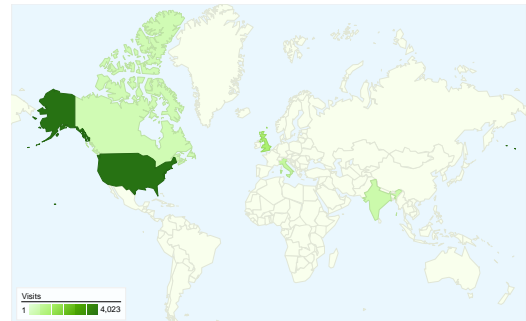

**Site Usage**

All Visits **8,540** Visits  
 Non-bounce Visits **3,116**

All Visits **63.51%** Bounce Rate  
 Non-bounce Visits **0.00%**

All Visits **24,095** Pageviews  
 Non-bounce Visits **18,671**

All Visits **00:02:38** Avg. Time on Site  
 Non-bounce Visits **00:07:14**

All Visits **2.82** Pages/Visit  
 Non-bounce Visits **5.99**

All Visits **80.14%** % New Visits  
 Non-bounce Visits **75.48%**

**Visitors Overview**

Visits  
**8,540**

**Map Overlay**

**Traffic Sources Overview**

**8,540 visits came from 113 countries/territories in the "All Visits" segment**

Site Usage

Country/Territory	Visits	Pages/Visit	Avg. Time on Site	% New Visits	Bounce Rate
<b>Visits</b> <b>8,540</b> Non-bounce Visits: 3,116	<b>Pages/Visit</b> <b>2.82</b> Non-bounce Visits: 5.99	<b>Avg. Time on Site</b> <b>00:02:38</b> Non-bounce Visits: 00:07:14	<b>% New Visits</b> <b>80.14%</b> Non-bounce Visits: 75.48%	<b>Bounce Rate</b> <b>63.51%</b> Non-bounce Visits: 0.00%	
United States					
All Visits	<b>4,023</b>	2.45	00:02:21	81.78%	66.39%
Non-bounce Visits	<b>1,352</b>	5.30	00:07:00	79.29%	0.00%
% of Total	<b>33.61%</b>	116.77%	197.56%	<b>-3.04%</b>	-100.00%
United Kingdom					
All Visits	<b>1,206</b>	3.85	00:03:21	75.37%	57.46%
Non-bounce Visits	<b>513</b>	7.70	00:07:52	67.06%	0.00%
% of Total	<b>42.54%</b>	100.00%	135.09%	<b>-11.03%</b>	-100.00%
Italy					
All Visits	<b>645</b>	3.35	00:02:09	78.91%	62.33%