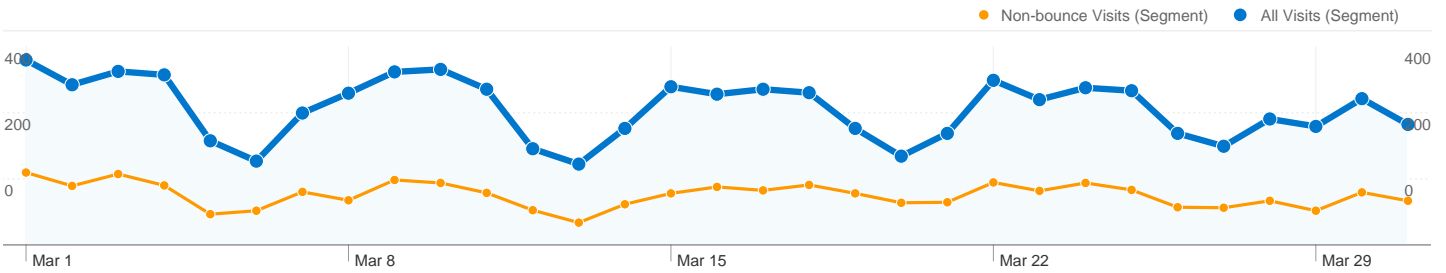

This site received 8,540 visits in the "All Visits" segment

All Visits **8,540** Visits
Non-bounce Visits **3,116**

All Visits **N/A** Absolute Unique Visitors
Non-bounce Visits **N/A**

All Visits **24,095** Pageviews
Non-bounce Visits **18,671**

All Visits **2.82** Average Pageviews
Non-bounce Visits **5.99**

All Visits **00:02:38** Time on Site
Non-bounce Visits **00:07:14**

All Visits **63.51%** Bounce Rate
Non-bounce Visits **0.00%**

All Visits **80.14%** New Visits
Non-bounce Visits **75.48%**

Technical Profile

Browser	Visits	% visits	Connection Speed	Visits	% visits
Internet Explorer			Unknown		
All Visits	4,348	50.91%	All Visits	2,353	27.55%
Non-bounce Visits	1,639	19.19%	Non-bounce Visits	830	9.72%
% of Total	37.70%	37.70%	% of Total	35.27%	35.27%
Firefox			DSL		
All Visits	2,476	28.99%	All Visits	2,282	26.72%