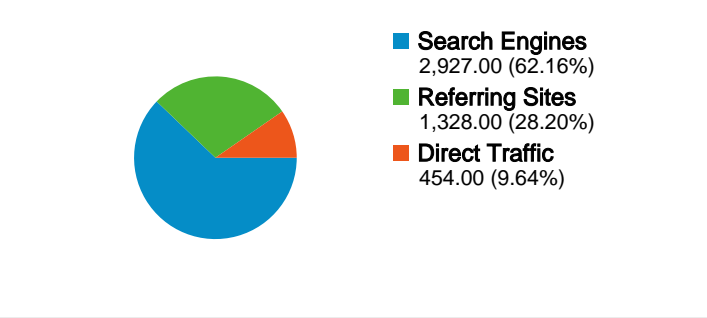

Site Usage

All Visits **4,709** Visits
 Non-bounce Visits **1,394**

All Visits **70.40%** Bounce Rate
 Non-bounce Visits **0.00%**

All Visits **10,979** Pageviews
 Non-bounce Visits **7,665**

All Visits **00:01:54** Avg. Time on Site
 Non-bounce Visits **00:06:24**

All Visits **2.33** Pages/Visit
 Non-bounce Visits **5.50**

All Visits **84.39%** % New Visits
 Non-bounce Visits **82.14%**

Visitors Overview

Map Overlay

Traffic Sources Overview

Content Overview		
Pages	Pageviews	% Pageviews
/cgi-bin/display.cgi?text=elcc		
All Visits	2,770	25.23%
Non-bounce Visits	1,233	11.23%
% of Total	44.51%	44.51%
/cgi-bin/display.cgi?text=odec		
All Visits	965	8.79%
Non-bounce Visits	461	4.20%
% of Total	47.77%	47.77%
/index.shtml		
All Visits	783	7.13%
Non-bounce Visits	596	5.43%
% of Total	76.12%	76.12%
/texts/poems.shtml		
All Visits	567	5.16%
Non-bounce Visits	534	4.86%
% of Total	94.18%	94.18%
/cgi-bin/display.cgi?text=odfc		
All Visits	397	3.62%
Non-bounce Visits	229	2.09%
% of Total	57.68%	57.68%

This site received 4,709 visits in the "All Visits" segment

All Visits 4,709 Visits
Non-bounce Visits 1,394

All Visits N/A Absolute Unique Visitors
Non-bounce Visits N/A

All Visits 10,979 Pageviews
Non-bounce Visits 7,665

Site Usage

Country/Territory	Visits	Pages/Visit	Avg. Time on Site	% New Visits	Bounce Rate
Visits 4,709 Non-bounce Visits: 1,394					
Pages/Visit 2.33 Non-bounce Visits: 5.50					
Avg. Time on Site 00:01:54 Non-bounce Visits: 00:06:24					
% New Visits 84.39% Non-bounce Visits: 82.14%					
Bounce Rate 70.40% Non-bounce Visits: 0.00%					
United States	1,580	1.90	00:01:28	86.46%	74.94%
All Visits	396	4.60	00:05:52	84.60%	0.00%
Non-bounce Visits	25.06%	141.84%	298.99%	-2.15%	-100.00%
% of Total					
United Kingdom					
All Visits	593	2.87	00:01:55	83.14%	64.08%
Non-bounce Visits	213	6.20	00:05:20	78.40%	0.00%
% of Total	35.92%	116.17%	178.40%	-5.69%	-100.00%
Italy					
All Visits	588	2.14	00:01:47	85.71%	68.71%