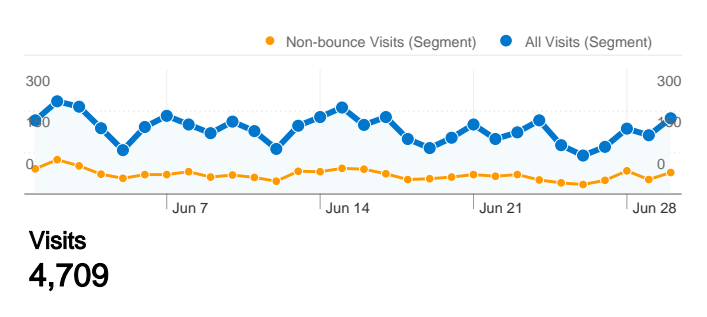

Visitors Overview