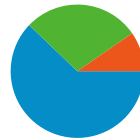

- **Search Engines**
  2,927.00 (62.16%)
- **Referring Sites**
  1,328.00 (28.20%)
- **Direct Traffic**
  454.00 (9.64%)

Top Traffic Sources

Sources	Visits	% visits
google (organic)		
All Visits	2,588	54.96%
Non-bounce Visits	821	17.43%
% of Total	31.72%	31.72%
(direct) ((none))		
All Visits	454	9.64%
Non-bounce Visits	95	2.02%
% of Total	20.93%	20.93%
it.wikipedia.org (referral)		
All Visits	342	7.26%
Non-bounce Visits	80	1.70%
% of Total	23.39%	23.39%
en.wiktionary.org (referral)		
All Visits	249	5.29%
Non-bounce Visits	45	0.96%
% of Total	18.07%	18.07%

Keywords	Visits	% visits
thomas gray		
All Visits	305	10.42%
Non-bounce Visits	174	5.94%
% of Total	57.05%	57.05%
elegy written in a country churchyard		
All Visits	207	7.07%
Non-bounce Visits	45	1.54%
% of Total	21.74%	21.74%
ode on a distant prospect of eton college		
All Visits	107	3.66%
Non-bounce Visits	28	0.96%
% of Total	26.17%	26.17%
gray's elegy written in a country courtyard		
All Visits	90	3.07%
Non-bounce Visits	19	0.65%
% of Total	21.11%	21.11%