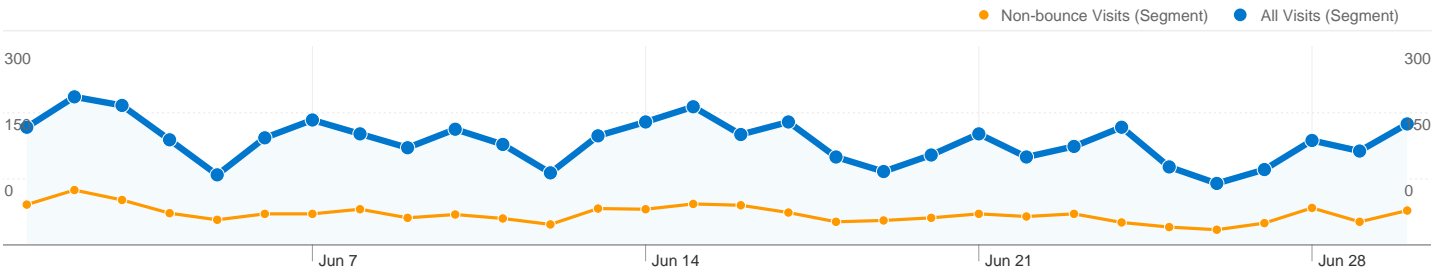

All traffic sources sent a total of 4,709 visits in the "All Visits" segment

All Visits 9.64% Direct Traffic
Non-bounce Visits **6.81%**

All Visits 28.20% Referring Sites
Non-bounce Visits **26.97%**

All Visits 62.16% Search Engines
Non-bounce Visits **66.21%**

- **Search Engines**
  2,927.00 (62.16%)
- **Referring Sites**
  1,328.00 (28.20%)
- **Direct Traffic**
  454.00 (9.64%)

Top Traffic Sources

Sources	Visits	% visits
google (organic)		
All Visits	2,588	54.96%
Non-bounce Visits	821	17.43%
% of Total	31.72%	31.72%
(direct) ((none))		
All Visits	454	9.64%
Non-bounce Visits	95	2.02%
% of Total	20.93%	20.93%
it.wikipedia.org (referral)		
All Visits	342	7.26%
Non-bounce Visits	80	1.70%
% of Total	23.39%	23.39%
en.wiktionary.org (referral)		
All Visits	249	5.29%
Non-bounce Visits	45	0.96%
% of Total	18.07%	18.07%

Keywords	Visits	% visits
thomas gray		
All Visits	305	10.42%
Non-bounce Visits	174	5.94%
% of Total	57.05%	57.05%
elegy written in a country churchyard		
All Visits	207	7.07%
Non-bounce Visits	45	1.54%
% of Total	21.74%	21.74%
ode on a distant prospect of eton college		
All Visits	107	3.66%
Non-bounce Visits	28	0.96%
% of Total	26.17%	26.17%
gray's elegy written in a country courtyard		
All Visits	90	3.07%
Non-bounce Visits	19	0.65%
% of Total	21.11%	21.11%