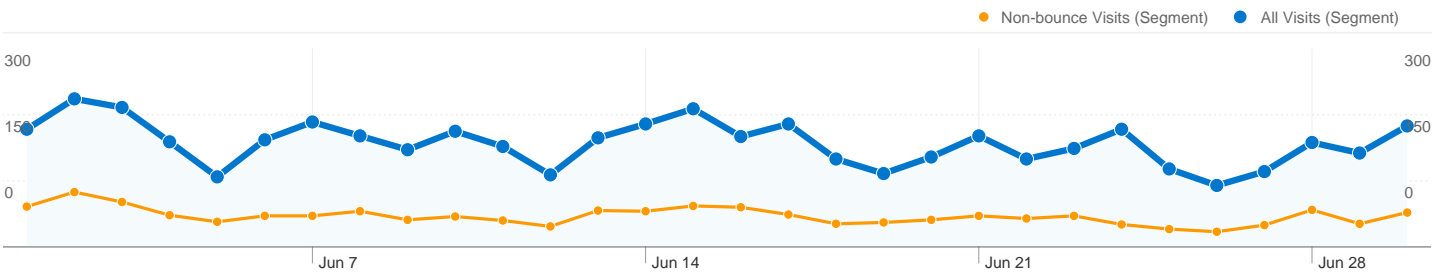

Site Usage

All Visits **4,709** Visits
 Non-bounce Visits **1,394**

All Visits **70.40%** Bounce Rate
 Non-bounce Visits **0.00%**

All Visits **10,979** Pageviews
 Non-bounce Visits **7,665**

All Visits **00:01:54** Avg. Time on Site
 Non-bounce Visits **00:06:24**

All Visits **2.33** Pages/Visit
 Non-bounce Visits **5.50**

All Visits **84.39%** % New Visits
 Non-bounce Visits **82.14%**

Visitors Overview

Map Overlay

Traffic Sources Overview

Content Overview		
Pages	Pageviews	% Pageviews
/cgi-bin/display.cgi?text=elcc		
All Visits	2,770	25.23%
Non-bounce Visits	1,233	11.23%
% of Total	44.51%	44.51%
/cgi-bin/display.cgi?text=odec		
All Visits	965	8.79%
Non-bounce Visits	461	4.20%
% of Total	47.77%	47.77%
/index.shtml		
All Visits	783	7.13%
Non-bounce Visits	596	5.43%
% of Total	76.12%	76.12%
/texts/poems.shtml		
All Visits	567	5.16%
Non-bounce Visits	534	4.86%
% of Total	94.18%	94.18%
/cgi-bin/display.cgi?text=odfc		
All Visits	397	3.62%
Non-bounce Visits	229	2.09%
% of Total	57.68%	57.68%

This site received 4,709 visits in the "All Visits" segment

All Visits 4,709 Visits
Non-bounce Visits 1,394

All Visits N/A Absolute Unique Visitors
Non-bounce Visits N/A

All Visits 10,979 Pageviews
Non-bounce Visits 7,665

Site Usage

Country/Territory	Visits	Pages/Visit	Avg. Time on Site	% New Visits	Bounce Rate
Visits 4,709 Non-bounce Visits: 1,394					
Pages/Visit 2.33 Non-bounce Visits: 5.50					
Avg. Time on Site 00:01:54 Non-bounce Visits: 00:06:24					
% New Visits 84.39% Non-bounce Visits: 82.14%					
Bounce Rate 70.40% Non-bounce Visits: 0.00%					
United States	1,580	1.90	00:01:28	86.46%	74.94%
All Visits	396	4.60	00:05:52	84.60%	0.00%
Non-bounce Visits	25.06%	141.84%	298.99%	-2.15%	-100.00%
% of Total					
United Kingdom					
All Visits	593	2.87	00:01:55	83.14%	64.08%
Non-bounce Visits	213	6.20	00:05:20	78.40%	0.00%
% of Total	35.92%	116.17%	178.40%	-5.69%	-100.00%
Italy					
All Visits	588	2.14	00:01:47	85.71%	68.71%