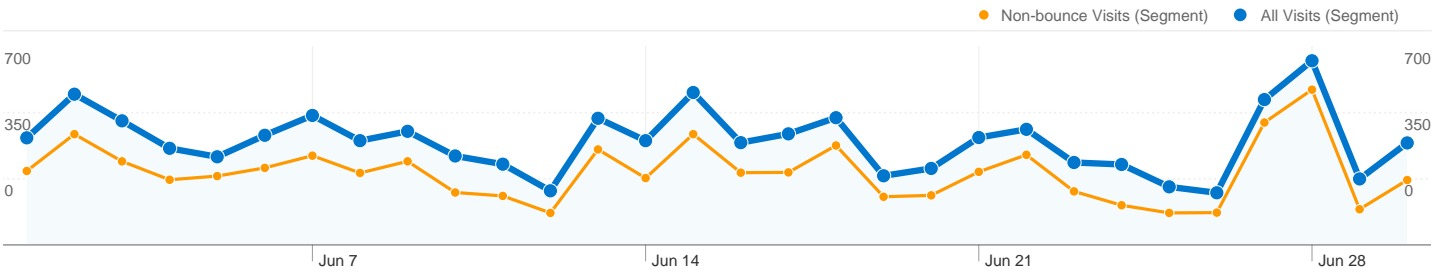

Pages on this site were viewed a total of 10,979 times in the "All Visits" segment

All Visits 10,979 Pageviews
Non-bounce Visits 7,665

All Visits 8,637 Unique Views
Non-bounce Visits 5,324

All Visits 70.40% Bounce Rate
Non-bounce Visits 0.00%

Top Content

Pages	Pageviews	% Pageviews
/cgi-bin/display.cgi?text=elcc		
All Visits	2,770	25.23%
Non-bounce Visits	1,233	11.23%
% of Total	44.51%	44.51%
/cgi-bin/display.cgi?text=odec		
All Visits	965	8.79%
Non-bounce Visits	461	4.20%
% of Total	47.77%	47.77%
/index.shtml		
All Visits	783	7.13%
Non-bounce Visits	596	5.43%
% of Total	76.12%	76.12%
/texts/poems.shtml		
All Visits	567	5.16%
Non-bounce Visits	534	4.86%
% of Total	94.18%	94.18%