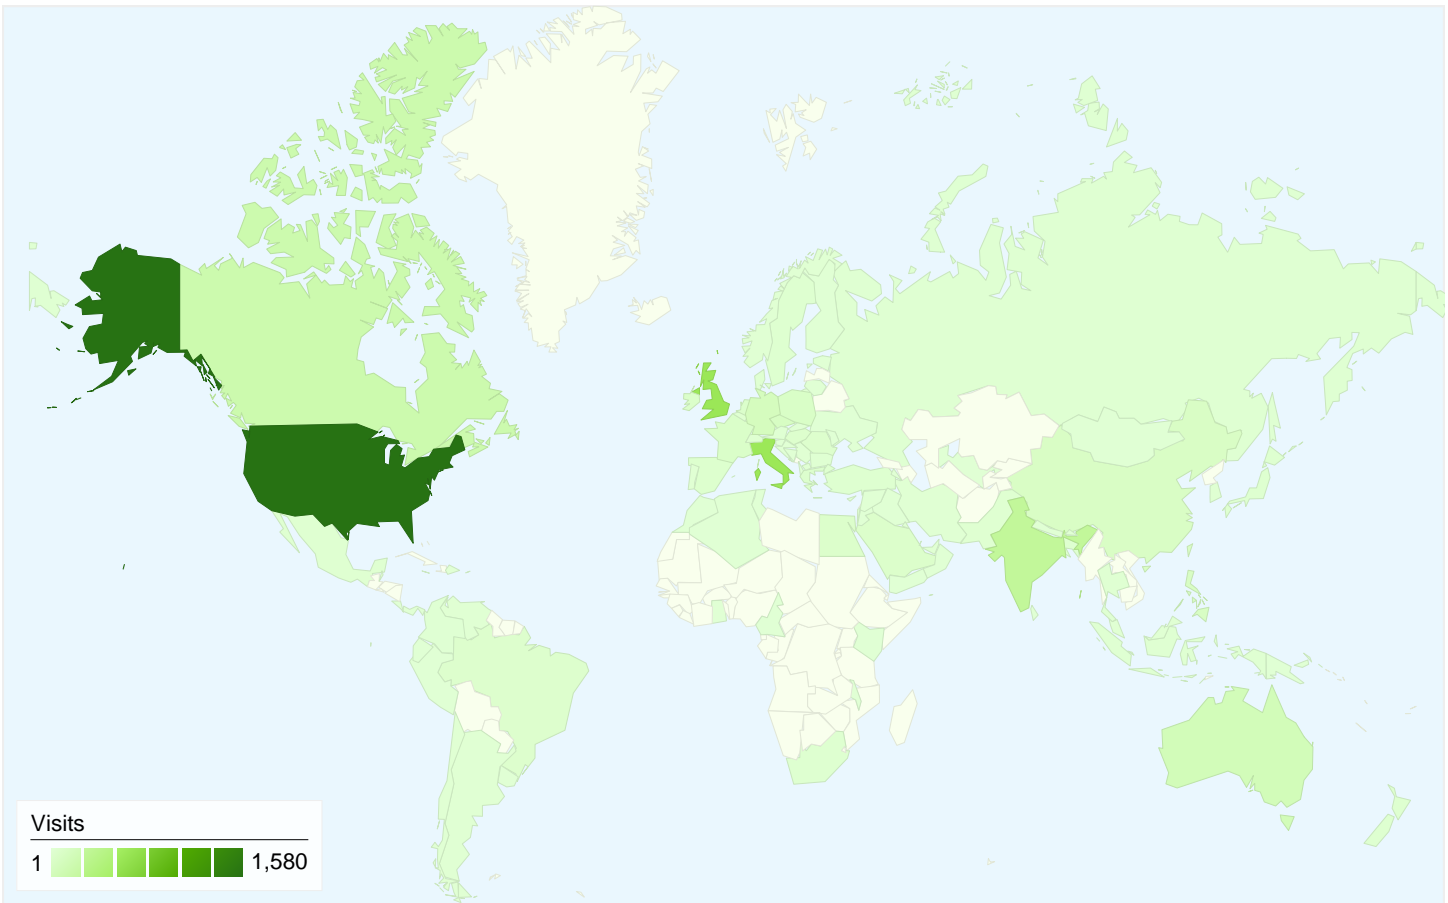

All traffic sources sent a total of 4,709 visits in the "All Visits" segment

All Visits 9.64% Direct Traffic
 Non-bounce Visits **6.81%**

All Visits 28.20% Referring Sites
 Non-bounce Visits **26.97%**

All Visits 62.16% Search Engines
 Non-bounce Visits **66.21%**

- **Search Engines**
2,927.00 (62.16%)
- **Referring Sites**
1,328.00 (28.20%)
- **Direct Traffic**
454.00 (9.64%)

Top Traffic Sources

Sources	Visits	% visits
google (organic)		
All Visits	2,588	54.96%
Non-bounce Visits	821	17.43%
% of Total	31.72%	31.72%
(direct) ((none))		
All Visits	454	9.64%
Non-bounce Visits	95	2.02%
% of Total	20.93%	20.93%
it.wikipedia.org (referral)		
All Visits	342	7.26%
Non-bounce Visits	80	1.70%
% of Total	23.39%	23.39%
en.wiktionary.org (referral)		
All Visits	249	5.29%
Non-bounce Visits	45	0.96%
% of Total	18.07%	18.07%

en.wikipedia.org (referral)		
All Visits	190	4.03%
Non-bounce Visits	60	1.27%
% of Total	31.58%	31.58%

gray's elegy		
All Visits	58	1.98%
Non-bounce Visits	8	0.27%
% of Total	13.79%	13.79%

4,709 visits came from 109 countries/territories in the "All Visits" segment