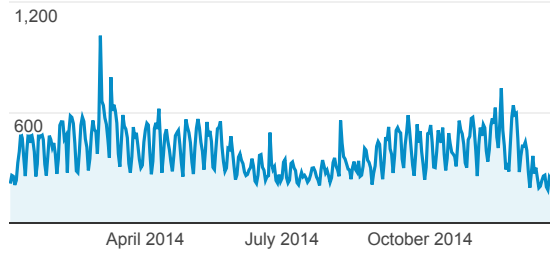

## Visitors

**112,374**

% of Total: 100.00% (112,374)

## Pageviews

**204,143**

% of Total: 100.00% (204,143)

## Avg. Visit Duration

**00:01:18**

Avg for View: 00:01:18 (0.00%)

## Visits

Sessions