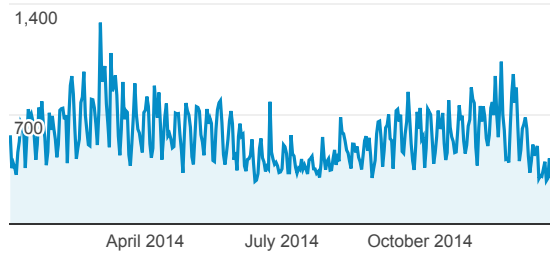

Pageviews

Pageviews

Visits and Avg. Visit Duration by Country/Territory

Country	Sessions	Avg. Session Duration
United States	60,359	00:01:13
India	17,954	00:01:30
United Kingdom	11,457	00:01:19
Italy	7,150	00:01:11
Canada	6,465	00:01:13
Philippines	5,272	00:01:28
Australia	2,572	00:00:59
Spain	2,019	00:01:18

Visits and Pages / Visit by Browser

Browser	Sessions	Pages / Session
Chrome	54,670	1.40
Safari	31,864	1.36
Firefox	20,377	1.65
Internet Explorer	17,486	1.65
Android Browser	6,099	1.30
Opera Mini	5,022	1.41
UC Browser	1,629	1.34
Opera	1,146	1.43

Visits and Pageviews by Mobile

Mobile (Including Tablet)	Sessions	Pageviews
No	95,393	143,854
Yes	45,332	60,289

Visits by Traffic Type

organic direct referral twitter