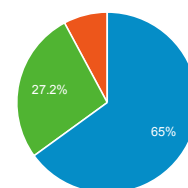

Pageviews by Page

Page	Page Views
/cgi-bin/display.cgi?text=elcc	3,014
/index.shtml	384
/cgi-bin/display.cgi?text=bapo	362
/resources/bio.shtml	320
/cgi-bin/display.cgi?text=pppo	313
/cgi-bin/display.cgi?text=odec	311
/cgi-bin/display.cgi?text=odfc	254
/texts/poems.shtml	231
/cgi-bin/display.cgi?text=otad	125
/cgi-bin/view.cgi?collection=primary&edition=1751&text=elcc	100

Sessions

Visits and Pageviews by Mobile

Mobile (Including Tablet)	Sessions	Page Views
No	2,577	4,215
Yes	2,486	3,235

Visits by Traffic Type

organic direct referral

Pageviews by Page

Page	Page Views
/cgi-bin/display.cgi?text=elcc	3,014
/index.shtml	384
/cgi-bin/display.cgi?text=bapo	362
/resources/bio.shtml	320
/cgi-bin/display.cgi?text=pppo	313