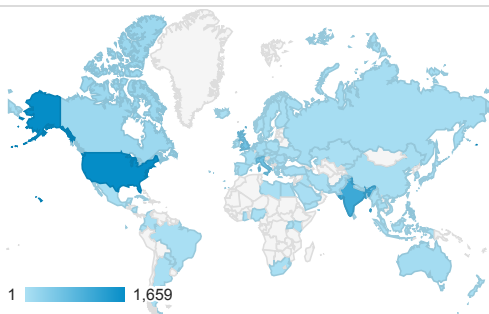

00:01:09
 Avg for View: 00:01:09 (0.00%)

Pageviews

7,450
 % of Total: 100.00% (7,450)

Pageviews

Visits and Pages / Visit by Browser

Browser	Sessions	Pages/Session
Chrome	3,026	1.48
Safari	1,126	1.39
Firefox	245	1.73
Edge	171	1.43
Samsung Internet	109	1.41
Internet Explorer	89	1.94
Android Webview	79	1.65
UC Browser	76	1.16

Pageviews by Page

Page	Page Views
/cgi-bin/display.cgi?text=elcc	3,014
/index.shtml	384
/cgi-bin/display.cgi?text=bapo	362
/resources/bio.shtml	320
/cgi-bin/display.cgi?text=pppo	313
/cgi-bin/display.cgi?text=odec	311
/cgi-bin/display.cgi?text=odfc	254
/texts/poems.shtml	231
/cgi-bin/display.cgi?text=otad	125
/cgi-bin/view.cgi?collection=primary&edition=1751&text=elcc	100

Sessions

Visits and Pageviews by Mobile

Mobile (Including Tablet)	Sessions	Page Views
No	2,577	4,215
Yes	2,486	3,235

Visits by Traffic Type

organic direct referral

Pageviews by Page

Page	Page Views
/cgi-bin/display.cgi?text=elcc	3,014
/index.shtml	384
/cgi-bin/display.cgi?text=bapo	362
/resources/bio.shtml	320
/cgi-bin/display.cgi?text=pppo	313