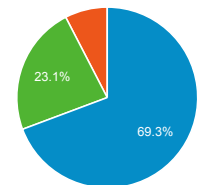

Pageviews by Page

Page	Page Views
/cgi-bin/display.cgi?text=elcc	3,280
/index.shtml	506
/cgi-bin/display.cgi?text=odec	465
/cgi-bin/display.cgi?text=bapo	365
/texts/poems.shtml	343
/cgi-bin/display.cgi?text=pppo	319

Pageviews

8,591
 % of Total: 100.00% (8,591)

Pageviews

Sessions

Visits and Pages / Visit by Browser

Browser	Sessions	Pages/Session
Chrome	3,498	1.61
Safari	1,339	1.30
Firefox	224	1.75
Edge	154	1.55
Internet Explorer	102	1.25
UC Browser	94	1.21
Samsung Internet	85	1.36
Android Webview	43	1.19

Visits and Pageviews by Mobile

Mobile (Including Tablet)	Sessions	Page Views
Yes	3,059	3,892
No	2,612	4,699

Visits by Traffic Type

■ organic ■ direct ■ referral

t=pppo	275
/resources/bio.shtml	285
/cgi-bin/display.cgi?tex t=odfc	222
/cgi-bin/display.cgi?tex t=otad	157
/cgi-bin/display.cgi?tex t=oots	151