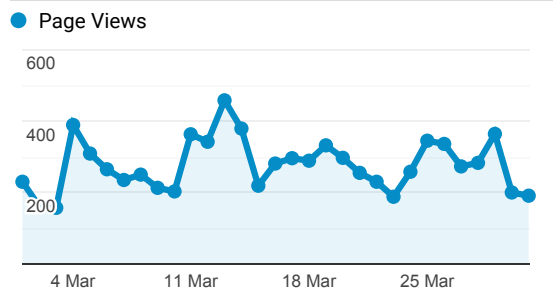

00:01:24
 Avg for View: 00:01:24 (0.00%)

Pageviews by Page

Page	Page Views
/cgi-bin/display.cgi?text=elcc	3,280
/index.shtml	506
/cgi-bin/display.cgi?text=odec	465
/cgi-bin/display.cgi?text=bapo	365
/texts/poems.shtml	343
/cgi-bin/display.cgi?text=pppo	319
/resources/bio.shtml	285
/cgi-bin/display.cgi?text=odfc	222
/cgi-bin/display.cgi?text=otad	157
/cgi-bin/display.cgi?text=oots	151

Pageviews by Page

Page	Page Views
/cgi-bin/display.cgi?text=elcc	3,280
/index.shtml	506
/cgi-bin/display.cgi?text=odec	465
/cgi-bin/display.cgi?text=bapo	365
/texts/poems.shtml	343
/cgi-bin/display.cgi?text=pppo	319

Pageviews

8,591
 % of Total: 100.00% (8,591)

Pageviews

Sessions

Visits and Pages / Visit by Browser

Browser	Sessions	Pages/Session
Chrome	3,498	1.61
Safari	1,339	1.30
Firefox	224	1.75
Edge	154	1.55
Internet Explorer	102	1.25
UC Browser	94	1.21
Samsung Internet	85	1.36
Android Webview	43	1.19