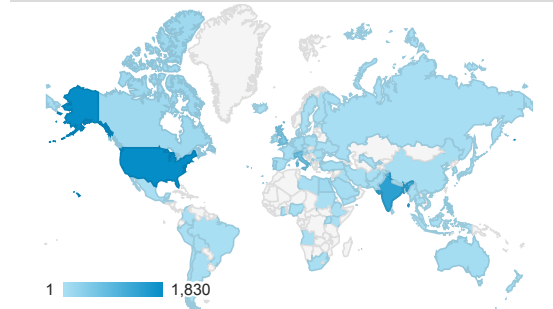

Pageviews by Page

Page	Page Views
/cgi-bin/display.cgi?text=elcc	3,280
/index.shtml	506
/cgi-bin/display.cgi?text=odec	465
/cgi-bin/display.cgi?text=bapo	365
/texts/poems.shtml	343
/cgi-bin/display.cgi?text=pppo	319

Pageviews

8,591
 % of Total: 100.00% (8,591)

Pageviews

Sessions

Visits and Pages / Visit by Browser

Browser	Sessions	Pages/Session
Chrome	3,498	1.61
Safari	1,339	1.30
Firefox	224	1.75
Edge	154	1.55
Internet Explorer	102	1.25
UC Browser	94	1.21
Samsung Internet	85	1.36
Android Webview	43	1.19

Visits and Pageviews by Mobile

Mobile (Including Tablet)	Sessions	Page Views
Yes	3,059	3,892
No	2,612	4,699

Visits by Traffic Type

■ organic ■ direct ■ referral

t=pppo	275
/resources/bio.shtml	285
/cgi-bin/display.cgi?tex t=odfc	222
/cgi-bin/display.cgi?tex t=otad	157
/cgi-bin/display.cgi?tex t=oots	151