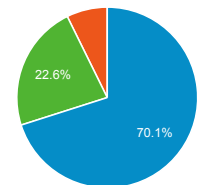

Pageviews by Page

Page	Page Views
/cgi-bin/display.cgi?text=elcc	3,154
/index.shtml	449
/cgi-bin/display.cgi?text=bapo	349
/texts/poems.shtml	338
/cgi-bin/display.cgi?text=odec	329
/cgi-bin/display.cgi?text=pppo	252

Pageviews

7,864
 % of Total: 100.00% (7,864)

Pageviews

Sessions

Visits and Pages / Visit by Browser

Browser	Sessions	Pages/Session
Chrome	3,078	1.52
Safari	1,259	1.39
Firefox	231	1.65
Edge	157	1.56
Samsung Internet	120	1.46
Internet Explorer	101	2.31
UC Browser	72	1.07
Android Webview	70	1.43

Visits and Pageviews by Mobile

Mobile (Including Tablet)	Sessions	Page Views
Yes	2,879	3,866
No	2,385	3,998

Visits by Traffic Type

organic direct referral

t=pppo	232
/resources/bio.shtml	248
/cgi-bin/display.cgi?tex t=odfc	222
/cgi-bin/display.cgi?tex t=sorw	143
/cgi-bin/display.cgi?tex t=oots	141