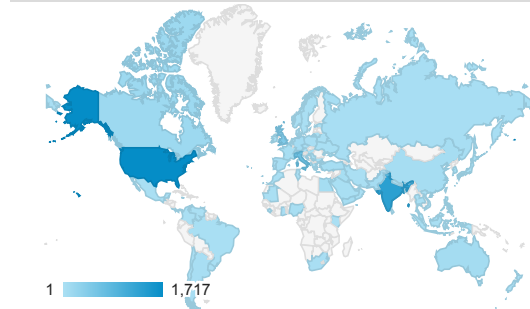

Pageviews by Page

Page	Page Views
/cgi-bin/display.cgi?text=elcc	3,154
/index.shtml	449
/cgi-bin/display.cgi?text=bapo	349
/texts/poems.shtml	338
/cgi-bin/display.cgi?text=odec	329
/cgi-bin/display.cgi?text=pppo	252

Pageviews

7,864
 % of Total: 100.00% (7,864)

Pageviews

Sessions

Visits and Pages / Visit by Browser

Browser	Sessions	Pages/Session
Chrome	3,078	1.52
Safari	1,259	1.39
Firefox	231	1.65
Edge	157	1.56
Samsung Internet	120	1.46
Internet Explorer	101	2.31
UC Browser	72	1.07
Android Webview	70	1.43

Visits and Pageviews by Mobile

Mobile (Including Tablet)	Sessions	Page Views
Yes	2,879	3,866
No	2,385	3,998

Visits by Traffic Type

organic direct referral

t=pppo	232
/resources/bio.shtml	248
/cgi-bin/display.cgi?tex t=odfc	222
/cgi-bin/display.cgi?tex t=sorw	143
/cgi-bin/display.cgi?tex t=oots	141