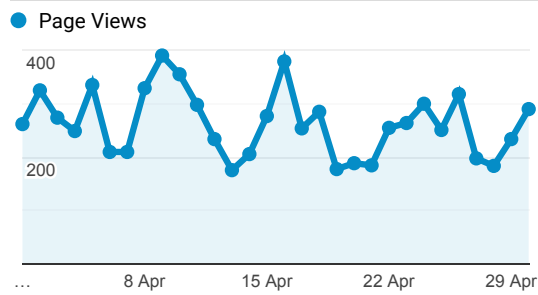

00:01:26
 Avg for View: 00:01:26 (0.00%)

Pageviews by Page

Page	Page Views
/cgi-bin/display.cgi?text=elcc	3,154
/index.shtml	449
/cgi-bin/display.cgi?text=bapo	349
/texts/poems.shtml	338
/cgi-bin/display.cgi?text=odec	329
/cgi-bin/display.cgi?text=pppo	252
/resources/bio.shtml	248
/cgi-bin/display.cgi?text=odfc	222
/cgi-bin/display.cgi?text=sorw	143
/cgi-bin/display.cgi?text=oots	141

Pageviews by Page

Page	Page Views
/cgi-bin/display.cgi?text=elcc	3,154
/index.shtml	449
/cgi-bin/display.cgi?text=bapo	349
/texts/poems.shtml	338
/cgi-bin/display.cgi?text=odec	329
/cgi-bin/display.cgi?text=pppo	252

Pageviews

7,864
 % of Total: 100.00% (7,864)

Pageviews

Sessions

Visits and Pages / Visit by Browser

Browser	Sessions	Pages/Session
Chrome	3,078	1.52
Safari	1,259	1.39
Firefox	231	1.65
Edge	157	1.56
Samsung Internet	120	1.46
Internet Explorer	101	2.31
UC Browser	72	1.07
Android Webview	70	1.43