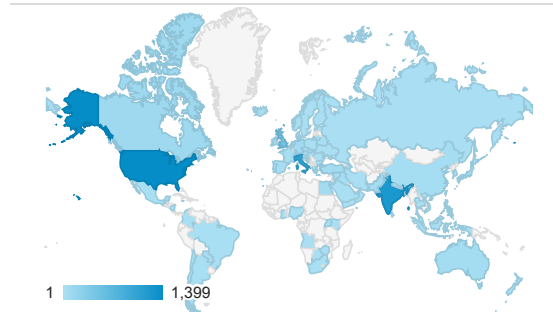

Pageviews by Page

Page	Page Views
/cgi-bin/display.cgi?text=elcc	3,105
/texts/poems.shtml	381
/cgi-bin/display.cgi?text=odec	371
/index.shtml	364
/cgi-bin/display.cgi?text=pppo	321
/cgi-bin/display.cgi?text=bapo	287

Pageviews

7,672
 % of Total: 100.00% (7,672)

Pageviews

Sessions

Visits and Pages / Visit by Browser

Browser	Sessions	Pages/Session
Chrome	2,864	1.60
Safari	1,300	1.26
Firefox	175	1.58
Edge	156	1.45
Internet Explorer	148	2.15
Samsung Internet	131	1.56
UC Browser	92	1.26
Opera	54	1.46