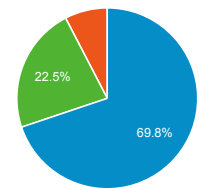

Pageviews by Page

Page	Page Views
/cgi-bin/display.cgi?text=elcc	3,105
/texts/poems.shtml	381
/cgi-bin/display.cgi?text=odec	371
/index.shtml	364
/cgi-bin/display.cgi?text=pppo	321
/cgi-bin/display.cgi?text=bapo	287

Pageviews

7,672
 % of Total: 100.00% (7,672)

Pageviews

Sessions

Visits and Pages / Visit by Browser

Browser	Sessions	Pages/Session
Chrome	2,864	1.60
Safari	1,300	1.26
Firefox	175	1.58
Edge	156	1.45
Internet Explorer	148	2.15
Samsung Internet	131	1.56
UC Browser	92	1.26
Opera	54	1.46

Visits and Pageviews by Mobile

Mobile (Including Tablet)	Sessions	Page Views
Yes	2,901	3,859
No	2,178	3,813

Visits by Traffic Type

■ organic ■ direct ■ referral

/resources/bio.shtml	241
/cgi-bin/display.cgi?text=odfc	180
/texts/letters.shtml	107
/cgi-bin/display.cgi?text=otad	92