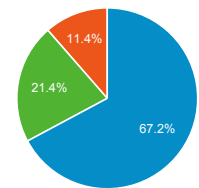

Pageviews by Page

Page	Page Views
/cgi-bin/display.cgi?text=elcc	1,745
/cgi-bin/display.cgi?text=odec	355
/cgi-bin/display.cgi?text=pppo	354
/index.shtml	251
/cgi-bin/display.cgi?text=bapo	190
/texts/poems.shtml	178
/resources/bio.shtml	177
/cgi-bin/display.cgi?text=odfc	94
/about/index.shtml	65
/cgi-bin/display.cgi?collection=letters&author=Gray,+Thomas,+1716-1771&addressee=all&mentions=all&mentions2=all&mentions3=all&mentions4=all&dateletfrom=1734&dateletto=1771&placet=all&holding=all	65

Sessions

Visits and Pageviews by Mobile

Mobile (Including Tablet)	Sessions	Page Views
Yes	2,089	2,811
No	1,406	2,507

Visits by Traffic Type

organic direct referral

Pageviews by Page

Page	Page Views
/cgi-bin/display.cgi?text=elcc	1,745
/cgi-bin/display.cgi?text=odec	355
/cgi-bin/display.cgi?text=pppo	354

/index.shtml	251
/cgi-bin/display.cgi?text=bapo	190
/texts/poems.shtml	178
/resources/bio.shtml	177
/cgi-bin/display.cgi?text=odfc	94
/about/index.shtml	65
/cgi-bin/display.cgi?collection=letters&author=Gray,+Thomas,+1716-1771&addressee=all&mentions=all&mentions2=all&mentions3=all&mentions4=all&dateletfrom=1734&dateletto=1771&placet=all&holding=all	65