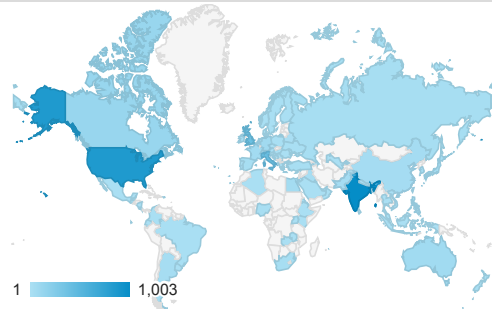

Sessions

Visits and Pageviews by Mobile

Mobile (Including Tablet)	Sessions	Page Views
Yes	2,089	2,811
No	1,406	2,507

Visits by Traffic Type

organic direct referral

Pageviews by Page

Page	Page Views
/cgi-bin/display.cgi?text=elcc	1,745
/cgi-bin/display.cgi?text=odec	355
/cgi-bin/display.cgi?text=pppo	354