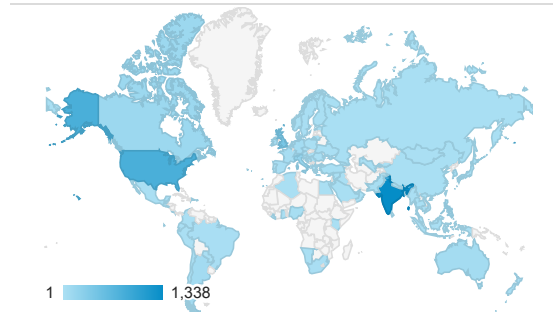

Sessions

Visits and Pages / Visit by Browser

Browser	Sessions	Pages/Session
Chrome	2,082	1.51
Safari	713	1.29
Firefox	145	2.14
Internet Explorer	125	1.14
Edge	75	1.40
UC Browser	71	1.08
Samsung Internet	68	1.32
Android Webview	47	1.64

Visits and Pageviews by Mobile

Mobile (Including Tablet)	Sessions	Page Views
Yes	2,176	2,840
No	1,278	2,211

Visits by Traffic Type

■ organic ■ direct ■ referral