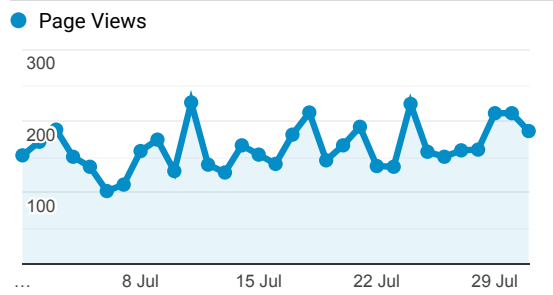

Thomas Gray Archive - Dashboard

1 Jul 2019 - 31 Jul 2019

All Users
100.00% Sessions

Sessions

3,454
% of Total: 100.00% (3,454)

Visitors

2,875
% of Total: 100.00% (2,875)

Avg. Visit Duration

00:01:21
Avg for View: 00:01:21 (0.00%)

Pageviews by Page

Page	Page Views
/cgi-bin/display.cgi?text=elcc	1,984
/index.shtml	333
/cgi-bin/display.cgi?text=pppo	297
/cgi-bin/display.cgi?text=odec	294
/resources/bio.shtml	222
/texts/poems.shtml	192
/cgi-bin/display.cgi?text=bapo	132
/cgi-bin/display.cgi?text=odfc	110
/texts/letters.shtml	54
/about/index.shtml	52

Pageviews by Page

Page	Page Views
/cgi-bin/display.cgi?text=elcc	1,984
/index.shtml	333
/cgi-bin/display.cgi?text=pppo	297
/cgi-bin/display.cgi?text=odec	294
/resources/bio.shtml	222
/texts/poems.shtml	192
/cgi-bin/display.cgi?text=	132

Pageviews

5,051
% of Total: 100.00% (5,051)

Pageviews