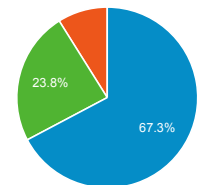

Visits by Traffic Type

■ organic ■ direct ■ referral