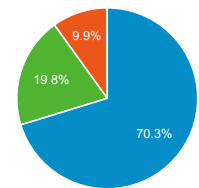

Pageviews

5,694
 % of Total: 100.00% (5,694)

Pageviews

Sessions

Visits and Pages / Visit by Browser

Browser	Sessions	Pages/Session
Chrome	2,385	1.68
Safari	588	1.36
Firefox	138	1.39
UC Browser	108	1.17
Internet Explorer	84	1.27
Samsung Internet	68	1.66
Edge	64	1.52
Opera	51	1.20

Visits and Pageviews by Mobile

Mobile (Including Tablet)	Sessions	Page Views
Yes	2,438	3,192
No	1,173	2,502

Visits by Traffic Type

■ organic ■ direct ■ referral

/cgi-bin/display.cgi?text=bapo	162
/cgi-bin/display.cgi?text=pppo	121
/texts/letters.shtml	95
/cgi-bin/display.cgi?text=otad	69