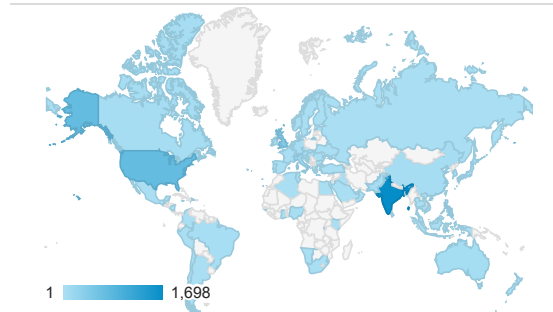

Pageviews by Page

Page	Page Views
/cgi-bin/display.cgi?text=elcc	2,073
/resources/bio.shtml	355
/cgi-bin/display.cgi?text=odec	347
/index.shtml	247
/texts/poems.shtml	246
/cgi-bin/display.cgi?text=odfc	194

Pageviews

5,694
 % of Total: 100.00% (5,694)

Pageviews

Sessions

Visits and Pages / Visit by Browser

Browser	Sessions	Pages/Session
Chrome	2,385	1.68
Safari	588	1.36
Firefox	138	1.39
UC Browser	108	1.17
Internet Explorer	84	1.27
Samsung Internet	68	1.66
Edge	64	1.52
Opera	51	1.20