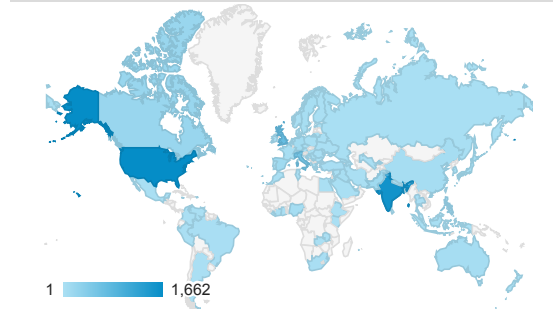

Pageviews by Page

Page	Page Views
/cgi-bin/display.cgi?text=elcc	3,471
/index.shtml	659
/cgi-bin/display.cgi?text=bapo	339
/texts/poems.shtml	335
/cgi-bin/display.cgi?text=odfc	330
/resources/bio.shtml	323
/cgi-bin/display.cgi?text=odec	295

Pageviews

8,336
% of Total: 100.00% (8,336)

Pageviews

Sessions

Visits and Pages / Visit by Browser

Browser	Sessions	Pages/Session
Chrome	3,429	1.45
Safari	1,408	1.37
Internet Explorer	281	1.19
Firefox	173	1.64
Edge	167	2.18
Samsung Internet	111	1.33
UC Browser	82	1.09
Android Webview	57	1.40

Visits and Pageviews by Mobile

Mobile (Including Tablet)	Sessions	Page Views
Yes	3,050	3,893
No	2,757	4,443

Visits by Traffic Type

organic direct referral

t=odec	250
/cgi-bin/display.cgi?tex t=pppo	289
/texts/letters.shtml	108
/about/index.shtml	99