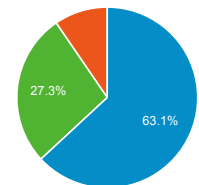

Visits by Traffic Type

organic direct referral