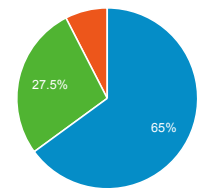

Visits by Traffic Type

■ organic ■ direct ■ referral