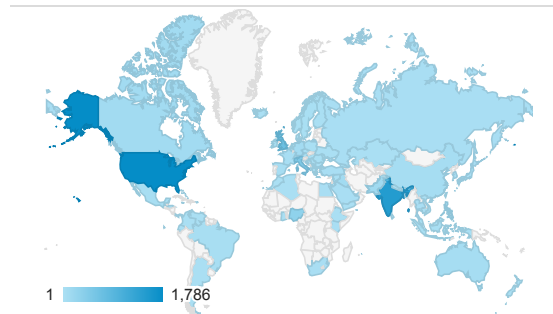

Sessions

Visits and Pages / Visit by Browser

Browser	Sessions	Pages/Session
Chrome	3,613	1.47
Safari	1,151	1.33
Internet Explorer	325	1.03
Firefox	212	1.92
Edge	170	1.46
Samsung Internet	105	1.23
Opera Mini	75	1.31
UC Browser	66	1.24

Visits and Pageviews by Mobile

Mobile (Including Tablet)	Sessions	Page Views
Yes	3,157	4,095
No	2,716	4,232

Visits by Traffic Type

■ organic ■ direct ■ referral