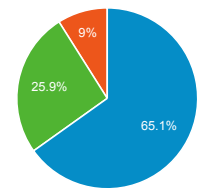

Visits by Traffic Type

organic direct referral