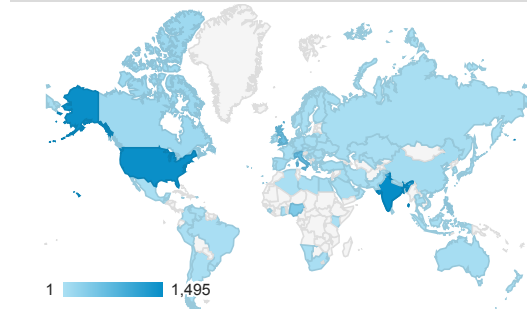

Pageviews by Page

| Page | Page Views |
|--------------------------------|------------|
| /cgi-bin/display.cgi?text=elcc | 3,247 |
| /cgi-bin/display.cgi?text=bapo | 606 |
| /index.shtml | 599 |
| /resources/bio.shtml | 349 |
| /cgi-bin/display.cgi?text=odec | 340 |
| /texts/poems.shtml | 316 |

Pageviews

8,253
% of Total: 100.00% (8,253)

Pageviews

Sessions

Visits and Pages / Visit by Browser

| Browser | Sessions | Pages/Session |
|-------------------|----------|---------------|
| Chrome | 3,493 | 1.45 |
| Safari | 1,044 | 1.38 |
| Internet Explorer | 409 | 1.12 |
| Firefox | 241 | 1.94 |
| Edge | 132 | 1.76 |
| Opera | 107 | 1.47 |
| Samsung Internet | 91 | 1.22 |
| UC Browser | 87 | 1.09 |

Visits and Pageviews by Mobile

| Mobile (Including Tablet) | Sessions | Page Views |
|---------------------------|----------|------------|
| Yes | 3,063 | 4,028 |
| No | 2,729 | 4,225 |

Visits by Traffic Type