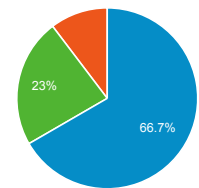

Visits by Traffic Type

organic direct referral