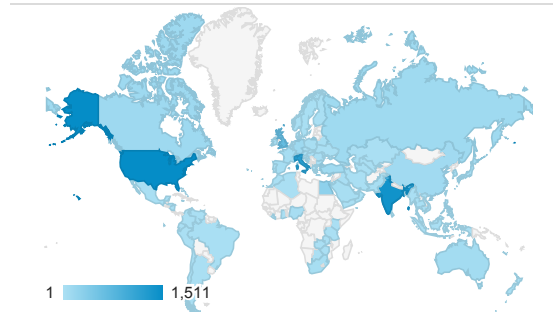

Pageviews by Page

Page	Page Views
/cgi-bin/display.cgi?text=elcc	3,937
/index.shtml	521
/resources/bio.shtml	351
/cgi-bin/display.cgi?text=odec	336

Pageviews

Pageviews

Sessions

Visits and Pages / Visit by Browser

Browser	Sessions	Pages/Session
Chrome	3,681	1.56
Safari	1,257	1.46
Internet Explorer	578	1.21
Firefox	237	1.92
Edge	130	1.44
UC Browser	95	1.12
Samsung Internet	92	1.75
'Mozilla	42	1.00

Visits and Pageviews by Mobile

Mobile (Including Tablet)	Sessions	Page Views
No	3,245	5,455
Yes	3,019	4,015

Visits by Traffic Type

organic direct referral

t=odoc	
/texts/poems.shtml	262
/cgi-bin/display.cgi?text=odfc	251
/cgi-bin/display.cgi?collection=letters&author=Gray,+Thomas,+1716-1771&addressee=all&mentions=all&mentions2=all&mentions3=all&mentions4=all&dateletfrom=1734&dateletto=1771&placet=all&holding=all	234
/cgi-bin/display.cgi?text=bapo	227
/cgi-bin/display.cgi?text=pppo	207
/texts/letters.shtml	113