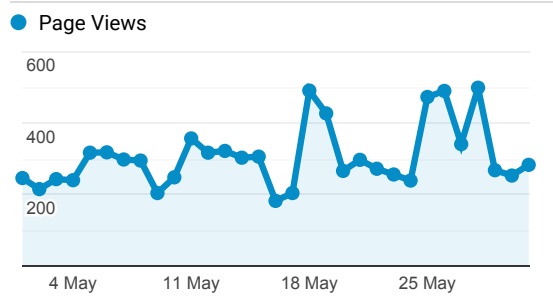

Thomas Gray Archive - Dashboard

1 May 2020 - 31 May 2020

All Users
100.00% Sessions

Sessions

Visitors

Avg. Visit Duration

Pageviews by Page

Page	Page Views
/cgi-bin/display.cgi?text=elcc	3,937
/index.shtml	521
/resources/bio.shtml	351
/cgi-bin/display.cgi?text=odec	336
/texts/poems.shtml	262
/cgi-bin/display.cgi?text=odfc	251
/cgi-bin/display.cgi?collection=letters&author=Gray,+Thomas,+1716-1771&addressee=all&mentions=all&mentions2=all&mentions3=all&mentions4=all&dateletfrom=1734&dateletto=1771&placet=all&holding=all	234
/cgi-bin/display.cgi?text=bapo	227
/cgi-bin/display.cgi?text=pppo	207
/texts/letters.shtml	113

Pageviews by Page

Page	Page Views
/cgi-bin/display.cgi?text=elcc	3,937
/index.shtml	521
/resources/bio.shtml	351
/cgi-bin/display.cgi?text=odec	336

Pageviews

Pageviews