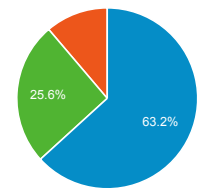

Visits by Traffic Type

organic direct referral