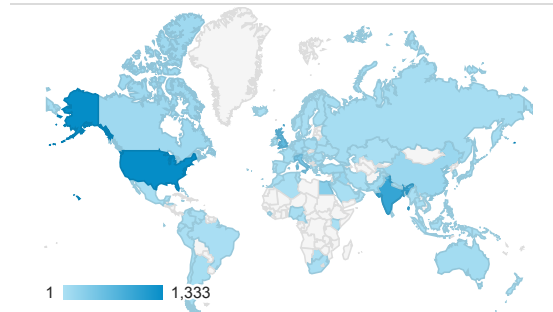

Sessions

Visits and Pages / Visit by Browser

Browser	Sessions	Pages/Session
Chrome	2,786	1.95
Safari	860	1.41
Internet Explorer	588	1.10
Firefox	134	1.57
Edge	108	1.50
Samsung Internet	85	1.40
UC Browser	76	1.21
Opera	58	1.40

Visits and Pageviews by Mobile

Mobile (Including Tablet)	Sessions	Page Views
No	2,532	5,083
Yes	2,250	2,990

Visits by Traffic Type

organic direct referral