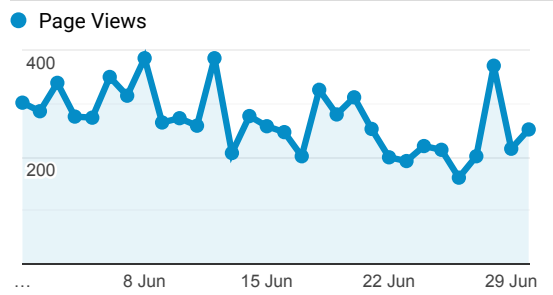

Thomas Gray Archive - Dashboard

1 Jun 2020 - 30 Jun 2020

All Users
100.00% Sessions

Sessions

Visitors

Avg. Visit Duration

Pageviews by Page

Page	Page Views
/cgi-bin/display.cgi?text=elcc	2,488
/index.shtml	517
/cgi-bin/display.cgi?collection=letters&author=Gray,+Thomas,+1716-1771&addressee=all&mentions=all&mentions2=all&mentions3=all&mentions4=all&dateletfrom=1734&dateletto=1771&placet=all&holding=all	351
/cgi-bin/display.cgi?text=odec	315
/resources/bio.shtml	291
/texts/poems.shtml	241
/cgi-bin/display.cgi?text=odfc	216
/texts/letters.shtml	190
/cgi-bin/display.cgi?text=pppo	180
/cgi-bin/display.cgi?text=bapo	177

Pageviews by Page

Page	Page Views
/cgi-bin/display.cgi?text=elcc	2,488
/index.shtml	517
/cgi-bin/display.cgi?collection=letters&author=Gray,+Thomas,+1716-1771&addressee=all&mentio	

Pageviews

Pageviews