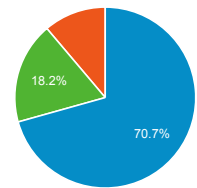

Visits by Traffic Type

■ organic ■ direct ■ referral

Pageviews by Page

Page	Page Views
/cgi-bin/display.cgi?text=elcc	2,262
/index.shtml	512
/cgi-bin/display.cgi?text=odec	209
/cgi-bin/display.cgi?colle