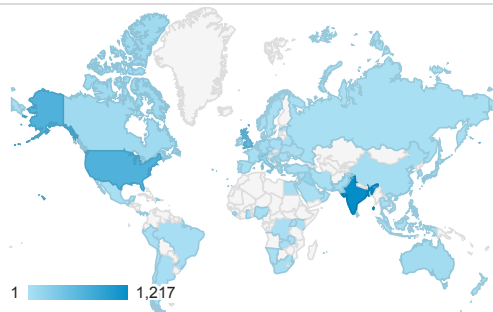

Sessions

Visits and Pageviews by Mobile

Mobile (Including Tablet)	Sessions	Page Views
Yes	2,226	2,900
No	1,417	3,399

Visits by Traffic Type

■ organic ■ direct ■ referral

Pageviews by Page

Page	Page Views
/cgi-bin/display.cgi?text=elcc	2,262
/index.shtml	512
/cgi-bin/display.cgi?text=odec	209
/cgi-bin/display.cgi?colle