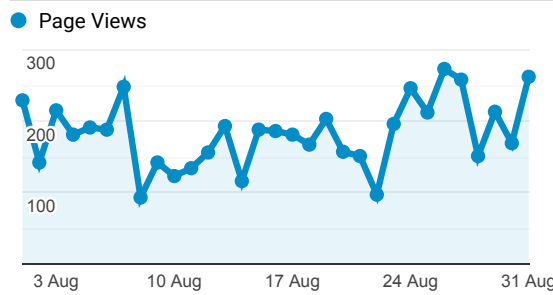

Thomas Gray Archive - Dashboard

1 Aug 2020 - 31 Aug 2020

All Users
100.00% Sessions

Sessions

3,707
% of Total: 100.00% (3,707)

Visitors

2,960
% of Total: 100.00% (2,960)

Avg. Visit Duration

00:01:47
Avg for View: 00:01:47 (0.00%)

Pageviews by Page

Page	Page Views
/cgi-bin/display.cgi?text=elcc	1,960
/cgi-bin/display.cgi?text=bapo	454
/cgi-bin/display.cgi?text=pppo	359
/index.shtml	345
/cgi-bin/display.cgi?text=odec	287
/texts/poems.shtml	199
/cgi-bin/display.cgi?text=odfc	150
/cgi-bin/display.cgi?text=sorw	142
/resources/bio.shtml	115
/about/index.shtml	91

Pageviews by Page

Page	Page Views
/cgi-bin/display.cgi?text=elcc	1,960
/cgi-bin/display.cgi?text=bapo	454
/cgi-bin/display.cgi?text=pppo	359
/index.shtml	345
/cgi-bin/display.cgi?text=odec	287
/texts/poems.shtml	199

Pageviews

5,661
% of Total: 100.00% (5,661)

Pageviews

Sessions

Visits and Pages / Visit by Browser

Browser	Sessions	Pages/Session
Chrome	2,483	1.52
Safari	659	1.36
Firefox	185	2.24
Edge	78	1.71
Samsung Internet	77	1.56
Mozilla Compatible Agent	63	1.00
Android WebView	46	1.28
UC Browser	33	1.06