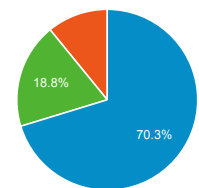

Pageviews by Page

Page	Page Views
/cgi-bin/display.cgi?text=elcc	1,960
/cgi-bin/display.cgi?text=bapo	454
/cgi-bin/display.cgi?text=pppo	359
/index.shtml	345
/cgi-bin/display.cgi?text=odec	287
/texts/poems.shtml	199

Pageviews

5,661
% of Total: 100.00% (5,661)

Pageviews

Sessions

Visits and Pages / Visit by Browser

Browser	Sessions	Pages/Session
Chrome	2,483	1.52
Safari	659	1.36
Firefox	185	2.24
Edge	78	1.71
Samsung Internet	77	1.56
Mozilla Compatible Agent	63	1.00
Android WebView	46	1.28
UC Browser	33	1.06

Visits and Pageviews by Mobile

Mobile (Including Tablet)	Sessions	Page Views
Yes	2,227	3,093
No	1,480	2,568

Visits by Traffic Type

■ organic ■ direct ■ referral

/cgi-bin/display.cgi?text=odfc	150
/cgi-bin/display.cgi?text=sorw	142
/resources/bio.shtml	115
/about/index.shtml	91