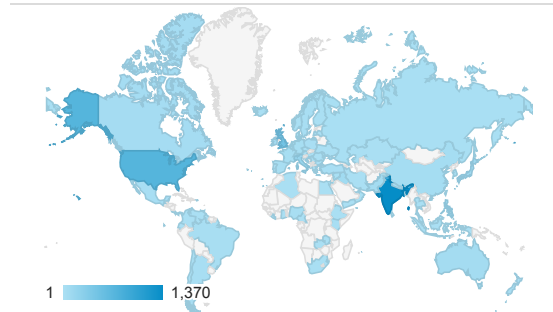

Pageviews by Page

Page	Page Views
/cgi-bin/display.cgi?text=elcc	1,960
/cgi-bin/display.cgi?text=bapo	454
/cgi-bin/display.cgi?text=pppo	359
/index.shtml	345
/cgi-bin/display.cgi?text=odec	287
/texts/poems.shtml	199

Pageviews

5,661
% of Total: 100.00% (5,661)

Pageviews

Sessions

Visits and Pages / Visit by Browser

Browser	Sessions	Pages/Session
Chrome	2,483	1.52
Safari	659	1.36
Firefox	185	2.24
Edge	78	1.71
Samsung Internet	77	1.56
Mozilla Compatible Agent	63	1.00
Android WebView	46	1.28
UC Browser	33	1.06

Visits and Pageviews by Mobile

Mobile (Including Tablet)	Sessions	Page Views
Yes	2,227	3,093
No	1,480	2,568

Visits by Traffic Type

■ organic ■ direct ■ referral

/cgi-bin/display.cgi?text=odfc	150
/cgi-bin/display.cgi?text=sorw	142
/resources/bio.shtml	115
/about/index.shtml	91