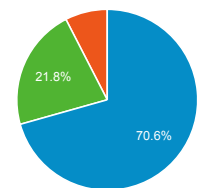

Pageviews by Page

Page	Page Views
/cgi-bin/display.cgi?text=elcc	2,851
/index.shtml	608
/cgi-bin/display.cgi?text=pppo	430
/cgi-bin/display.cgi?text=bapo	371
/cgi-bin/display.cgi?text=odec	333
/resources/bio.shtml	257
/cgi-bin/display.cgi?text=odfc	221
/texts/poems.shtml	219
/cgi-bin/display.cgi?text=otad	114
/cgi-bin/display.cgi?text=dooo	109

Pageviews

7,515
% of Total: 100.00% (7,515)

Pageviews

Sessions

Visits and Pages / Visit by Browser

Browser	Sessions	Pages/Session
Chrome	3,242	1.41
Safari	1,002	1.34
Firefox	308	3.04
Edge	107	1.80
Samsung Internet	103	1.84
Opera	50	1.66
Android Webview	40	1.08
Mozilla Compatible Agent	35	1.00

Visits and Pageviews by Mobile

Mobile (Including Tablet)	Sessions	Page Views
Yes	2,747	3,520
No	2,254	3,995

Visits by Traffic Type

organic direct referral

/resources/bio.shtml	257
/cgi-bin/display.cgi?text=odfc	221
/texts/poems.shtml	219
/cgi-bin/display.cgi?text=otad	114
/cgi-bin/display.cgi?text=dooo	109