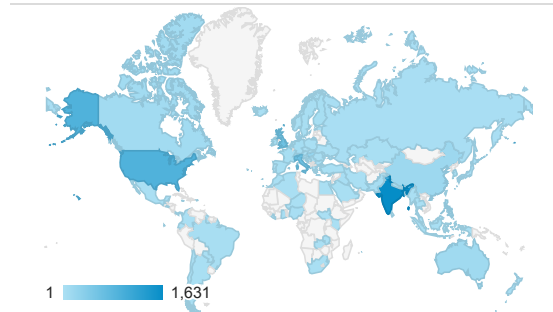

Pageviews by Page

Page	Page Views
/cgi-bin/display.cgi?text=elcc	2,851
/index.shtml	608
/cgi-bin/display.cgi?text=pppo	430
/cgi-bin/display.cgi?text=bapo	371
/cgi-bin/display.cgi?text=odec	333
/resources/bio.shtml	257
/cgi-bin/display.cgi?text=odfc	221
/texts/poems.shtml	219
/cgi-bin/display.cgi?text=otad	114
/cgi-bin/display.cgi?text=dooo	109

Pageviews

7,515
% of Total: 100.00% (7,515)

Pageviews

Sessions

Visits and Pages / Visit by Browser

Browser	Sessions	Pages/Session
Chrome	3,242	1.41
Safari	1,002	1.34
Firefox	308	3.04
Edge	107	1.80
Samsung Internet	103	1.84
Opera	50	1.66
Android Webview	40	1.08
Mozilla Compatible Agent	35	1.00

Visits and Pageviews by Mobile

Mobile (Including Tablet)	Sessions	Page Views
Yes	2,747	3,520
No	2,254	3,995

Visits by Traffic Type

organic direct referral

/resources/bio.shtml	257
/cgi-bin/display.cgi?text=odfc	221
/texts/poems.shtml	219
/cgi-bin/display.cgi?text=otad	114
/cgi-bin/display.cgi?text=dooo	109