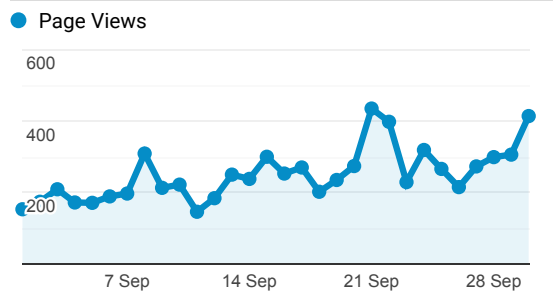

00:01:25
Avg for View: 00:01:25 (0.00%)

Pageviews by Page

Page	Page Views
/cgi-bin/display.cgi?text=elcc	2,851
/index.shtml	608
/cgi-bin/display.cgi?text=pppo	430
/cgi-bin/display.cgi?text=bapo	371
/cgi-bin/display.cgi?text=odec	333
/resources/bio.shtml	257
/cgi-bin/display.cgi?text=odfc	221
/texts/poems.shtml	219
/cgi-bin/display.cgi?text=otad	114
/cgi-bin/display.cgi?text=dooo	109

Pageviews by Page

Page	Page Views
/cgi-bin/display.cgi?text=elcc	2,851
/index.shtml	608
/cgi-bin/display.cgi?text=pppo	430
/cgi-bin/display.cgi?text=bapo	371
/cgi-bin/display.cgi?text=odec	333
/resources/bio.shtml	257
/cgi-bin/display.cgi?text=odfc	221
/texts/poems.shtml	219
/cgi-bin/display.cgi?text=otad	114
/cgi-bin/display.cgi?text=dooo	109

Pageviews

7,515
% of Total: 100.00% (7,515)

Pageviews

Sessions

Visits and Pages / Visit by Browser

Browser	Sessions	Pages/Session
Chrome	3,242	1.41
Safari	1,002	1.34
Firefox	308	3.04
Edge	107	1.80
Samsung Internet	103	1.84
Opera	50	1.66
Android Webview	40	1.08
Mozilla Compatible Agent	35	1.00