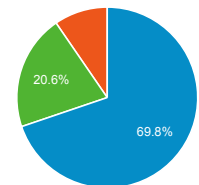

Pageviews

9,974
% of Total: 100.00% (9,974)

Pageviews

Sessions

Visits and Pages / Visit by Browser

Browser	Sessions	Pages/Session
Chrome	4,240	1.46
Safari	1,489	1.35
Firefox	341	2.30
Edge	204	1.96
Samsung Internet	96	1.43
UC Browser	70	1.01
Mozilla Compatible Agent	64	1.00
Opera	57	1.51

Visits and Pageviews by Mobile

Mobile (Including Tablet)	Sessions	Page Views
No	3,702	6,053
Yes	3,052	3,921

Visits by Traffic Type

■ organic ■ direct ■ referral

/cgi-bin/display.cgi?tex t=pppo	302
/cgi-bin/display.cgi?tex t=odfc	285
/cgi-bin/display.cgi?tex t=sorw	117
/cgi-bin/display.cgi?tex t=dooo	96