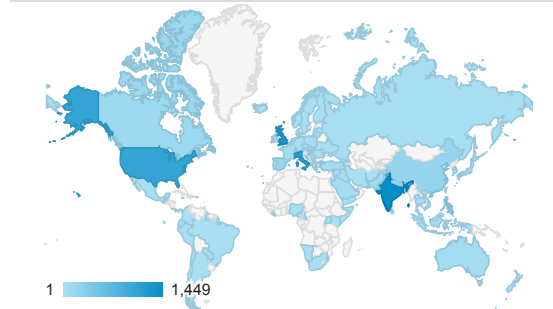

Pageviews by Page

Page	Page Views
/cgi-bin/display.cgi?text=elcc	3,993
/index.shtml	855
/cgi-bin/display.cgi?text=bapo	840
/resources/bio.shtml	427
/texts/poems.shtml	407
/cgi-bin/display.cgi?text=odec	331

Pageviews

9,974
% of Total: 100.00% (9,974)

Pageviews

Sessions

Visits and Pages / Visit by Browser

Browser	Sessions	Pages/Session
Chrome	4,240	1.46
Safari	1,489	1.35
Firefox	341	2.30
Edge	204	1.96
Samsung Internet	96	1.43
UC Browser	70	1.01
Mozilla Compatible Agent	64	1.00
Opera	57	1.51

Visits and Pageviews by Mobile

Mobile (Including Tablet)	Sessions	Page Views
No	3,702	6,053
Yes	3,052	3,921

Visits by Traffic Type

■ organic ■ direct ■ referral

/cgi-bin/display.cgi?tex t=pppo	302
/cgi-bin/display.cgi?tex t=odfc	285
/cgi-bin/display.cgi?tex t=sorw	117
/cgi-bin/display.cgi?tex t=dooo	96