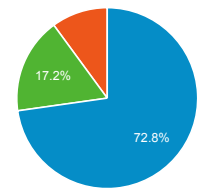

Visits by Traffic Type

organic direct referral