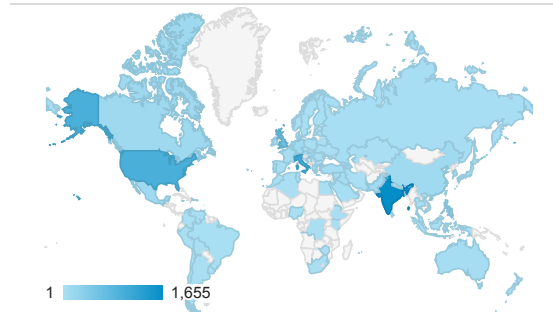

Sessions

Visits and Pages / Visit by Browser

Browser	Sessions	Pages/Session
Chrome	4,092	1.61
Safari	1,064	1.31
Firefox	300	2.31
Edge	158	1.53
Samsung Internet	101	1.55
Opera	60	1.60
UC Browser	40	1.02
'Mozilla	36	1.00

Visits and Pageviews by Mobile

Mobile (Including Tablet)	Sessions	Page Views
Yes	3,052	3,904
No	2,939	5,547

Visits by Traffic Type

organic direct referral