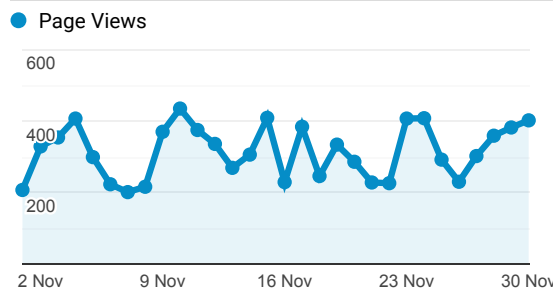

Thomas Gray Archive - Dashboard

1 Nov 2020 - 30 Nov 2020

All Users
100.00% Sessions

Sessions

5,991
% of Total: 100.00% (5,991)

Visitors

4,663
% of Total: 100.00% (4,663)

Avg. Visit Duration

00:01:27
Avg for View: 00:01:27 (0.00%)

Pageviews by Page

Page	Page Views
/cgi-bin/display.cgi?text=elcc	3,901
/index.shtml	615
/cgi-bin/display.cgi?text=odec	461
/resources/bio.shtml	317
/cgi-bin/display.cgi?text=odfc	265
/texts/poems.shtml	213
/cgi-bin/display.cgi?text=bapo	210
/cgi-bin/display.cgi?text=sorw	179
/texts/letters.shtml	135
/about/index.shtml	113

Pageviews by Page

Page	Page Views
/cgi-bin/display.cgi?text=elcc	3,901
/index.shtml	615
/cgi-bin/display.cgi?text=odec	461
/resources/bio.shtml	317
/cgi-bin/display.cgi?text=odfc	265
/texts/poems.shtml	213
/cgi-bin/display.cgi?text=...	210

Pageviews

9,451
% of Total: 100.00% (9,451)

Pageviews