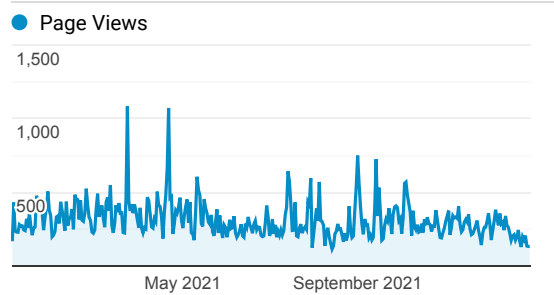

Thomas Gray Archive - Dashboard

1 Jan 2021 - 31 Dec 2021

All Users
100.00% Sessions

Sessions

69,046
% of Total: 100.00% (69,046)

Visitors

53,053
% of Total: 100.00% (53,053)

Avg. Visit Duration

00:01:32
Avg for View: 00:01:32 (0.00%)

Pageviews by Page

Page	Page Views
/cgi-bin/display.cgi?text=elcc	39,843
/index.shtml	10,646
/resources/bio.shtml	4,055
/cgi-bin/display.cgi?text=odec	4,037
/cgi-bin/display.cgi?text=bapo	3,682
/cgi-bin/display.cgi?text=pppo	2,641
/texts/poems.shtml	2,510
/cgi-bin/display.cgi?text=odfc	1,813
/texts/letters.shtml	1,622
/cgi-bin/display.cgi?text=otad	1,592

Pageviews by Page

Page	Page Views
/cgi-bin/display.cgi?text=elcc	39,843
/index.shtml	10,646
/resources/bio.shtml	4,055
/cgi-bin/display.cgi?text=odec	4,037
/cgi-bin/display.cgi?text=bapo	3,682
/cgi-bin/display.cgi?text=pppo	2,641

Pageviews

113,803
% of Total: 100.00% (113,803)

Pageviews