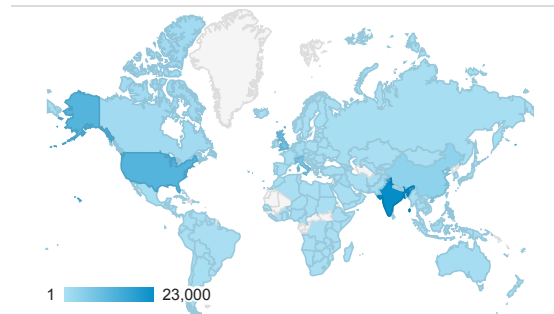

Pageviews by Page

Page	Page Views
/cgi-bin/display.cgi?text=elcc	39,843
/index.shtml	10,646
/resources/bio.shtml	4,055
/cgi-bin/display.cgi?text=odec	4,037
/cgi-bin/display.cgi?text=bapo	3,682
/cgi-bin/display.cgi?text=pppo	2,641

Pageviews

113,803
% of Total: 100.00% (113,803)

Pageviews

Sessions

Visits and Pages / Visit by Browser

Browser	Sessions	Pages/Session
Chrome	45,465	1.68
Safari	12,446	1.32
Firefox	2,332	3.87
Mozilla Compatible Agent	2,187	1.02
Edge	1,735	1.76
Samsung Internet	1,114	1.47
Android Browser	672	1.01
Opera	576	1.35

Visits and Pageviews by Mobile

Mobile (Including Tablet)	Sessions	Page Views
Yes	38,258	51,085
No	30,788	62,718

Visits by Traffic Type

organic direct referral
zalo twitter

/texts/poems.shtml	2,510
/cgi-bin/display.cgi?text=odfc	1,813
/texts/letters.shtml	1,622
/cgi-bin/display.cgi?text=otad	1,592