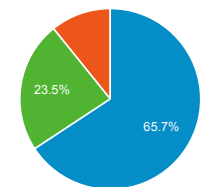

Pageviews by Page

Page	Page Views
/cgi-bin/display.cgi?text=elcc	39,843
/index.shtml	10,646
/resources/bio.shtml	4,055
/cgi-bin/display.cgi?text=odec	4,037
/cgi-bin/display.cgi?text=bapo	3,682
/cgi-bin/display.cgi?text=pppo	2,641

Pageviews

113,803
% of Total: 100.00% (113,803)

Pageviews

Sessions

Visits and Pages / Visit by Browser

Browser	Sessions	Pages/Session
Chrome	45,465	1.68
Safari	12,446	1.32
Firefox	2,332	3.87
Mozilla Compatible Agent	2,187	1.02
Edge	1,735	1.76
Samsung Internet	1,114	1.47
Android Browser	672	1.01
Opera	576	1.35

Visits and Pageviews by Mobile

Mobile (Including Tablet)	Sessions	Page Views
Yes	38,258	51,085
No	30,788	62,718

Visits by Traffic Type

organic direct referral
zalo twitter

/texts/poems.shtml	2,510
/cgi-bin/display.cgi?text=odfc	1,813
/texts/letters.shtml	1,622
/cgi-bin/display.cgi?text=otad	1,592