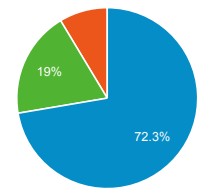

Visits and Pages / Visit by Browser

Browser	Sessions	Pages/Session
Chrome	4,076	1.86
Safari	1,009	1.21
Firefox	127	1.35
Edge	126	1.78
Samsung Internet	106	1.38
(not set)	59	1.00
UC Browser	54	1.04
Opera	43	1.26

Visits and Pageviews by Mobile

Mobile (Including Tablet)	Sessions	Page Views
Yes	3,185	4,239
No	2,543	5,488

Visits by Traffic Type

■ organic ■ direct ■ referral

t=odec	
/texts/letters.shtml	220
/cgi-bin/display.cgi?text=pppo	187
/cgi-bin/display.cgi?text=bapo	182
/cgi-bin/display.cgi?text=otad	172
/texts/poems.shtml	160
/cgi-bin/display.cgi?collection=letters&author=Gray,+Thomas,+1716-1771&addressee=all&mentions=all&mentions2=all&mentions3=all&mentions4=all&dateletfrom=1734&dateletto=1771&placet=all&holding=all	147