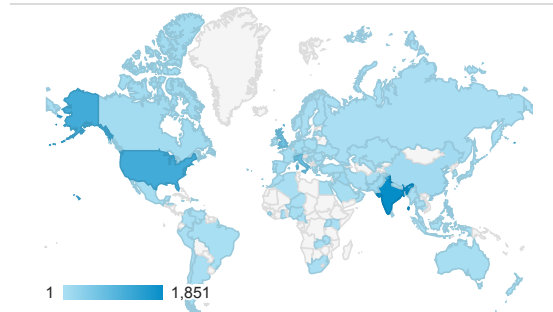

Pageviews by Page

Page	Page Views
/cgi-bin/display.cgi?text=elcc	3,644
/index.shtml	741
/resources/bio.shtml	432
/cgi-bin/display.cgi?text=odec	344

Pageviews

9,727
% of Total: 100.00% (9,727)

Pageviews

Sessions

Visits and Pages / Visit by Browser

Browser	Sessions	Pages/Session
Chrome	4,076	1.86
Safari	1,009	1.21
Firefox	127	1.35
Edge	126	1.78
Samsung Internet	106	1.38
(not set)	59	1.00
UC Browser	54	1.04
Opera	43	1.26