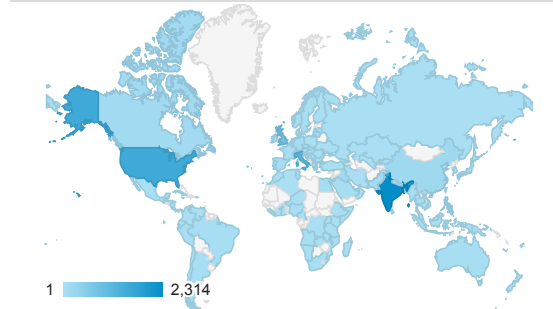

Pageviews by Page

Page	Page Views
/cgi-bin/display.cgi?text=elcc	4,537
/index.shtml	1,548
/cgi-bin/display.cgi?text=odec	567
/resources/bio.shtml	359
/cgi-bin/display.cgi?text=bapo	336
/cgi-bin/display.cgi?text=pppo	224

Pageviews

12,057
% of Total: 100.00% (12,057)

Pageviews

Sessions

Visits and Pages / Visit by Browser

Browser	Sessions	Pages/Session
Chrome	5,141	1.57
Safari	1,455	1.26
Firefox	214	3.84
Edge	196	1.78
Samsung Internet	184	1.51
(not set)	122	1.00
Android Web view	70	1.39
Mozilla Compatible Agent	65	1.00