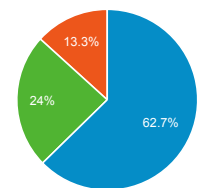

Visits by Traffic Type

■ organic ■ direct ■ referral